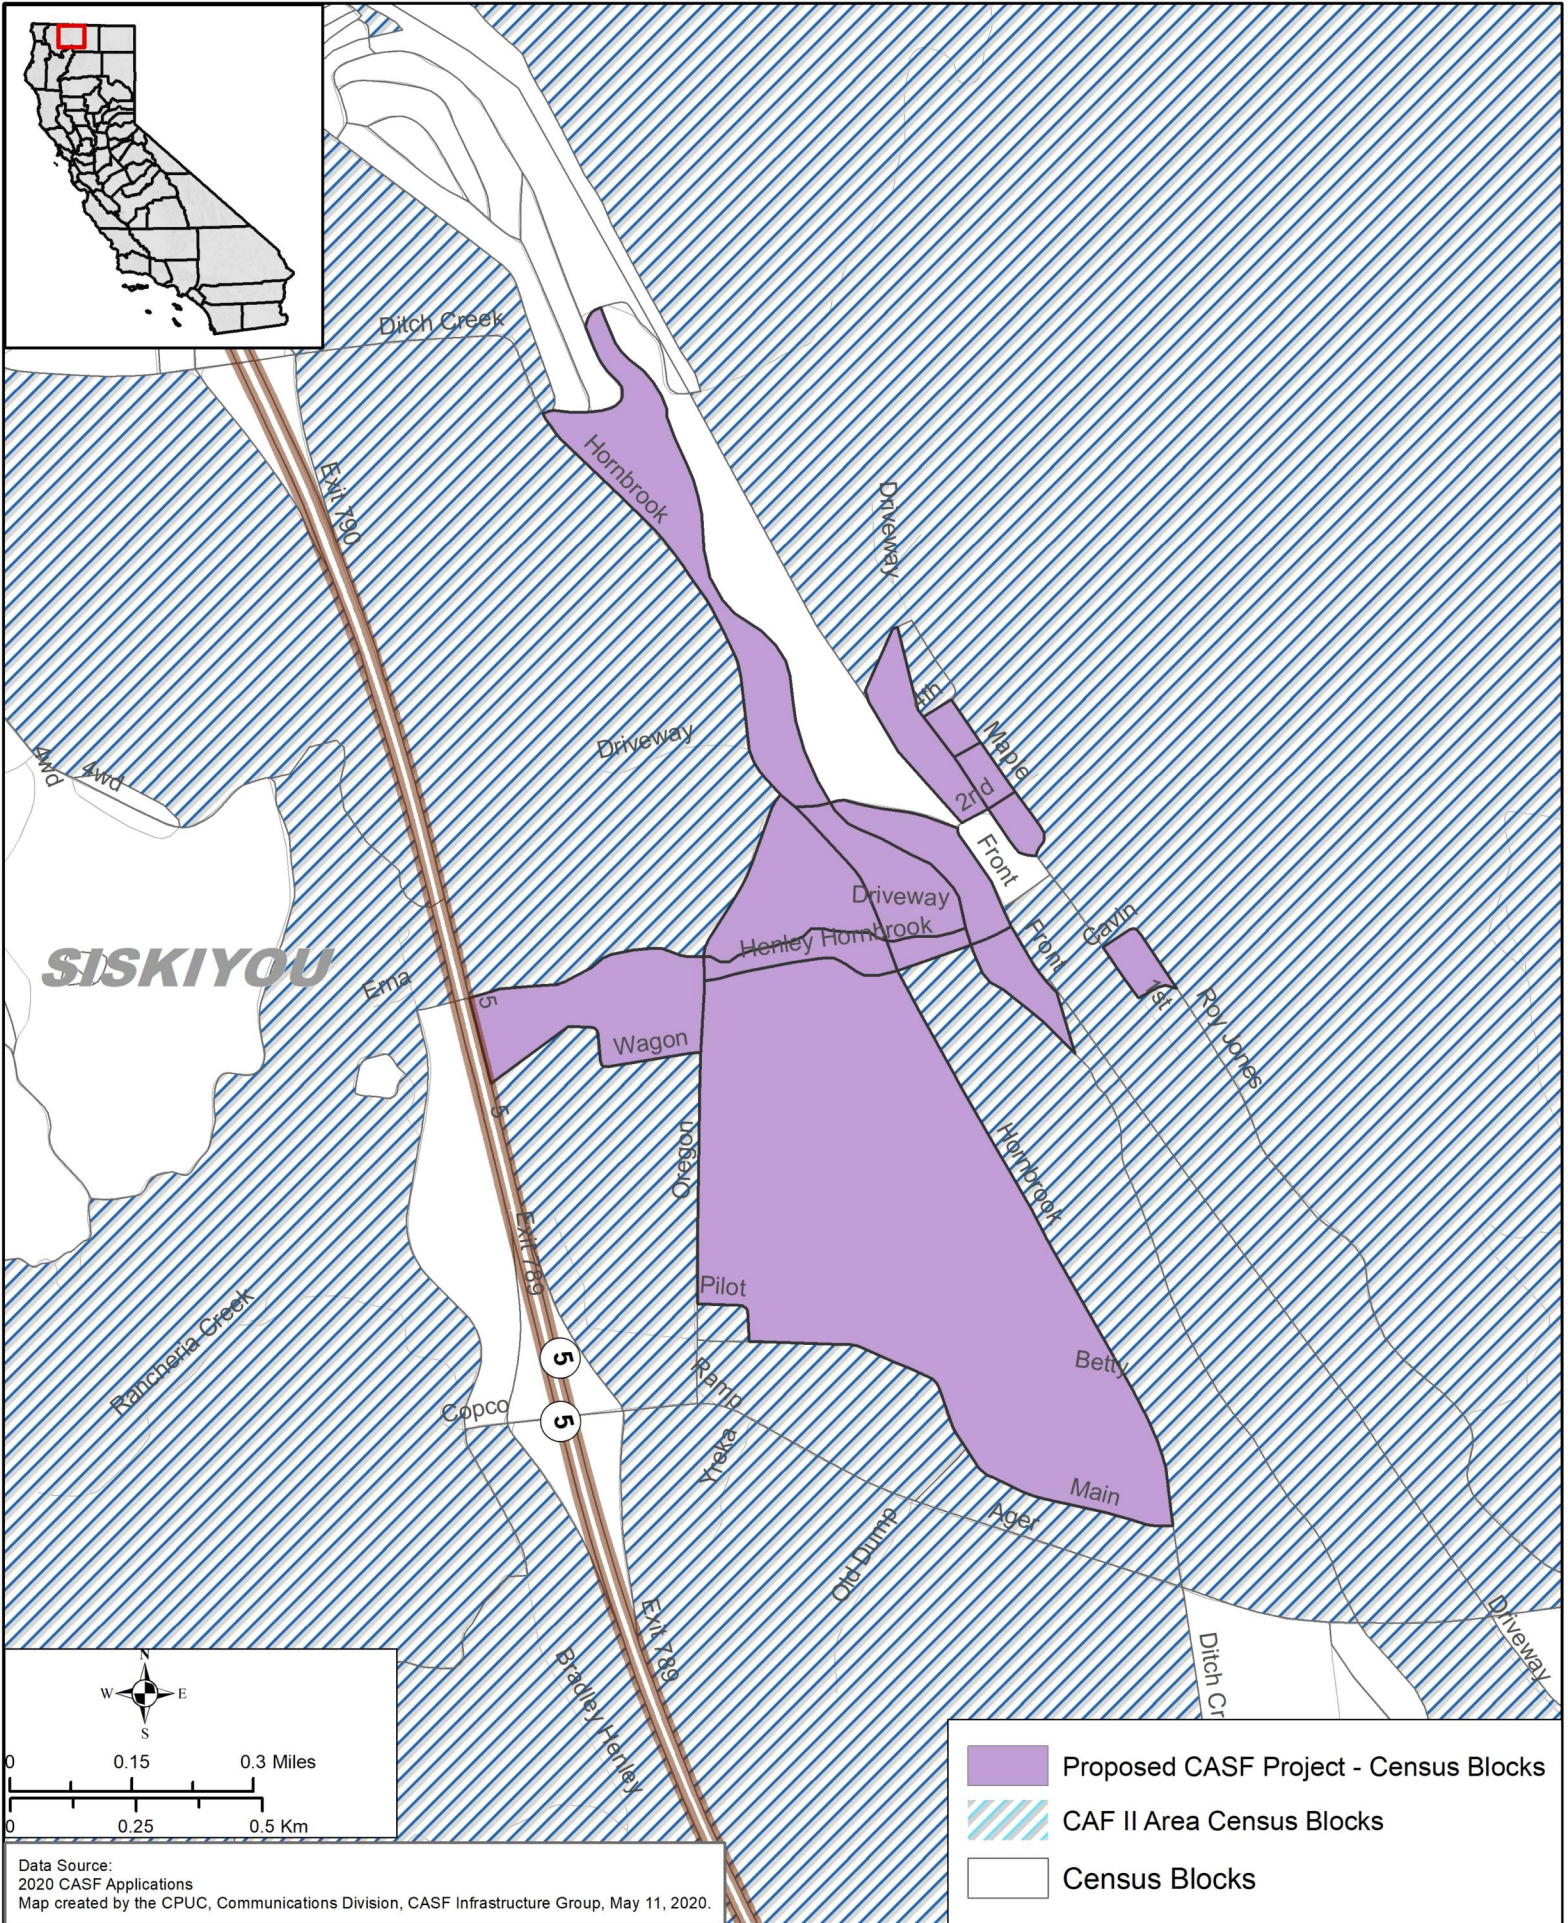

STATE OF CALIFORNIA

Digital Path - Proposed Infrastructure Grant Application

Siskiyou County - May 4, 2020

Data Source:
2020 CASF Applications
Map created by the CPUC, Communications Division, CASF Infrastructure Group, May 11, 2020.

 Proposed CASF Project - Census Blocks
 CAF II Area Census Blocks

STATE OF CALIFORNIA

Digital Path - Proposed Infrastructure Grant Application

Siskiyou County 1 - May 4, 2020

Data Source:
 2020 CASF Applications
 Map created by the CPUC, Communications Division, CASF Infrastructure Group, May 11, 2020.