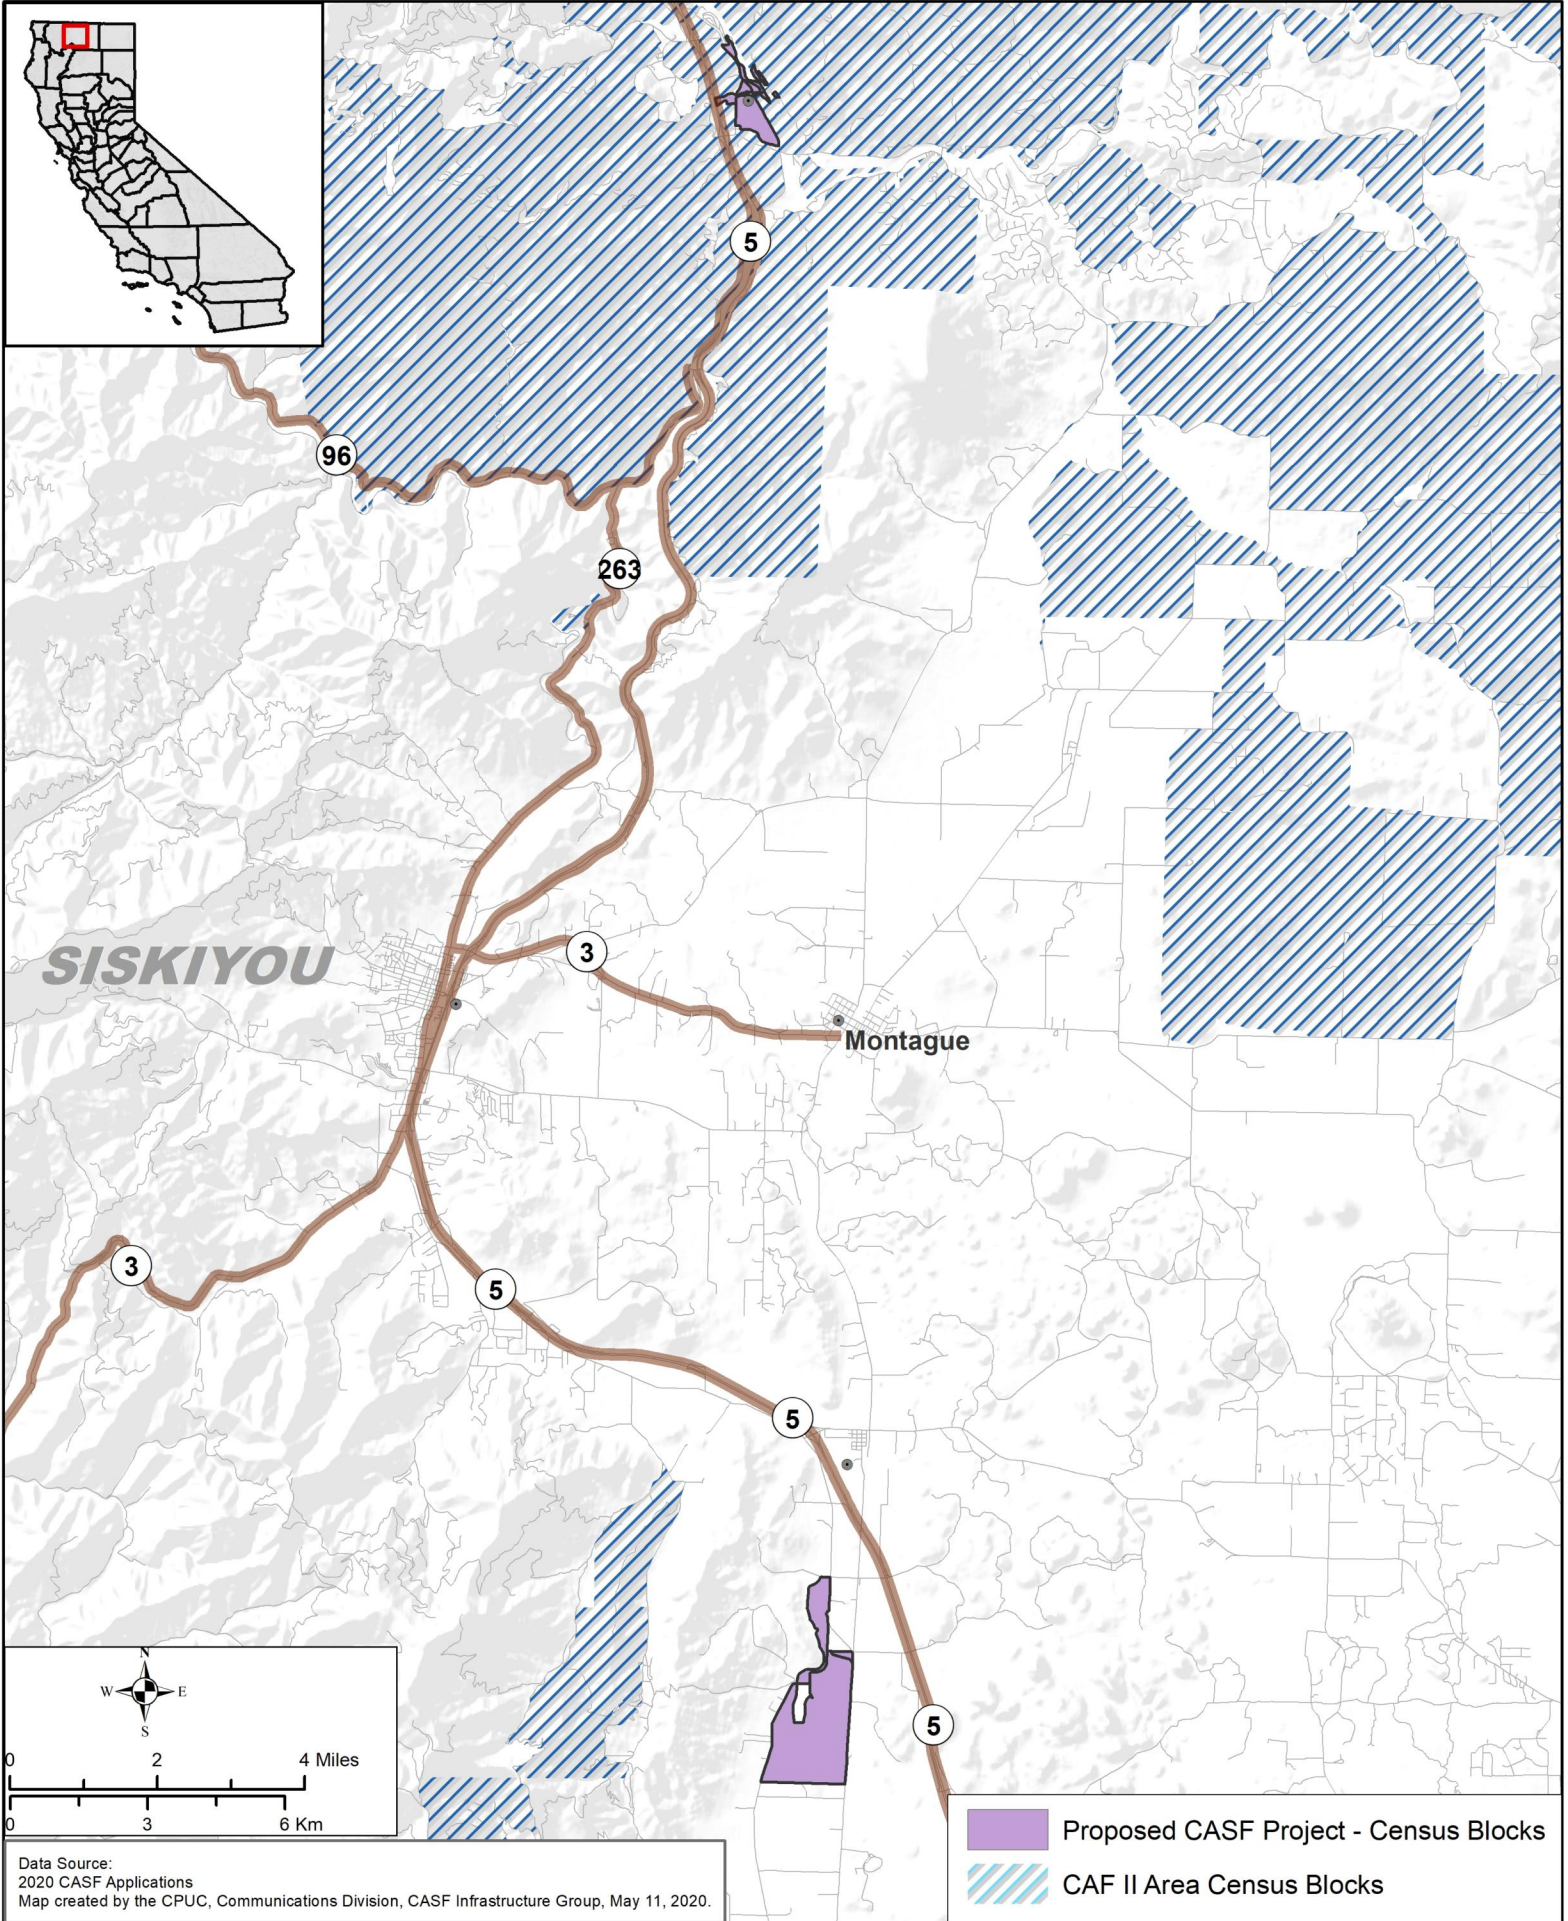

STATE OF CALIFORNIA

Digital Path - Proposed Infrastructure Grant Application

Siskiyou County - May 4, 2020

Data Source:
2020 CASF Applications
Map created by the CPUC, Communications Division, CASF Infrastructure Group, May 11, 2020.

 Proposed CASF Project - Census Blocks
 CAF II Area Census Blocks

STATE OF CALIFORNIA

Digital Path - Proposed Infrastructure Grant Application

Siskiyou County 1 - May 4, 2020

Data Source:
 2020 CASF Applications
 Map created by the CPUC, Communications Division, CASF Infrastructure Group, May 11, 2020.