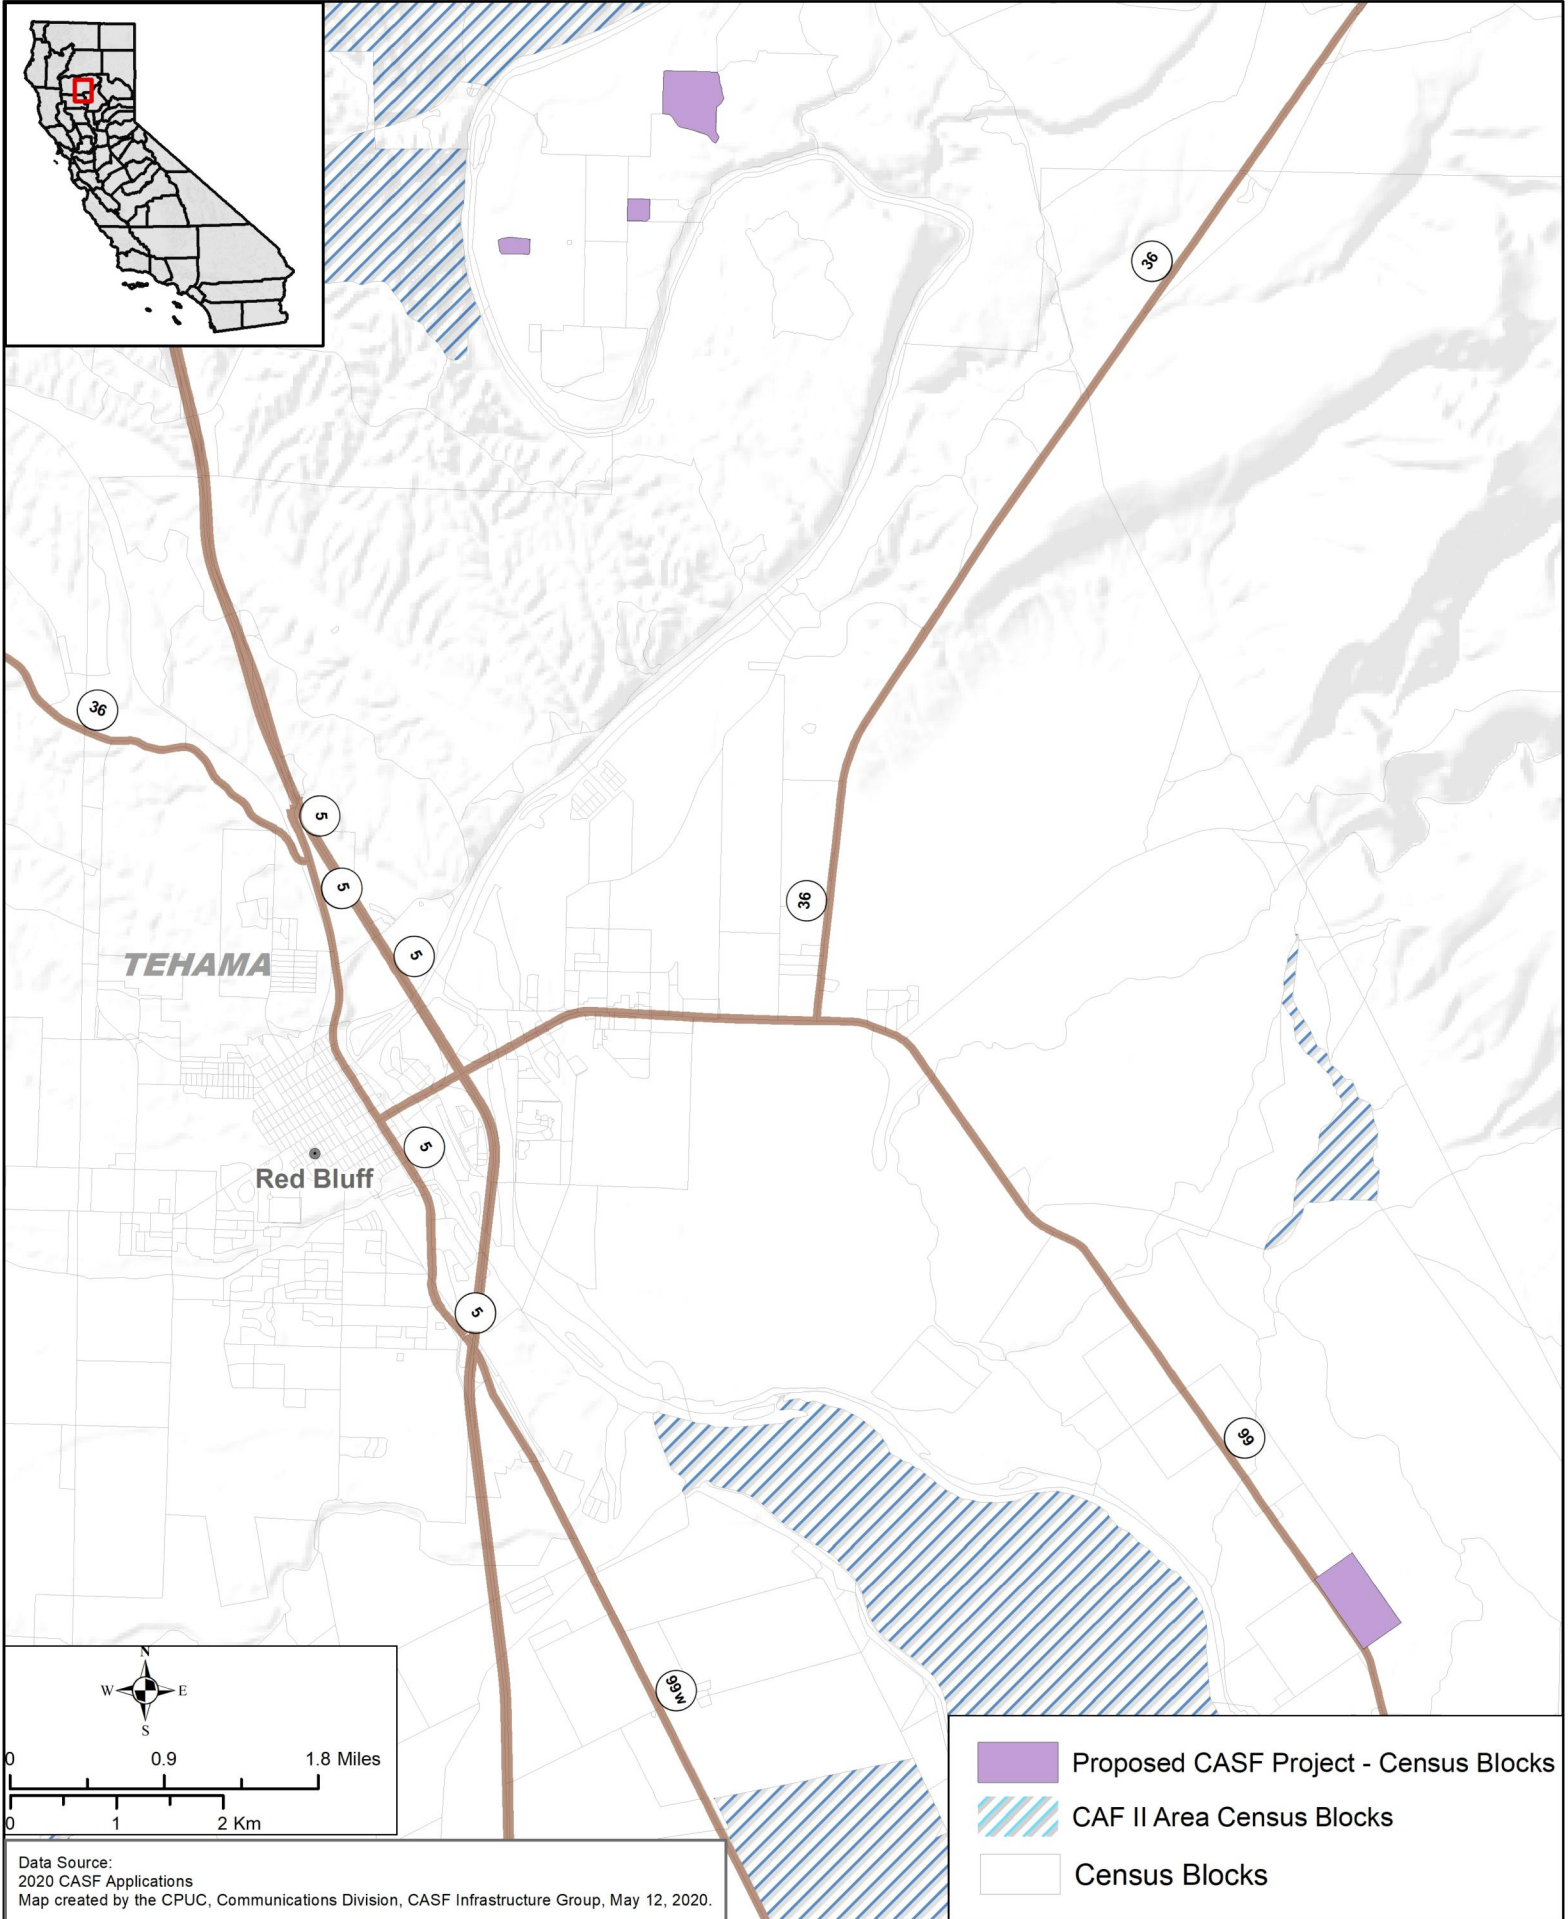

STATE OF CALIFORNIA

Digital Path - Proposed Infrastructure Grant Application

Tehama County - Map 1 - May 4, 2020

Data Source:
2020 CASF Applications
Map created by the CPUC, Communications Division, CASF Infrastructure Group, May 12, 2020.

STATE OF CALIFORNIA

Digital Path - Proposed Infrastructure Grant Application

Tehama County - Map 2 - May 4, 2020

Data Source:
2020 CASF Applications
Map created by the CPUC, Communications Division, CASF Infrastructure Group, May 12, 2020.