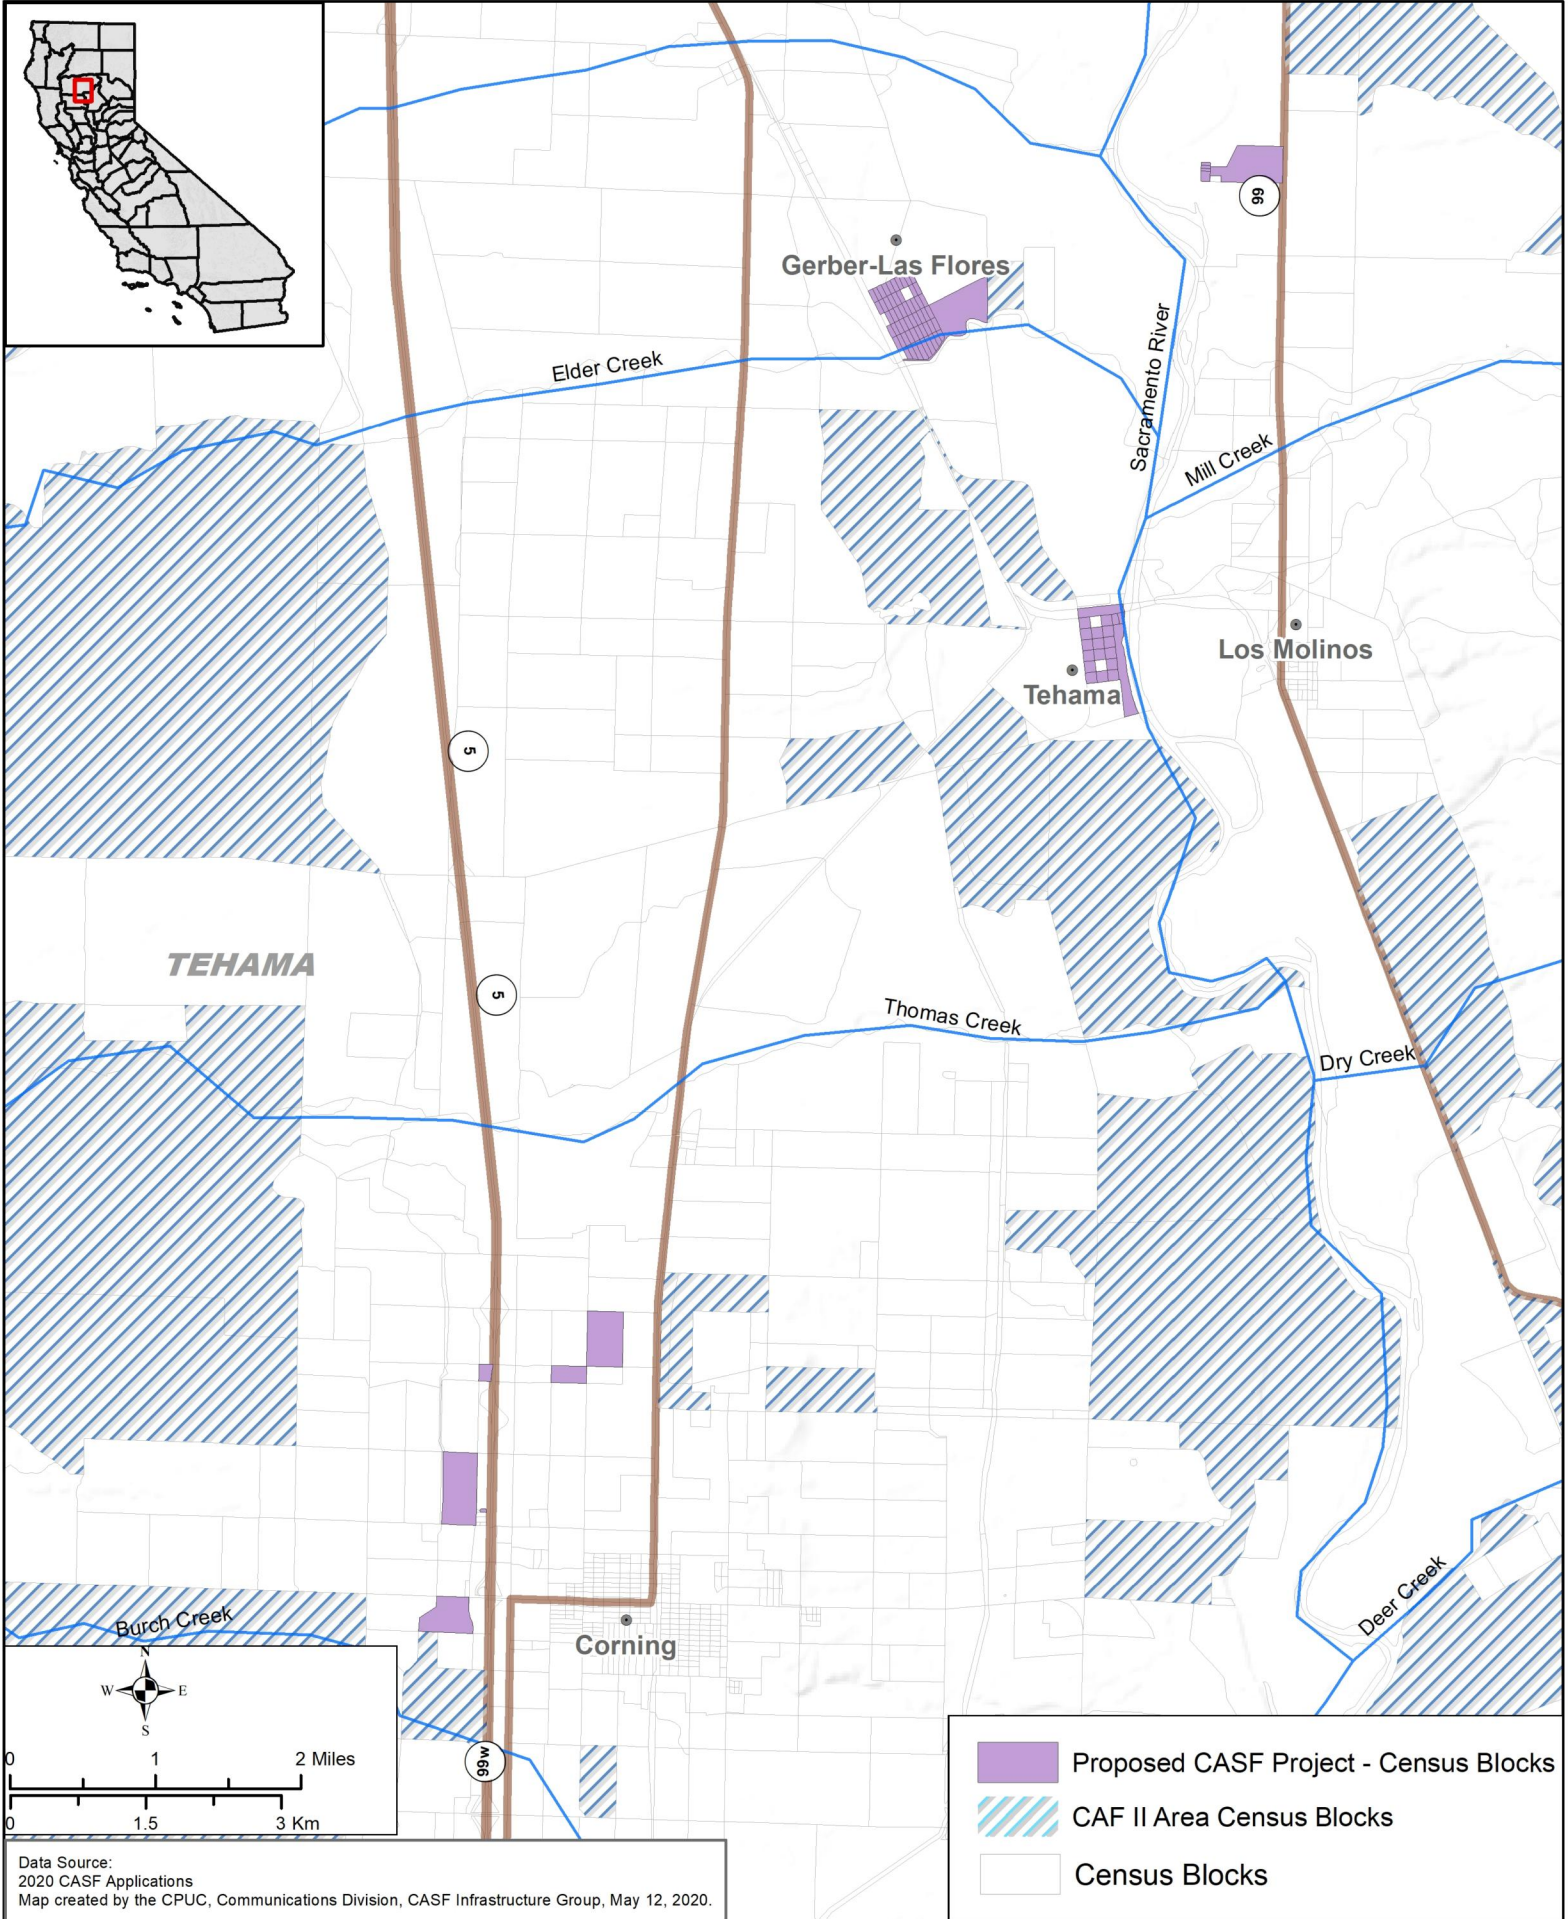

STATE OF CALIFORNIA

Digital Path - Proposed Infrastructure Grant Application

Tehama County - Map 1 - May 4, 2020

Data Source:
2020 CASF Applications
Map created by the CPUC, Communications Division, CASF Infrastructure Group, May 12, 2020.

STATE OF CALIFORNIA

Digital Path - Proposed Infrastructure Grant Application

Tehama County - Map 2 - May 4, 2020

Data Source:
2020 CASF Applications
Map created by the CPUC, Communications Division, CASF Infrastructure Group, May 12, 2020.