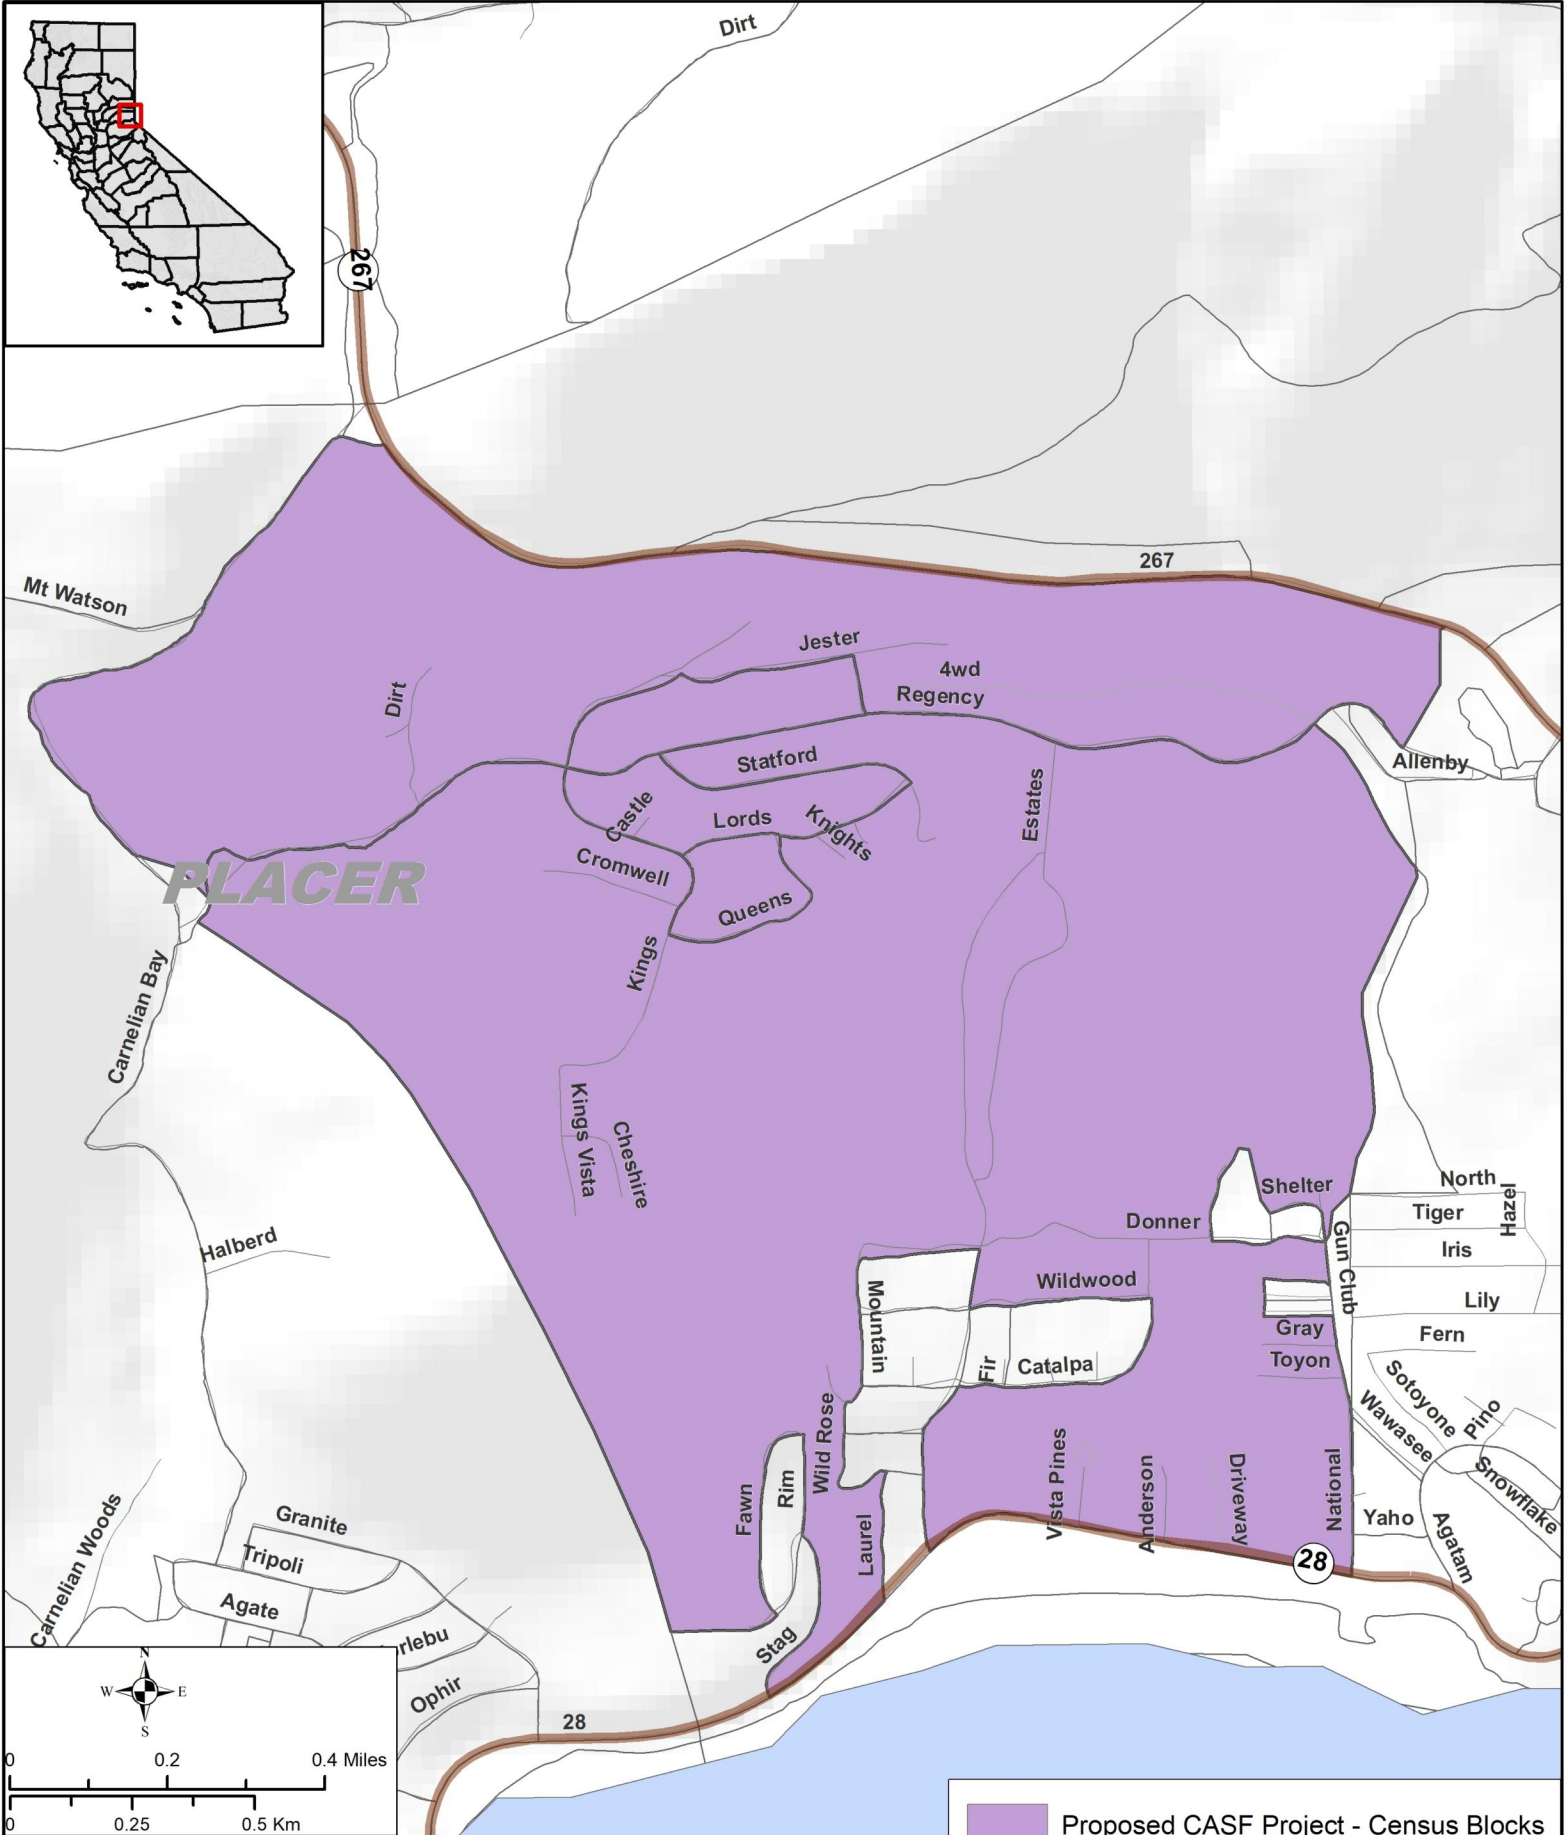

STATE OF CALIFORNIA

Exwire - Proposed Infrastructure Grant Application

Kingswood West - May 4, 2020

Data Source:
 2020 CASF Applications
 Map created by the CPUC, Communications Division, CASF Infrastructure Group, May 12, 2020.