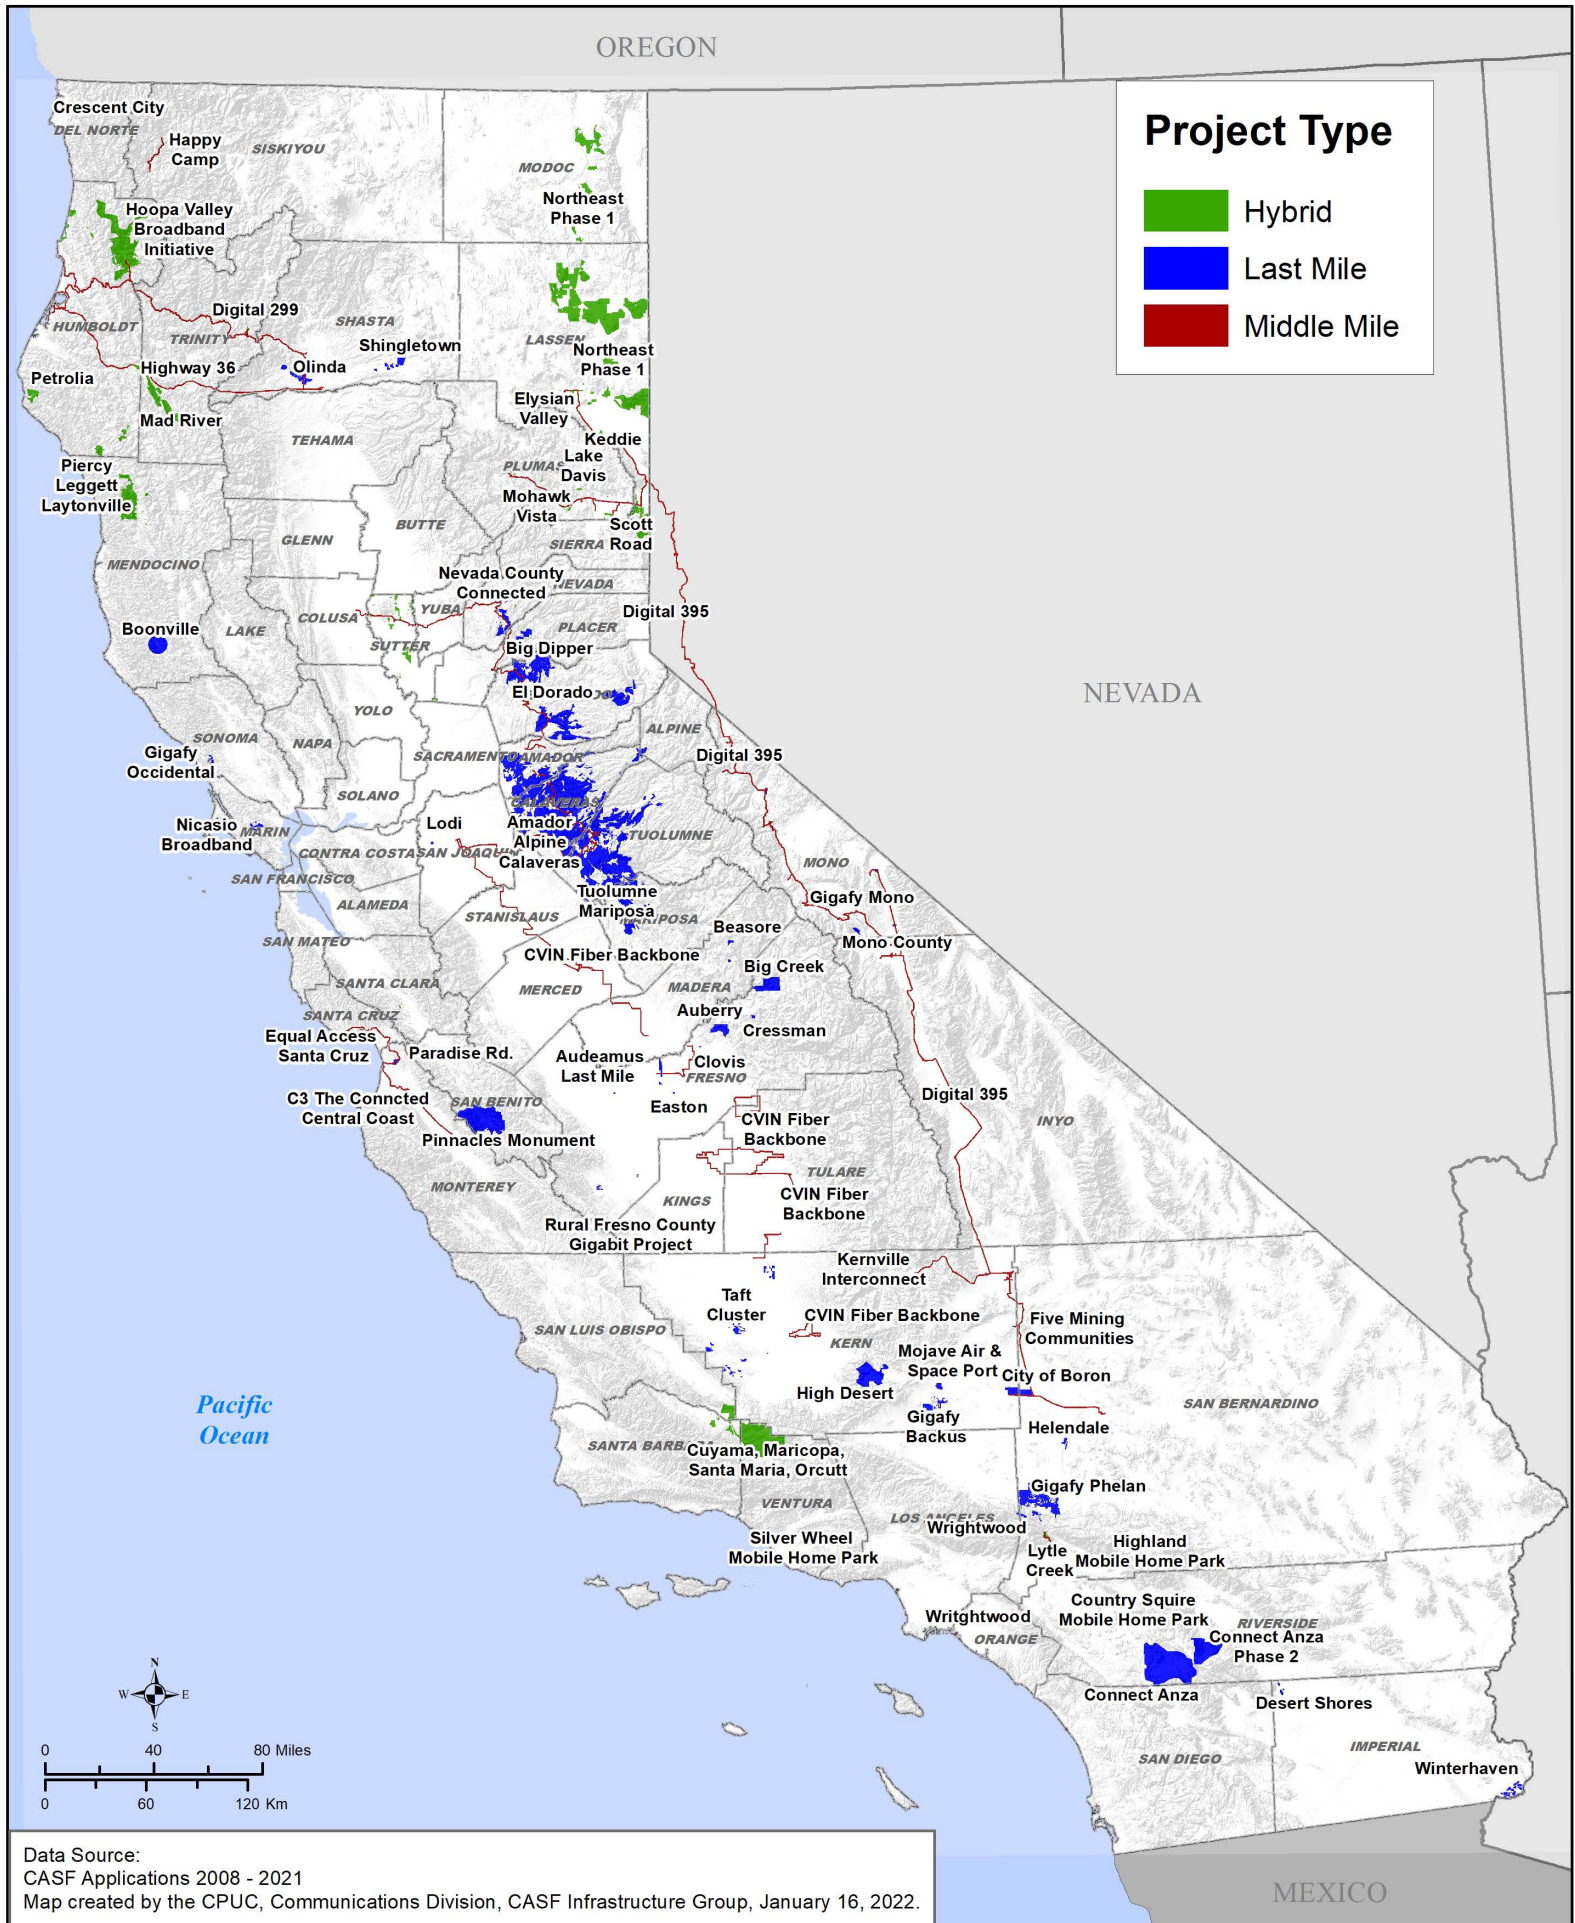

# STATE OF CALIFORNIA

## CASF Approved Projects as of December 31, 2021

Data Source:  
 CASF Applications 2008 - 2021  
 Map created by the CPUC, Communications Division, CASF Infrastructure Group, January 16, 2022.