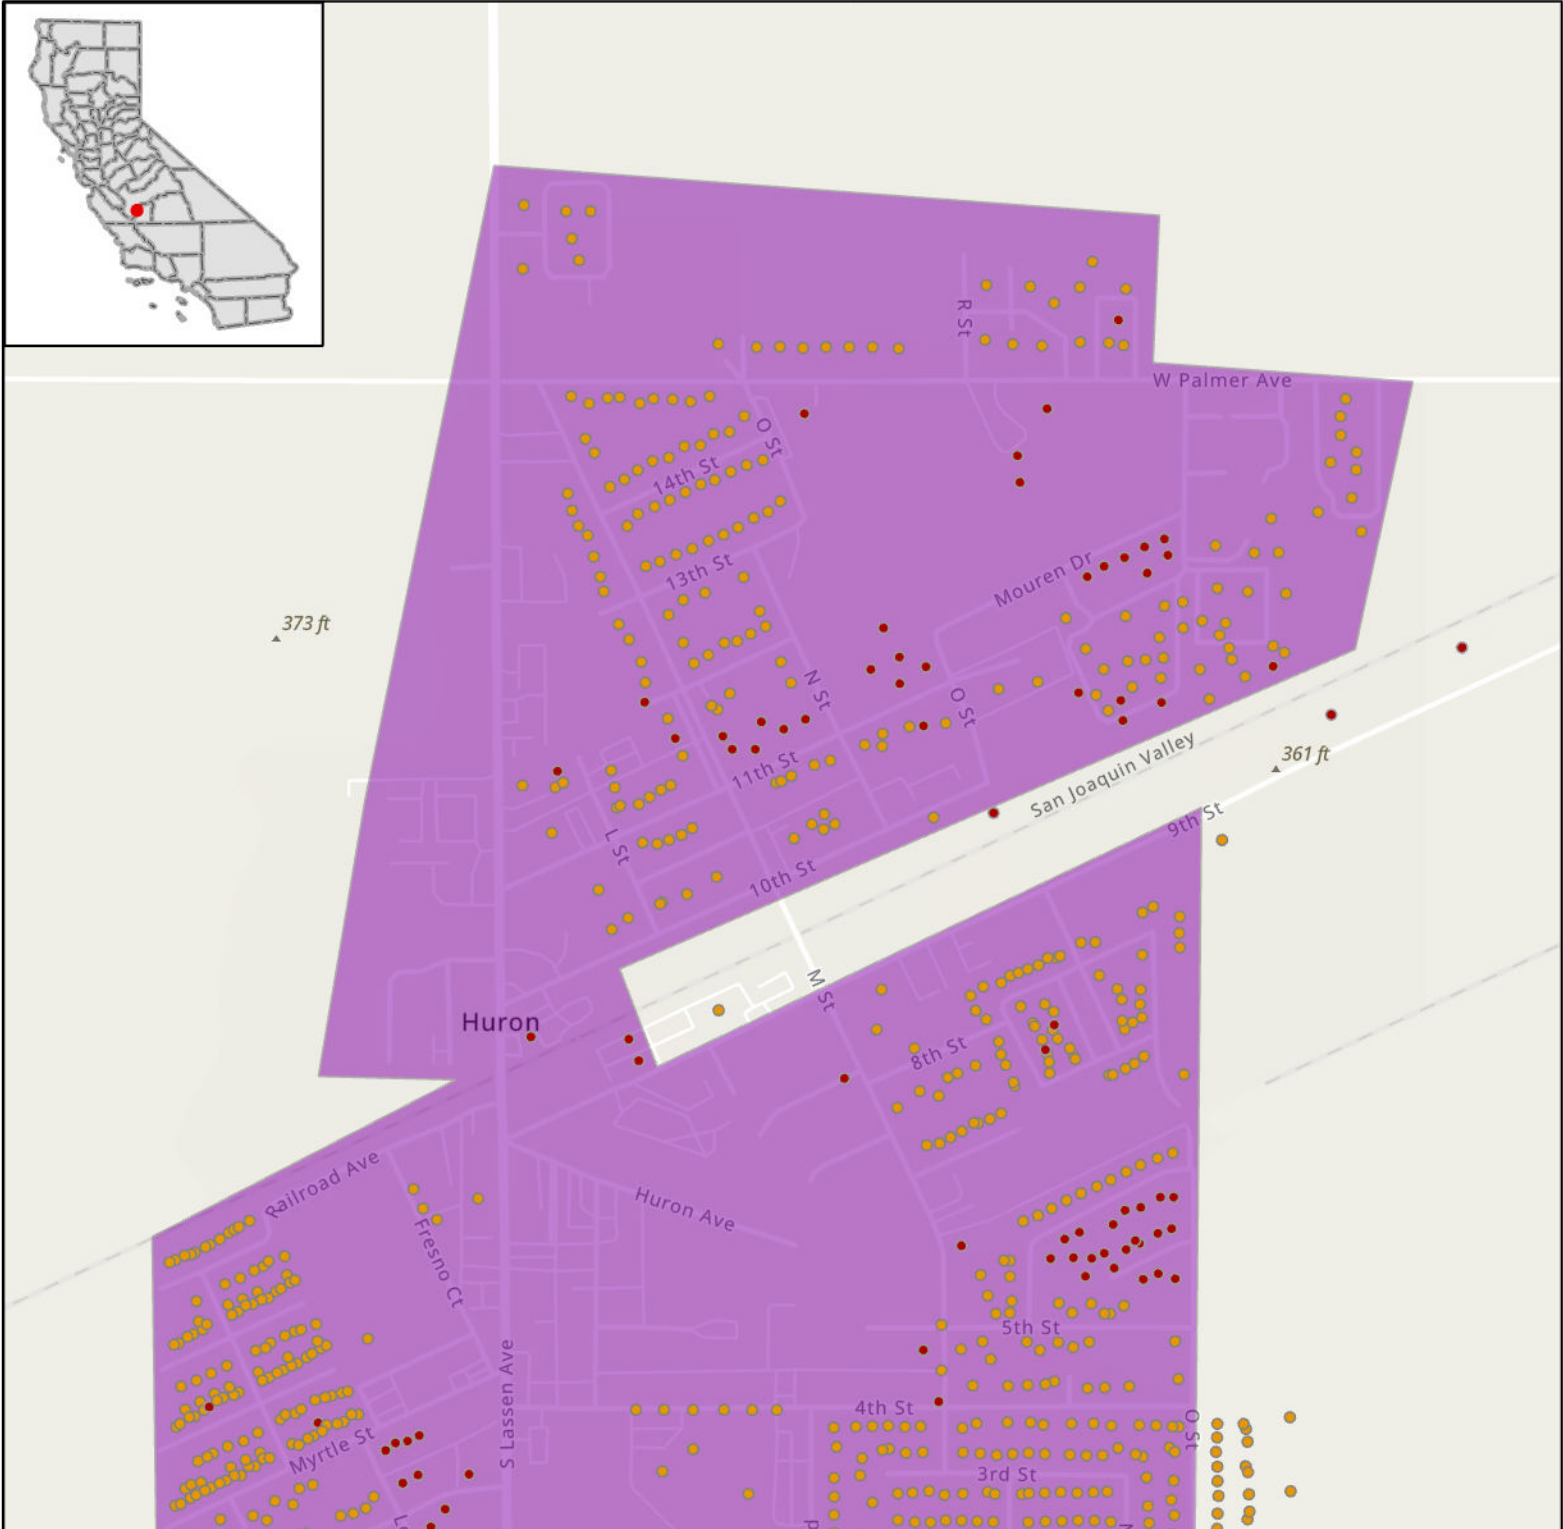

STATE OF CALIFORNIA

CalNeva Broadband - Proposed Infrastructure Grant Application

Rural Fresno, Map 1 of 3 - June 1, 2023

LEGEND

 **Project Area**

Fresno County Dept. PWP, California State Parks, Esri, HERE, Garmin, SafeGraph, METI/NASA, USGS, Bureau of Land Management, EPA, NPS, USDA, Esri, NASA, NGA, USGS, FEMA Avenal

STATE OF CALIFORNIA

CalNeva Broadband - Proposed Infrastructure Grant Application

Rural Fresno, Coalinga, Map 2 of 3 - June 1, 2023

LEGEND

- **Eligible**
- **Priority Eligible**
- Project Area**

Fresno County Dept. PWP, California State Parks, Esri, HERE, Garmin, SafeGraph, GeoTechnologies, Inc, METI/NASA, USGS, Bureau of Land Management, EPA, NPS, US Census Bureau, USDA, Esri, NASA, NGA, USGS, FEMA

STATE OF CALIFORNIA

CalNeva Broadband - Proposed Infrastructure Grant Application

Rural Fresno, Huron, Map 3 of 3 - June 1, 2023

LEGEND

CASF Eligible Locations

- Eligible
- Priority Eligible
- Project Area