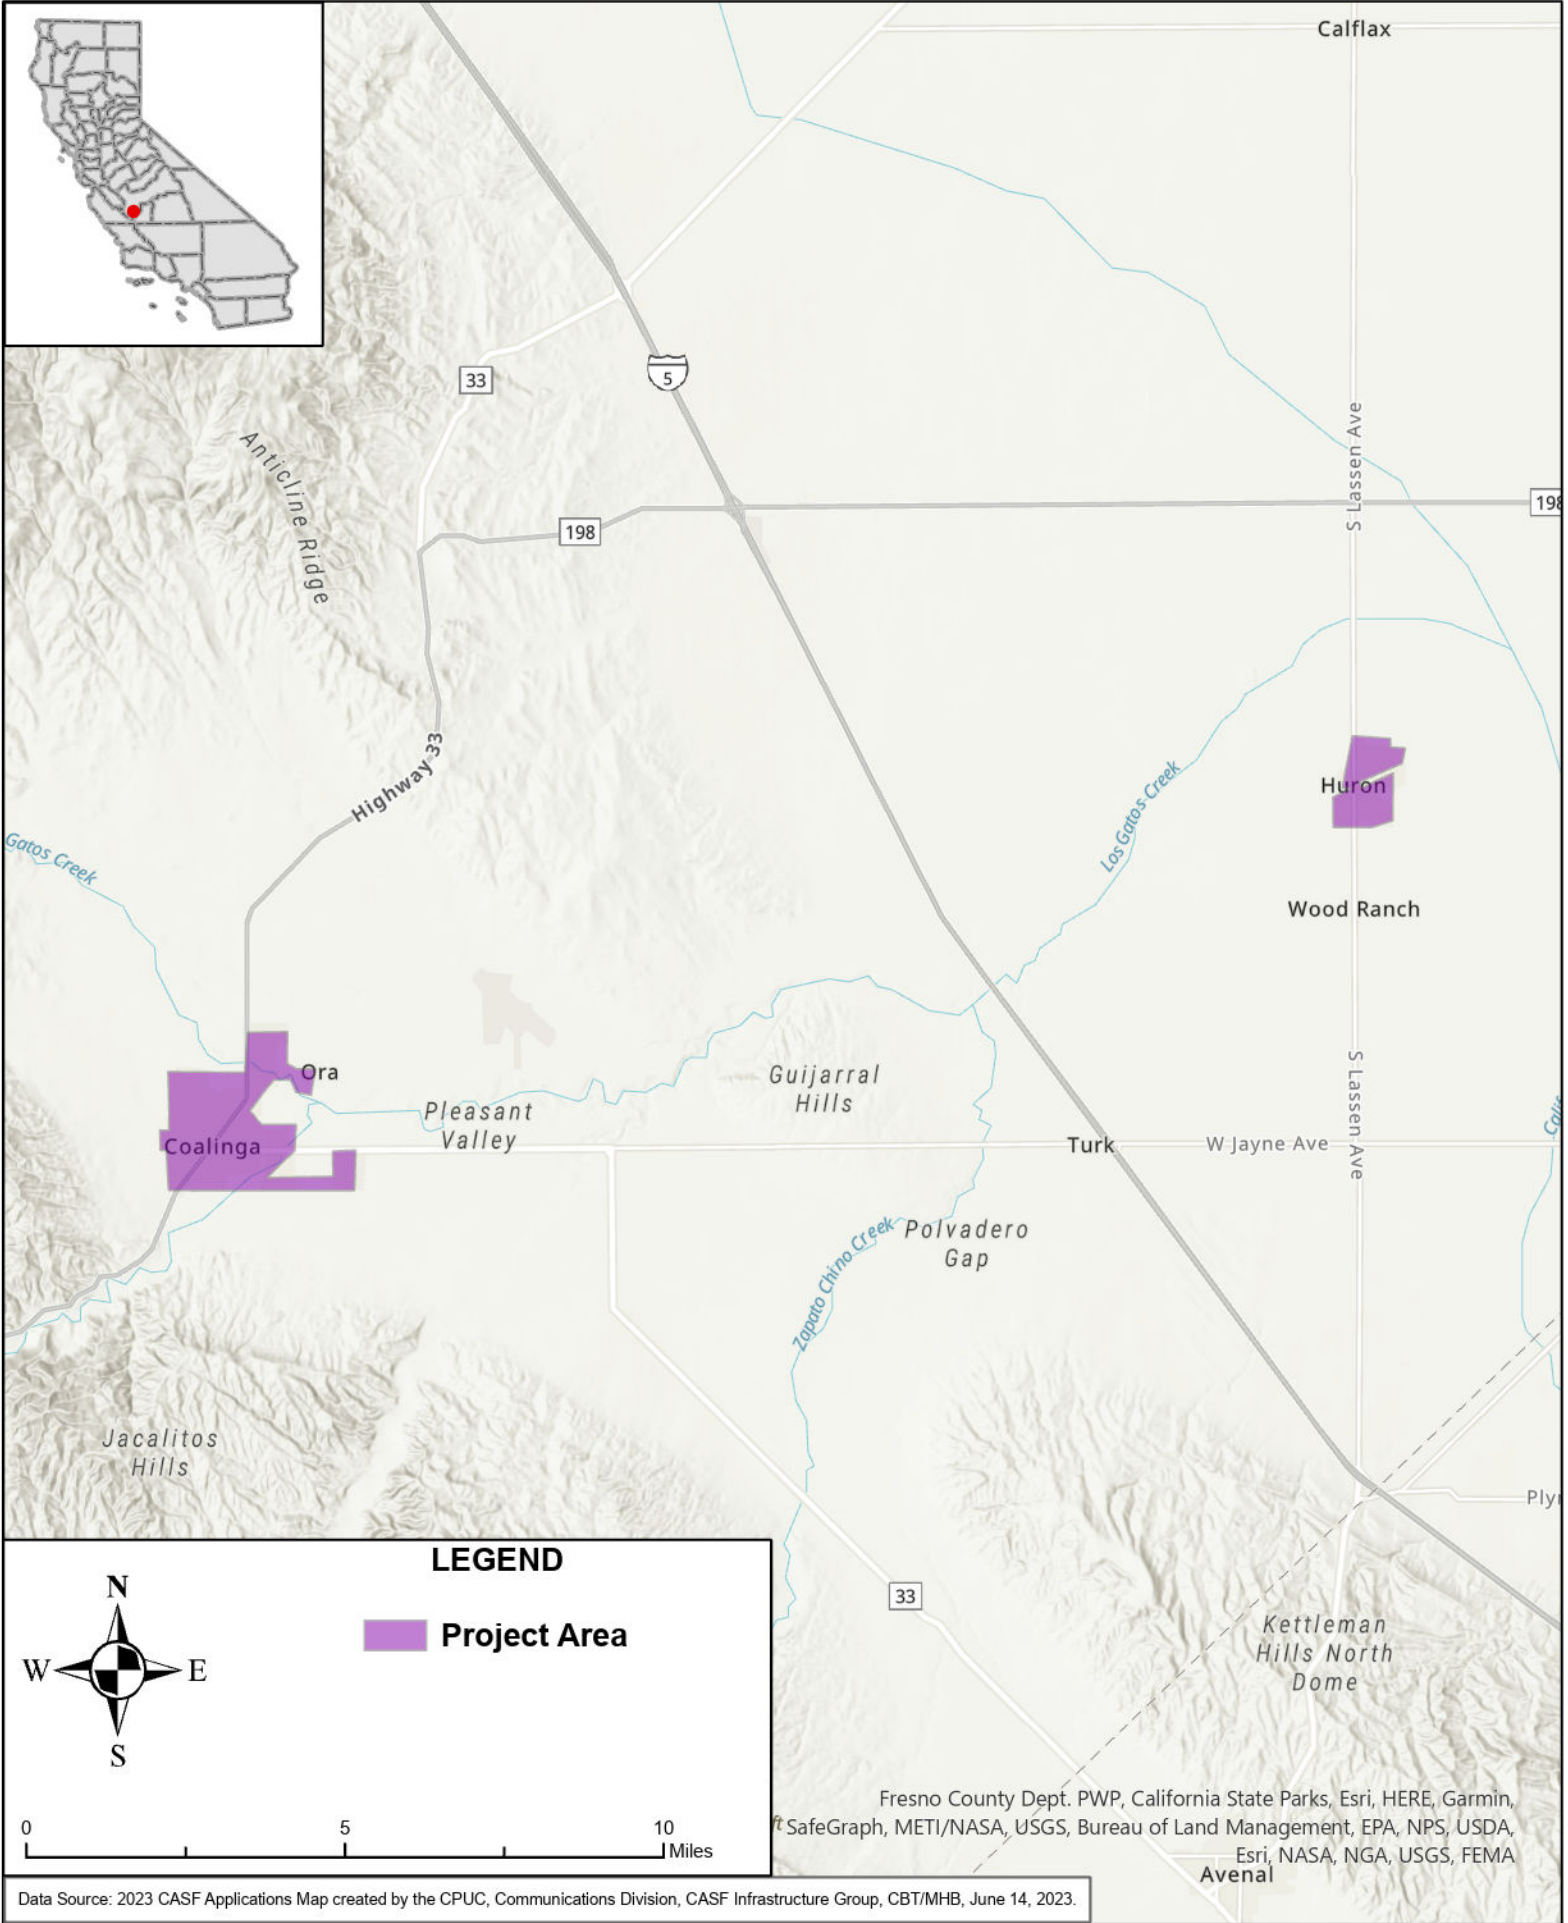

STATE OF CALIFORNIA

CalNeva Broadband - Proposed Infrastructure Grant Application

Rural Fresno, Map 1 of 3 - June 1, 2023

LEGEND

 **Project Area**

Fresno County Dept. PWP, California State Parks, Esri, HERE, Garmin, SafeGraph, METI/NASA, USGS, Bureau of Land Management, EPA, NPS, USDA, Esri, NASA, NGA, USGS, FEMA Avenal

STATE OF CALIFORNIA

CalNeva Broadband - Proposed Infrastructure Grant Application

Rural Fresno, Coalinga, Map 2 of 3 - June 1, 2023

LEGEND

- **Eligible**
- **Priority Eligible**
- Project Area**

Fresno County Dept. PWP, California State Parks, Esri, HERE, Garmin, SafeGraph, GeoTechnologies, Inc, METI/NASA, USGS, Bureau of Land Management, EPA, NPS, US Census Bureau, USDA, Esri, NASA, NGA, USGS, FEMA

STATE OF CALIFORNIA

CalNeva Broadband - Proposed Infrastructure Grant Application

Rural Fresno, Huron, Map 3 of 3 - June 1, 2023

LEGEND

CASF Eligible Locations

- Eligible
- Priority Eligible
- Project Area