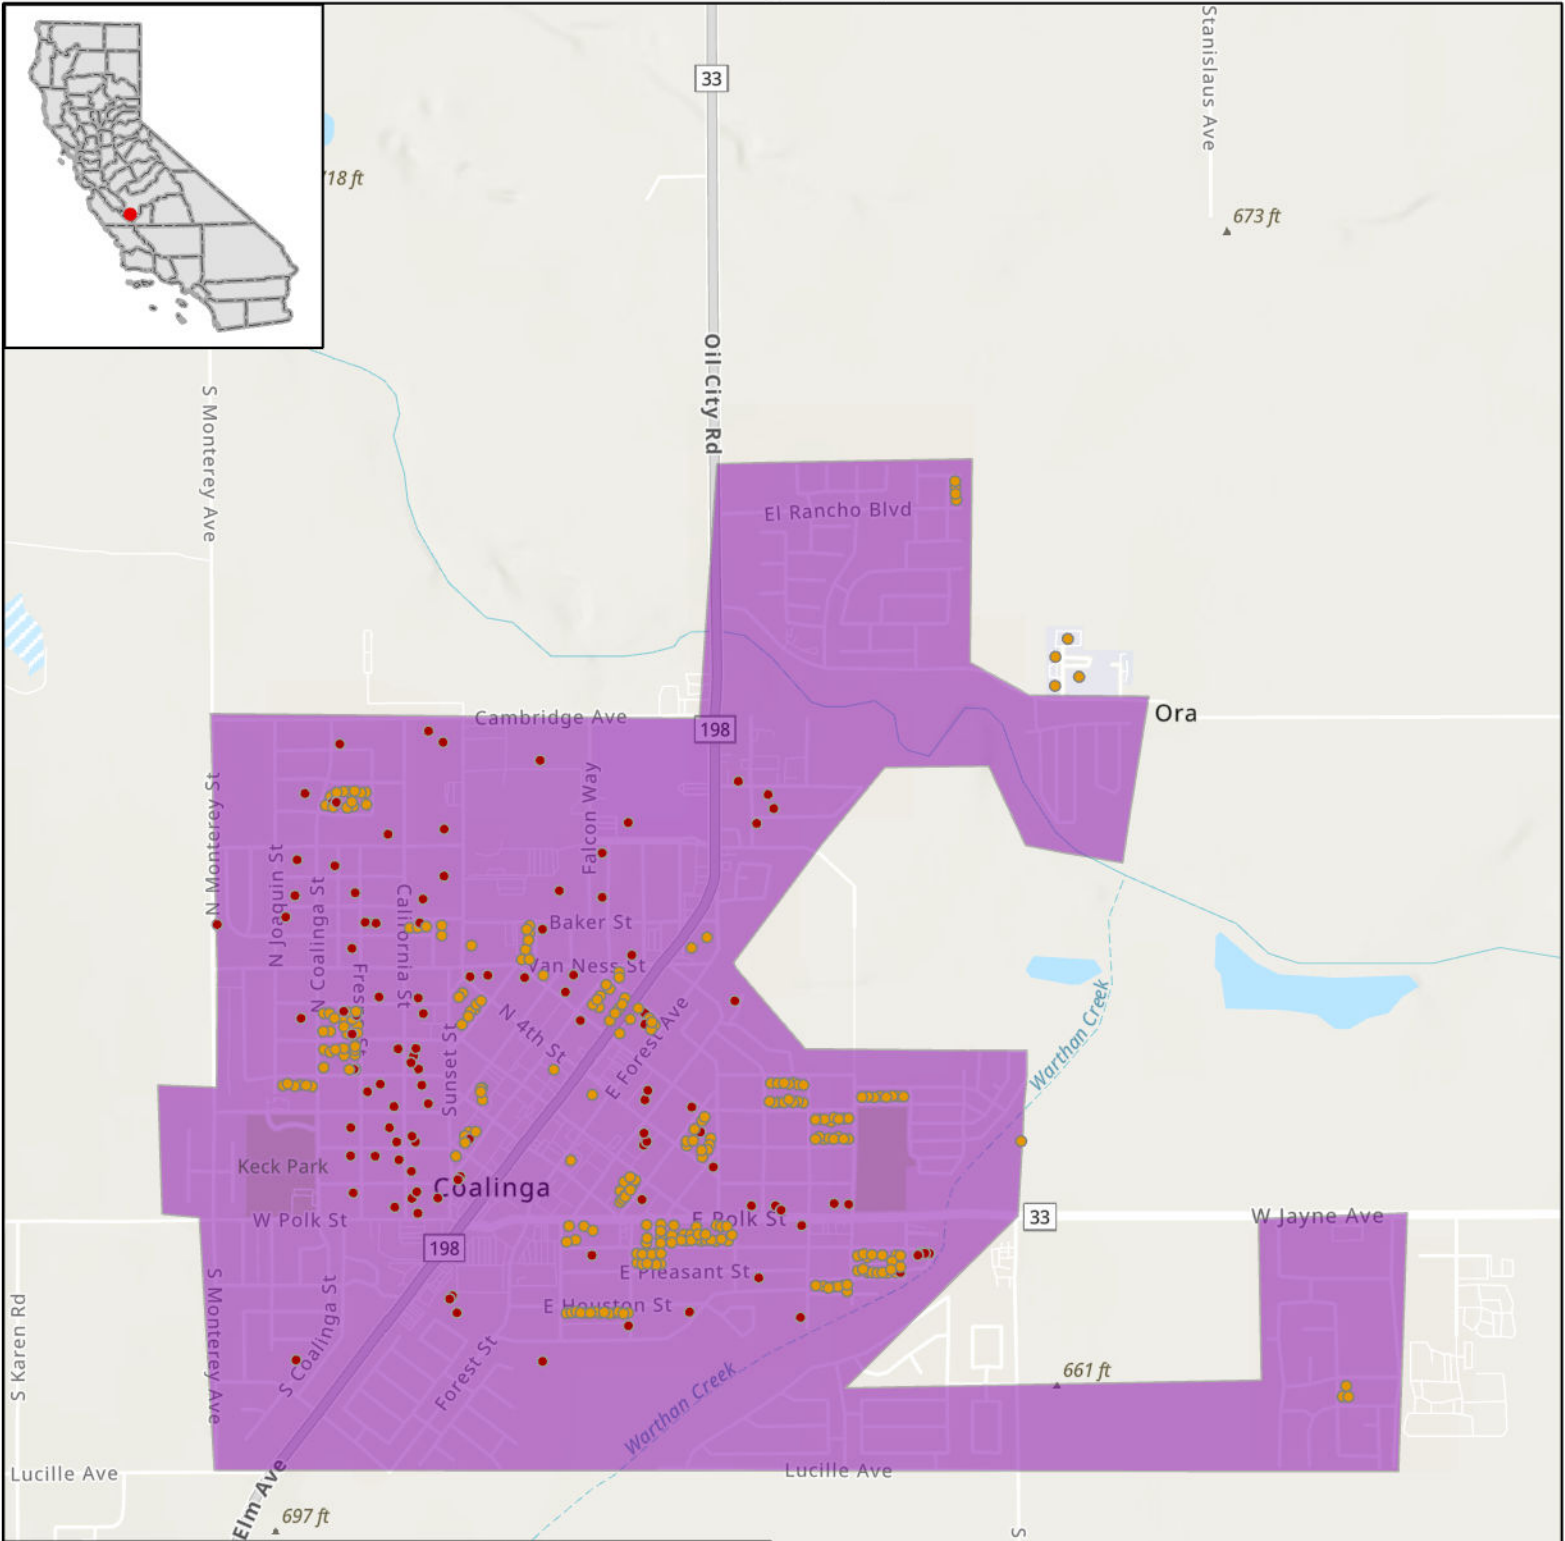

STATE OF CALIFORNIA

CalNeva Broadband - Proposed Infrastructure Grant Application

Rural Fresno, Map 1 of 3 - June 1, 2023

LEGEND

 **Project Area**

Fresno County Dept. PWP, California State Parks, Esri, HERE, Garmin, SafeGraph, METI/NASA, USGS, Bureau of Land Management, EPA, NPS, USDA, Esri, NASA, NGA, USGS, FEMA Avenal

STATE OF CALIFORNIA

CalNeva Broadband - Proposed Infrastructure Grant Application

Rural Fresno, Coalinga, Map 2 of 3 - June 1, 2023

LEGEND

- **Eligible**
- **Priority Eligible**
- Project Area**

Fresno County Dept. PWP, California State Parks, Esri, HERE, Garmin, SafeGraph, GeoTechnologies, Inc, METI/NASA, USGS, Bureau of Land Management, EPA, NPS, US Census Bureau, USDA, Esri, NASA, NGA, USGS, FEMA

STATE OF CALIFORNIA

CalNeva Broadband - Proposed Infrastructure Grant Application

Rural Fresno, Huron, Map 3 of 3 - June 1, 2023

LEGEND

CASF Eligible Locations

- Eligible
- Priority Eligible
- Project Area