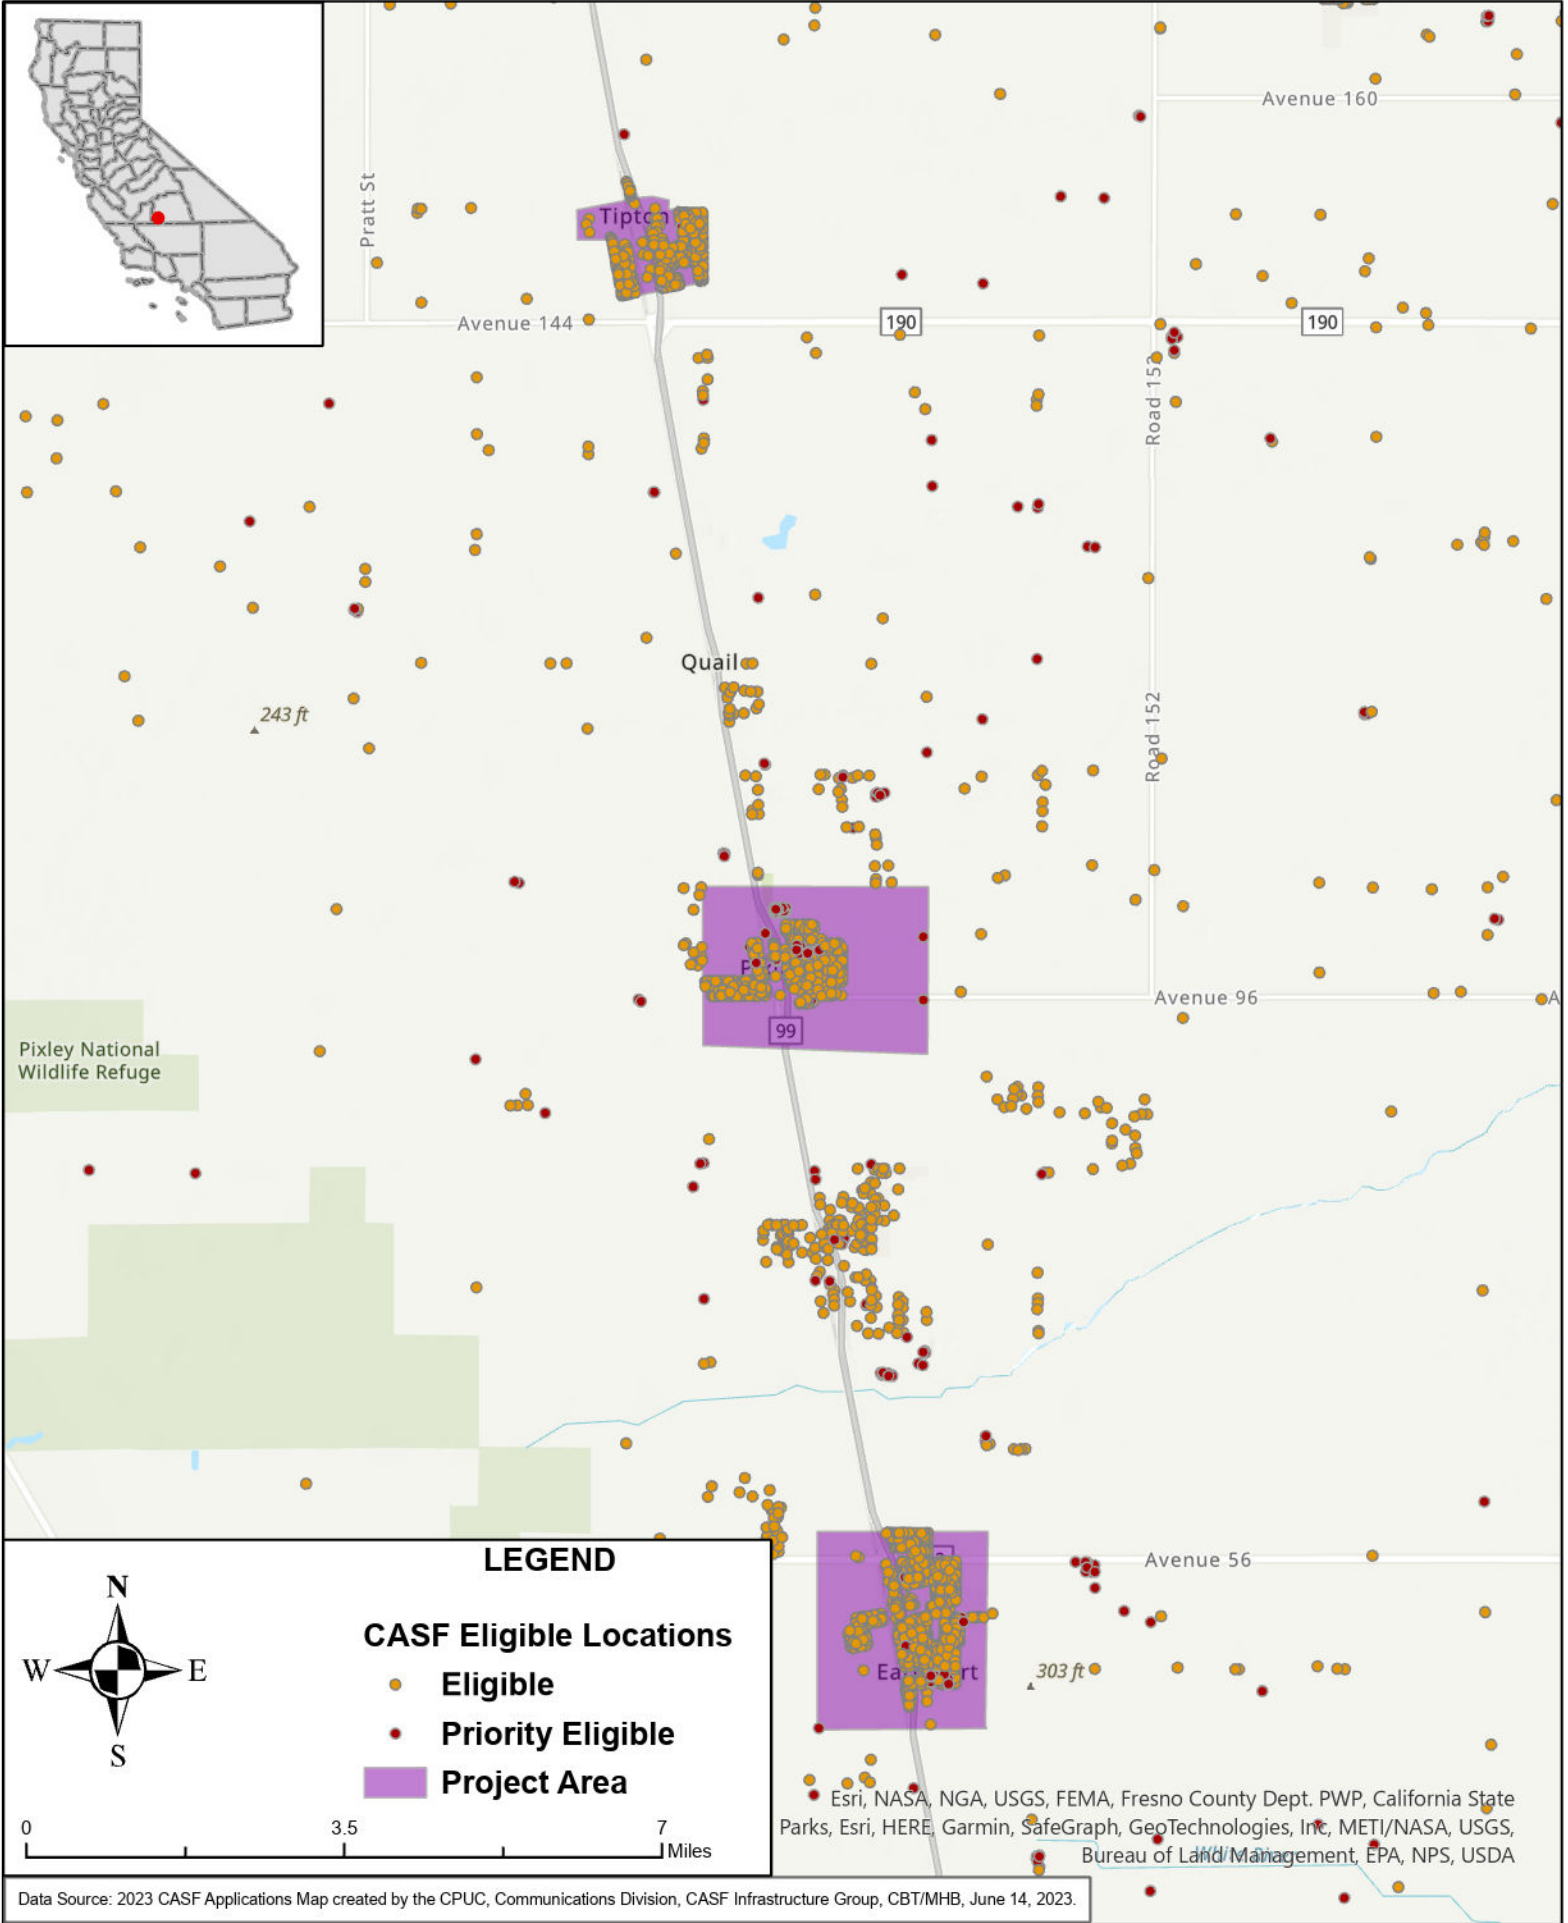

STATE OF CALIFORNIA

Comcast - Proposed Infrastructure Grant Application

Tulare - June 1, 2023

LEGEND

CASF Eligible Locations

- Eligible
- Priority Eligible
- Project Area

0 3.5 7 Miles

Esri, NASA, NGA, USGS, FEMA, Fresno County Dept. PWP, California State Parks, Esri, HERE, Garmin, SafeGraph, GeoTechnologies, Inc, METI/NASA, USGS, Bureau of Land Management, EPA, NPS, USDA