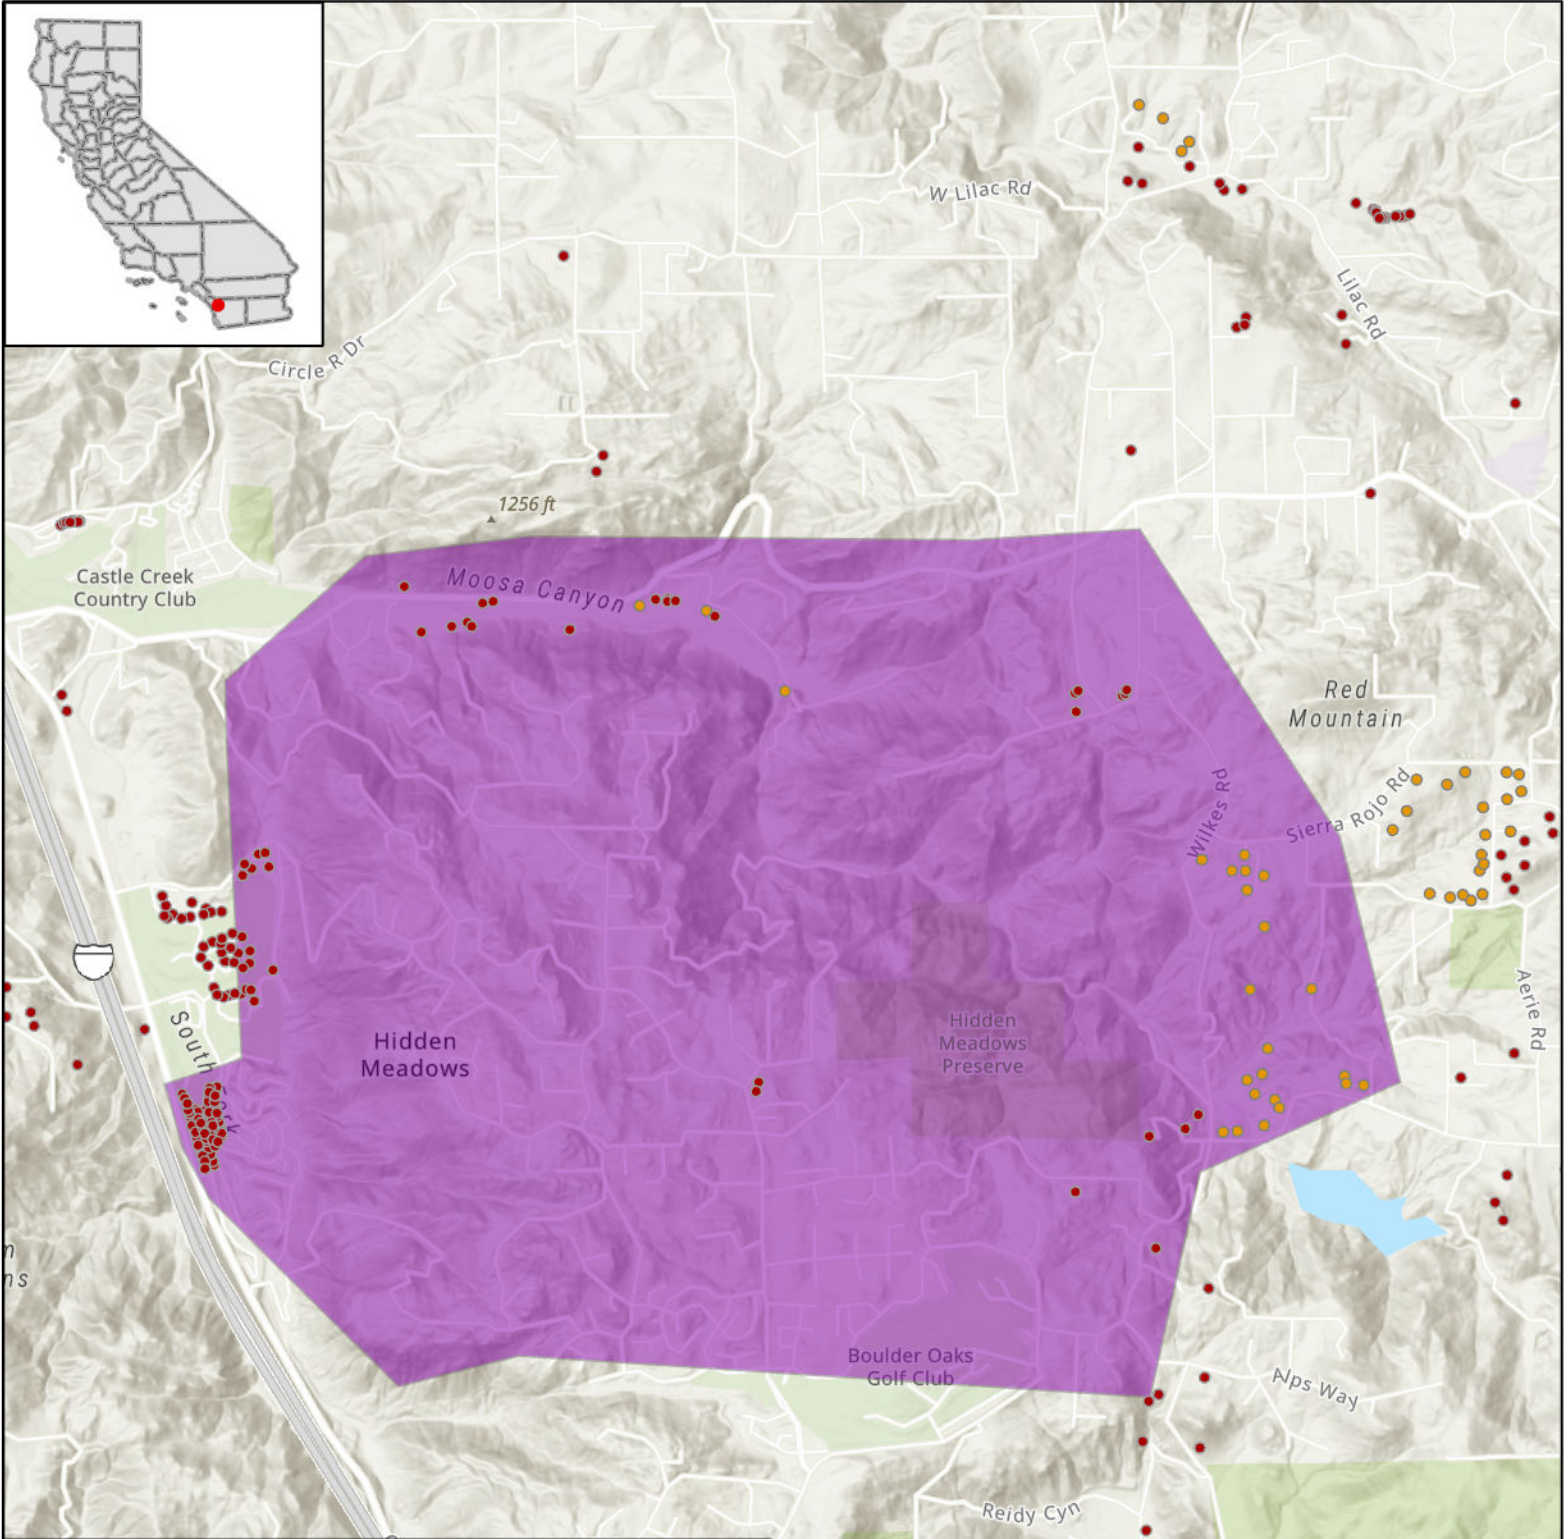

STATE OF CALIFORNIA

Cox Communications - Proposed Infrastructure Grant Application

San Diego 13B - June 1, 2023

LEGEND

CASF Eligible Locations

- Eligible
- Priority Eligible
- Project Area

Esri, NASA, NGA, USGS, FEMA, SanGIS, California State Parks, Esri, HERE, Garmin, SafeGraph, GeoTechnologies, Inc, METI/NASA, USGS, Bureau of Land Management, EPA, NPS, USDA