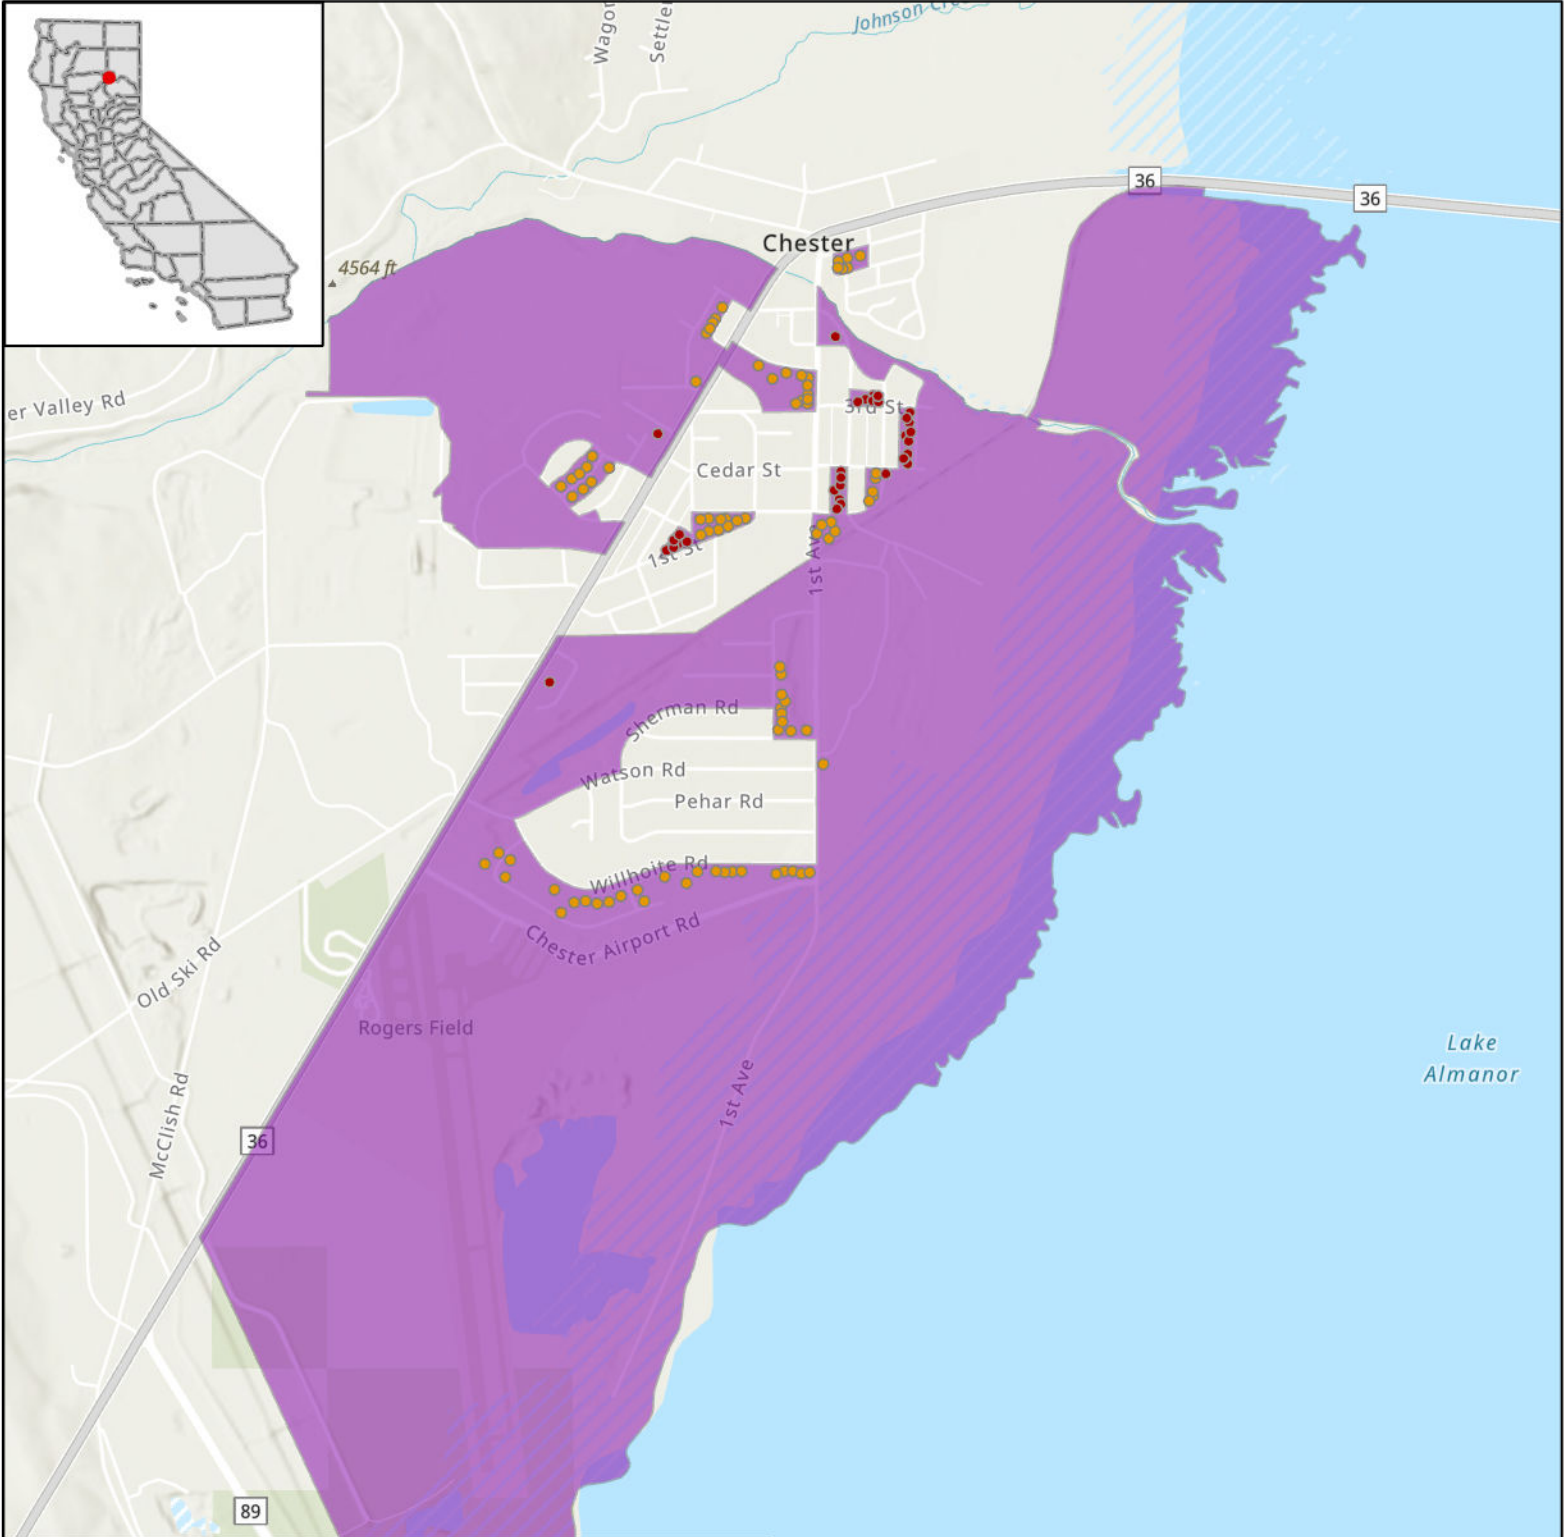

STATE OF CALIFORNIA

Digital Path - Proposed Infrastructure Grant Application

Big Meadows - June 1, 2023

LEGEND

CASF Eligible Locations

- Eligible
- Priority Eligible
- Project Area

California State Parks, Esri, HERE, Garmin, SafeGraph, GeoTechnologies, Inc, METI/NASA, USGS, Bureau of Land Management, EPA, NPS, US Census Bureau, USDA, Esri, NASA, NGA, USGS, FEMA