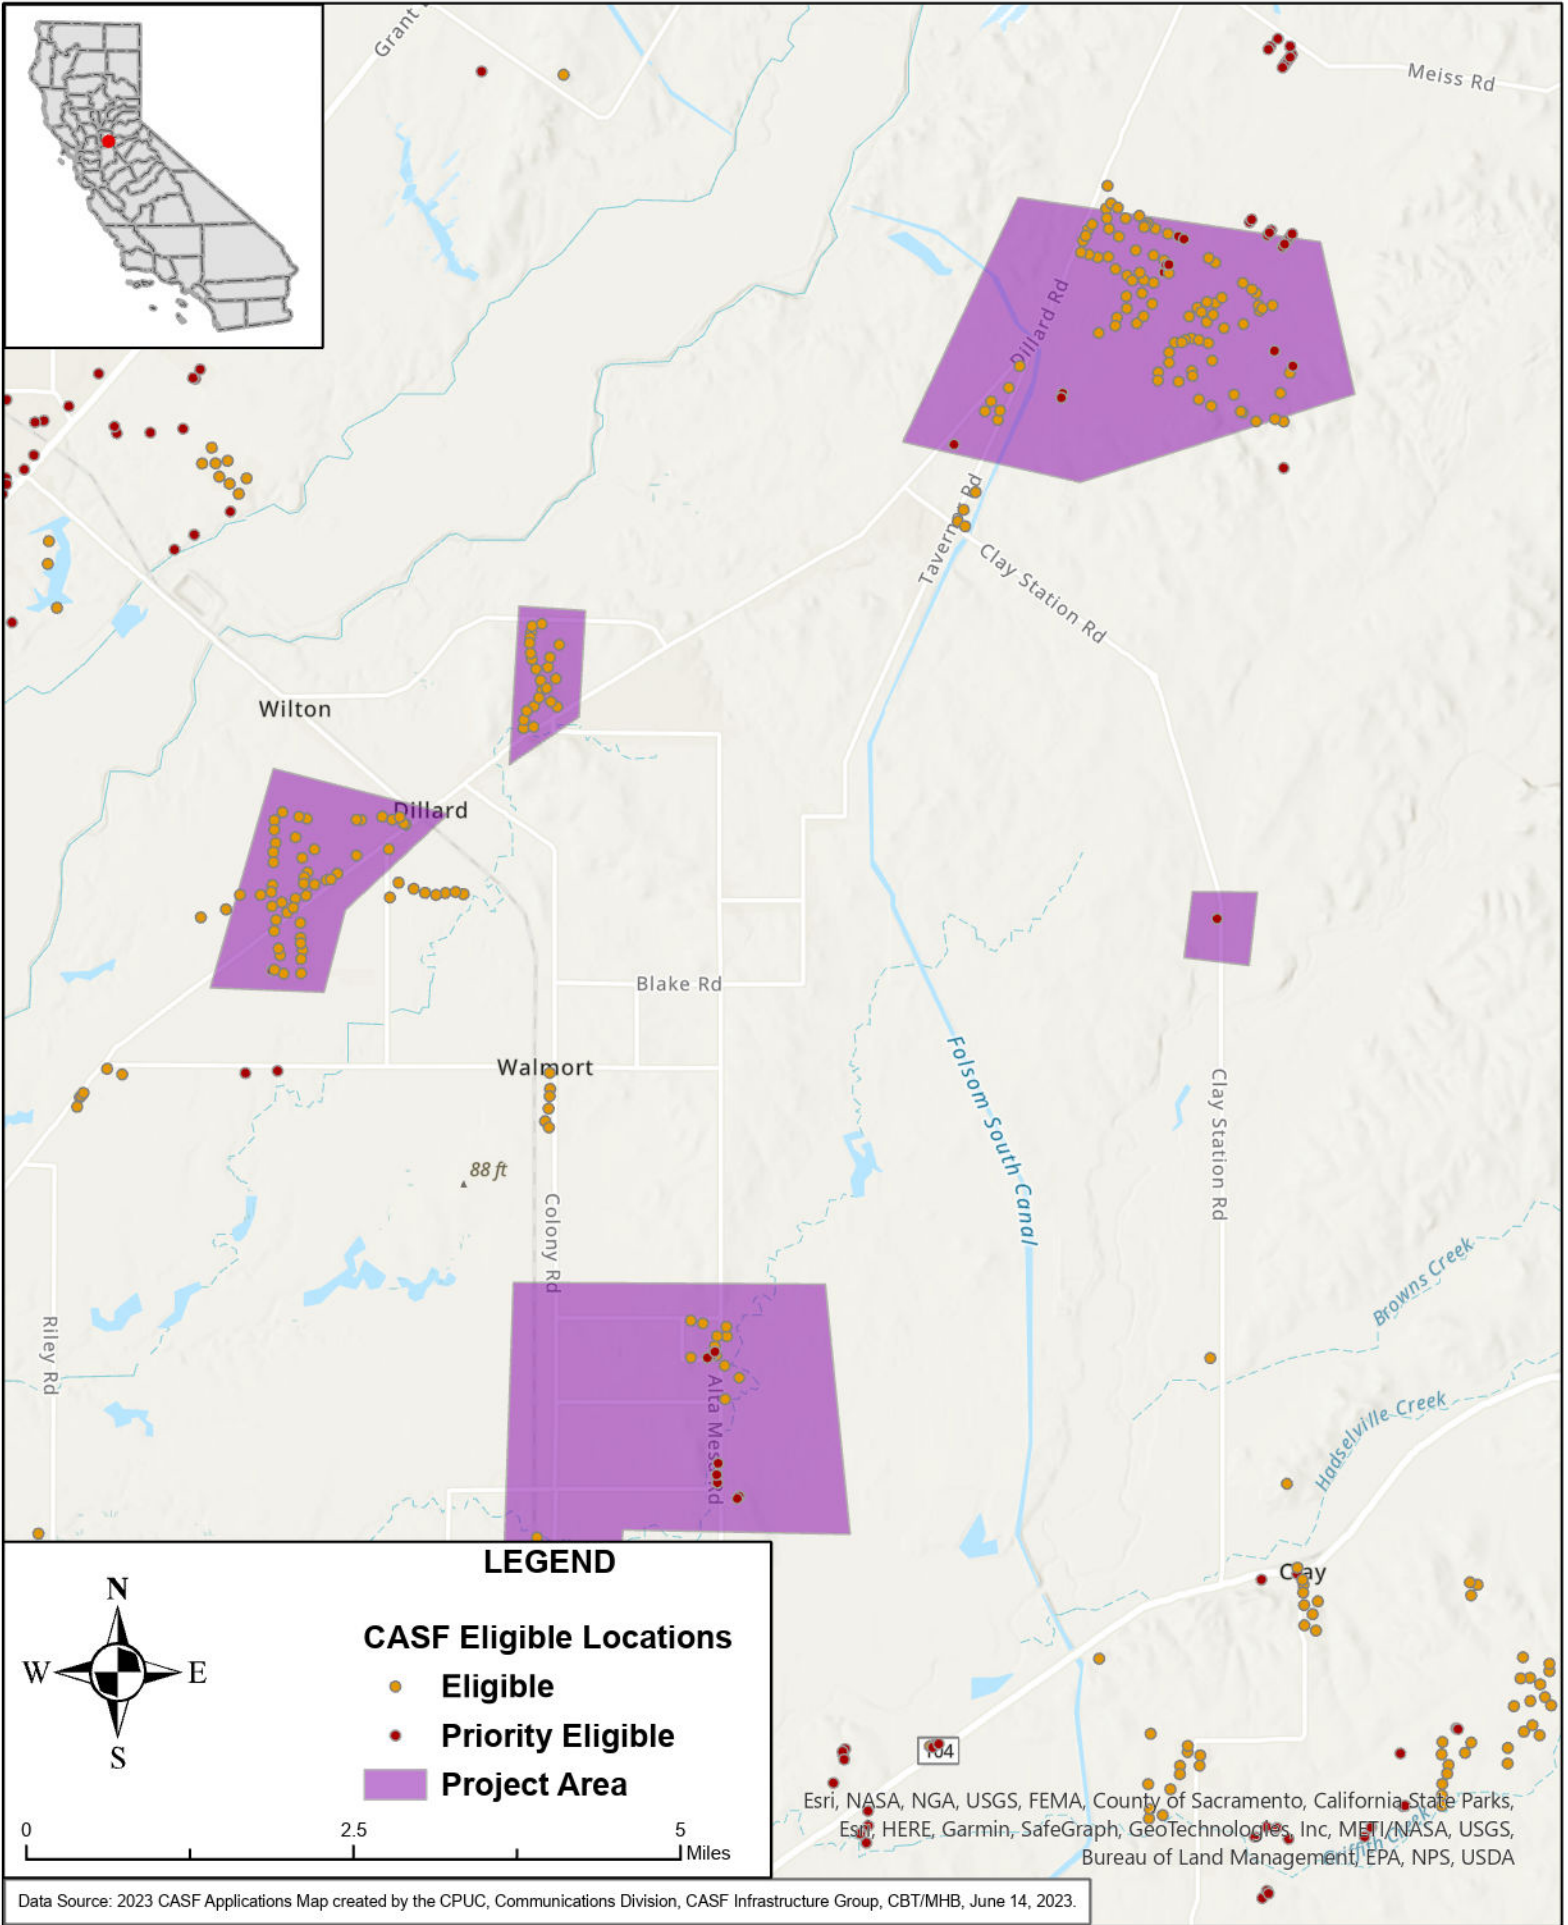

STATE OF CALIFORNIA

Frontier - Proposed Infrastructure Grant Application

Sacramento - June 1, 2023

LEGEND

- Eligible
- Priority Eligible
- Project Area

Esri, NASA, NGA, USGS, FEMA, County of Sacramento, California State Parks, Esri, HERE, Garmin, SafeGraph, GeoTechnologies, Inc, METI/NASA, USGS, Bureau of Land Management, EPA, NPS, USDA