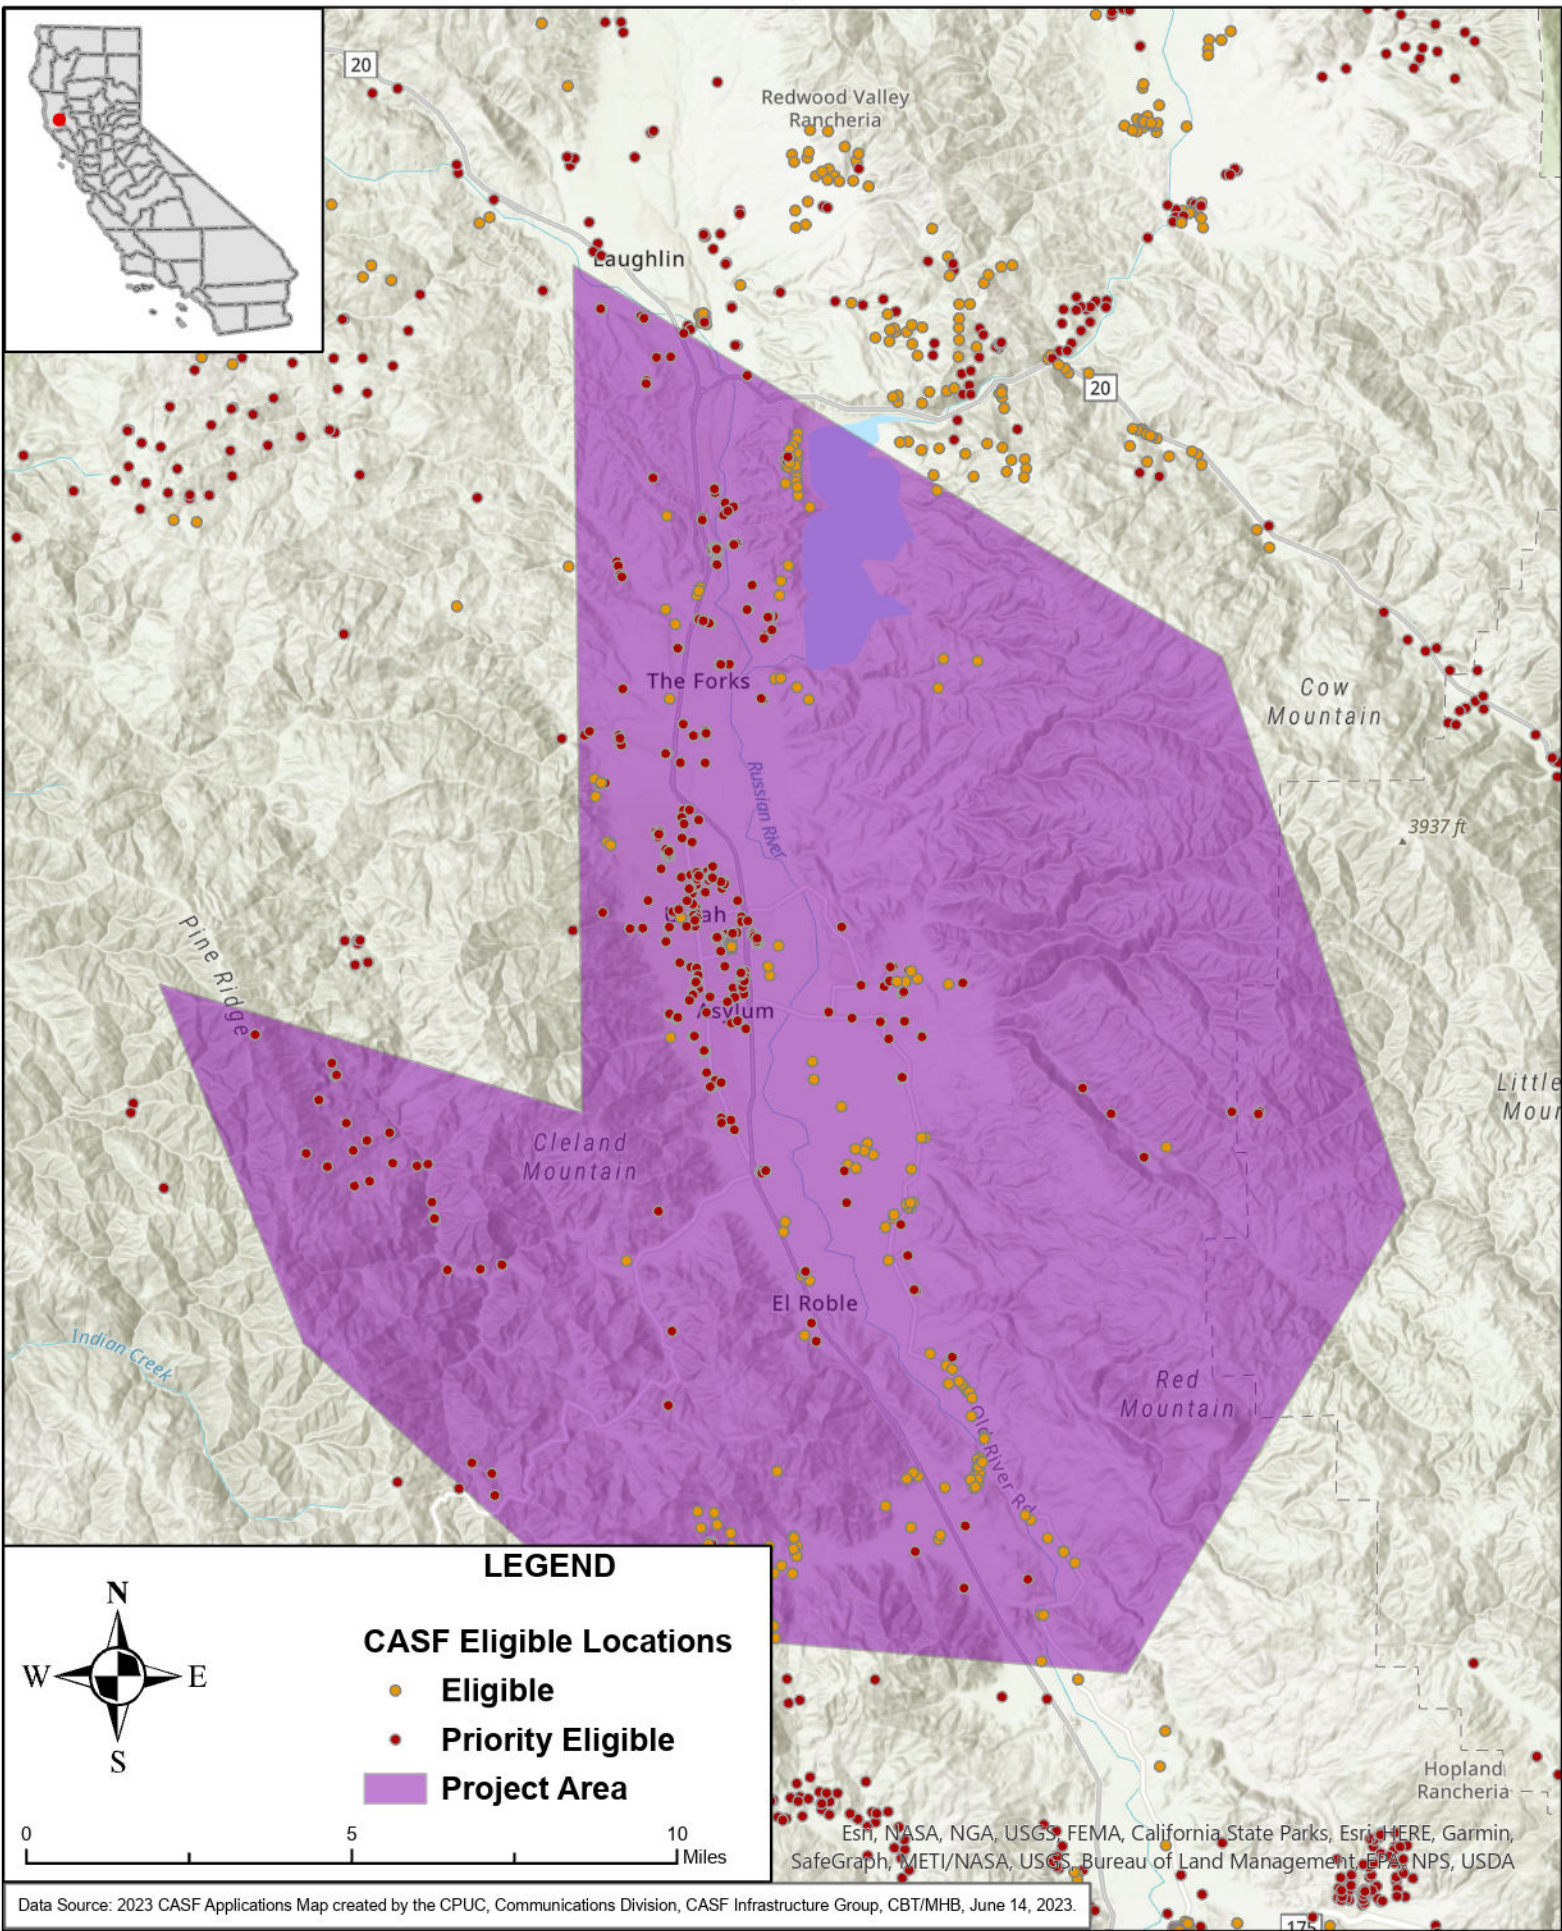

STATE OF CALIFORNIA

North Coast Networks - Proposed Infrastructure Grant Application

Ukiah Valley - June 1, 2023

LEGEND

CASF Eligible Locations

- Eligible
- Priority Eligible
- Project Area

0 5 10 Miles

Esri, NASA, NGA, USGS, FEMA, California State Parks, Esri, HERE, Garmin, SafeGraph, METI/NASA, USGS, Bureau of Land Management, EPA, NPS, USDA