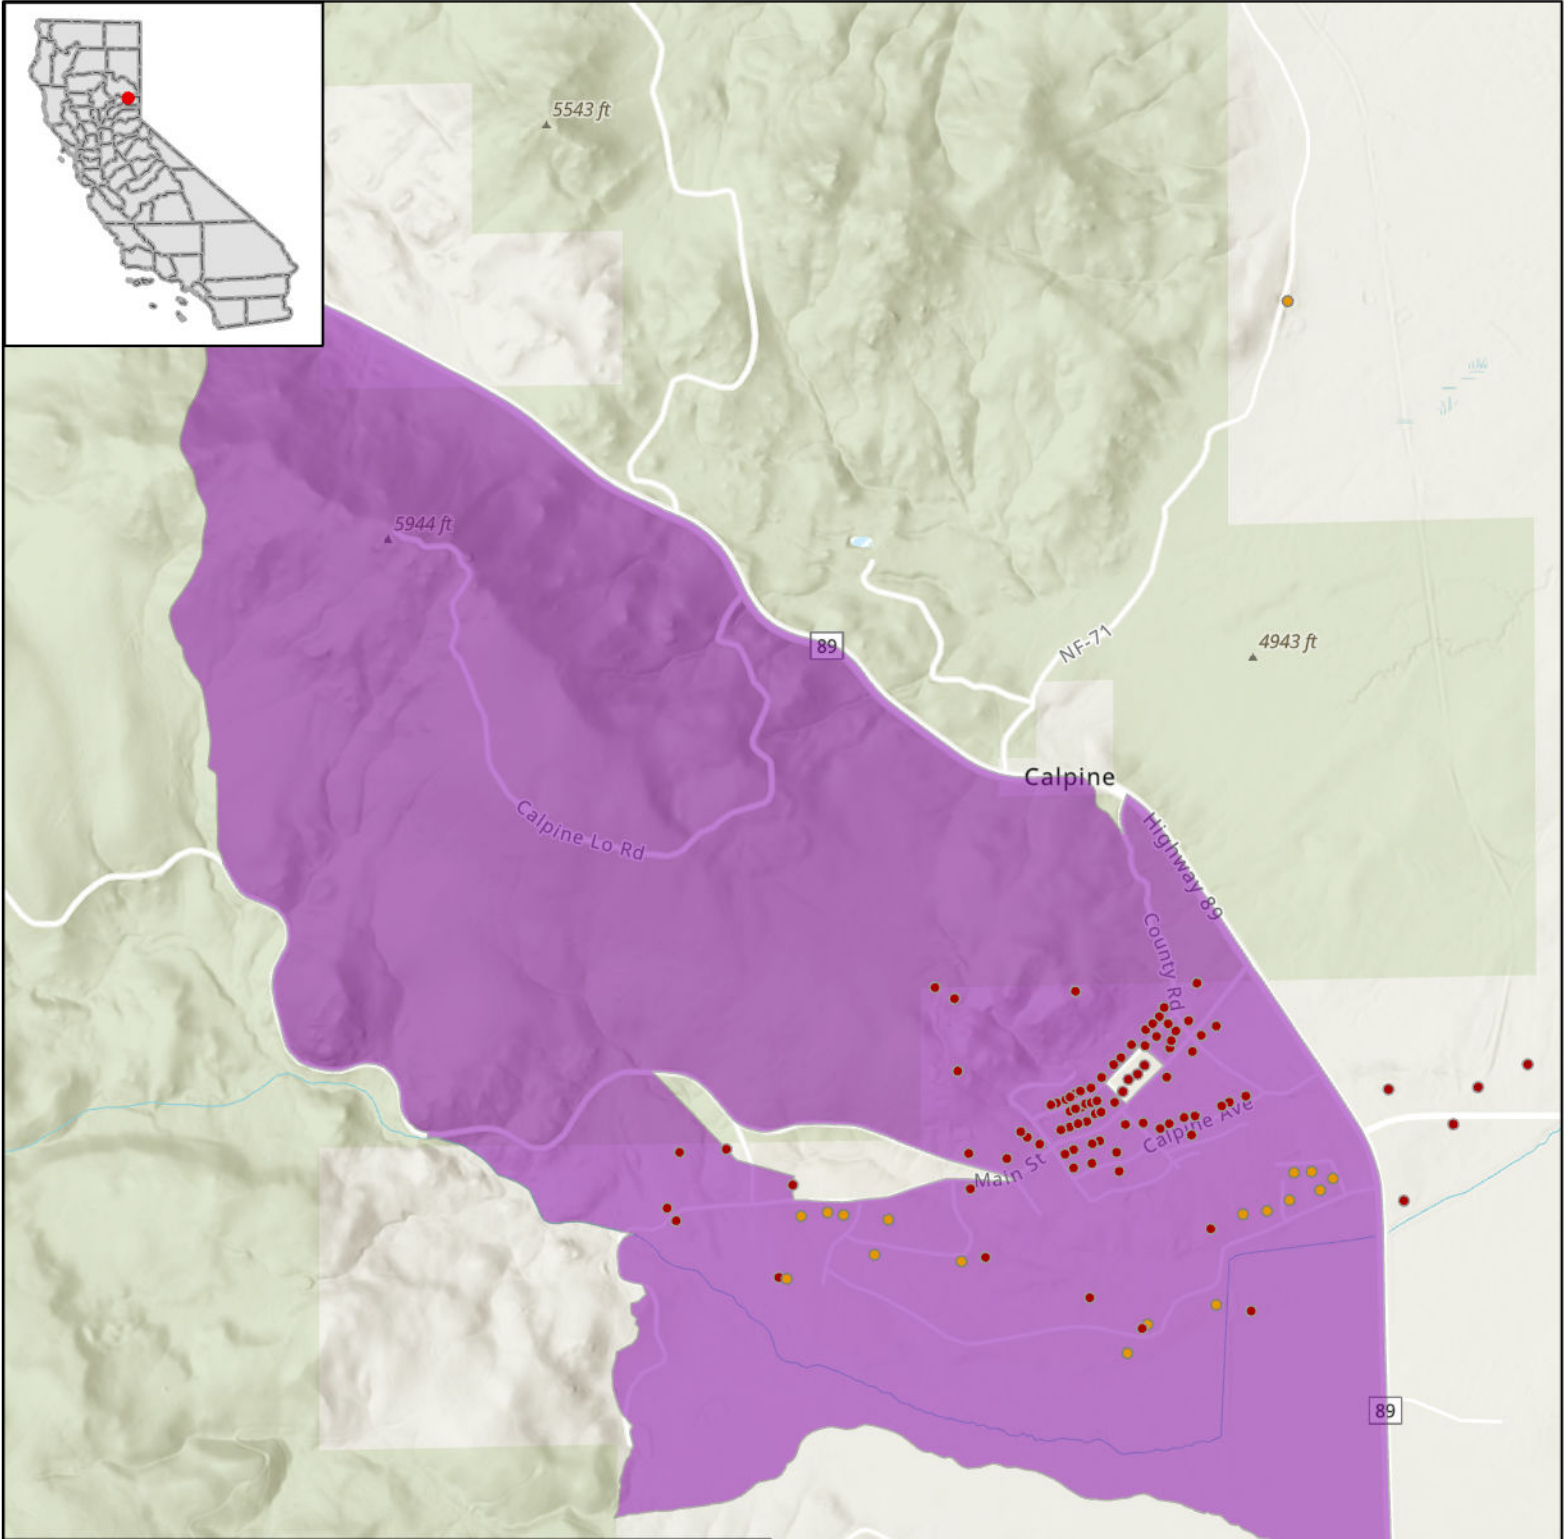

STATE OF CALIFORNIA

Plumas-Sierra Telecommunications - Proposed Infrastructure Grant Application

Calpine - June 1, 2023

LEGEND

CASF Eligible Locations

- Eligible
- Priority Eligible
- Project Area

California State Parks, Esri, HERE, Garmin, SafeGraph, GeoTechnologies, Inc, METI/NASA, USGS, Bureau of Land Management, EPA, NPS, US Census Bureau, USDA, Esri, NASA, NGA, USGS, FEMA