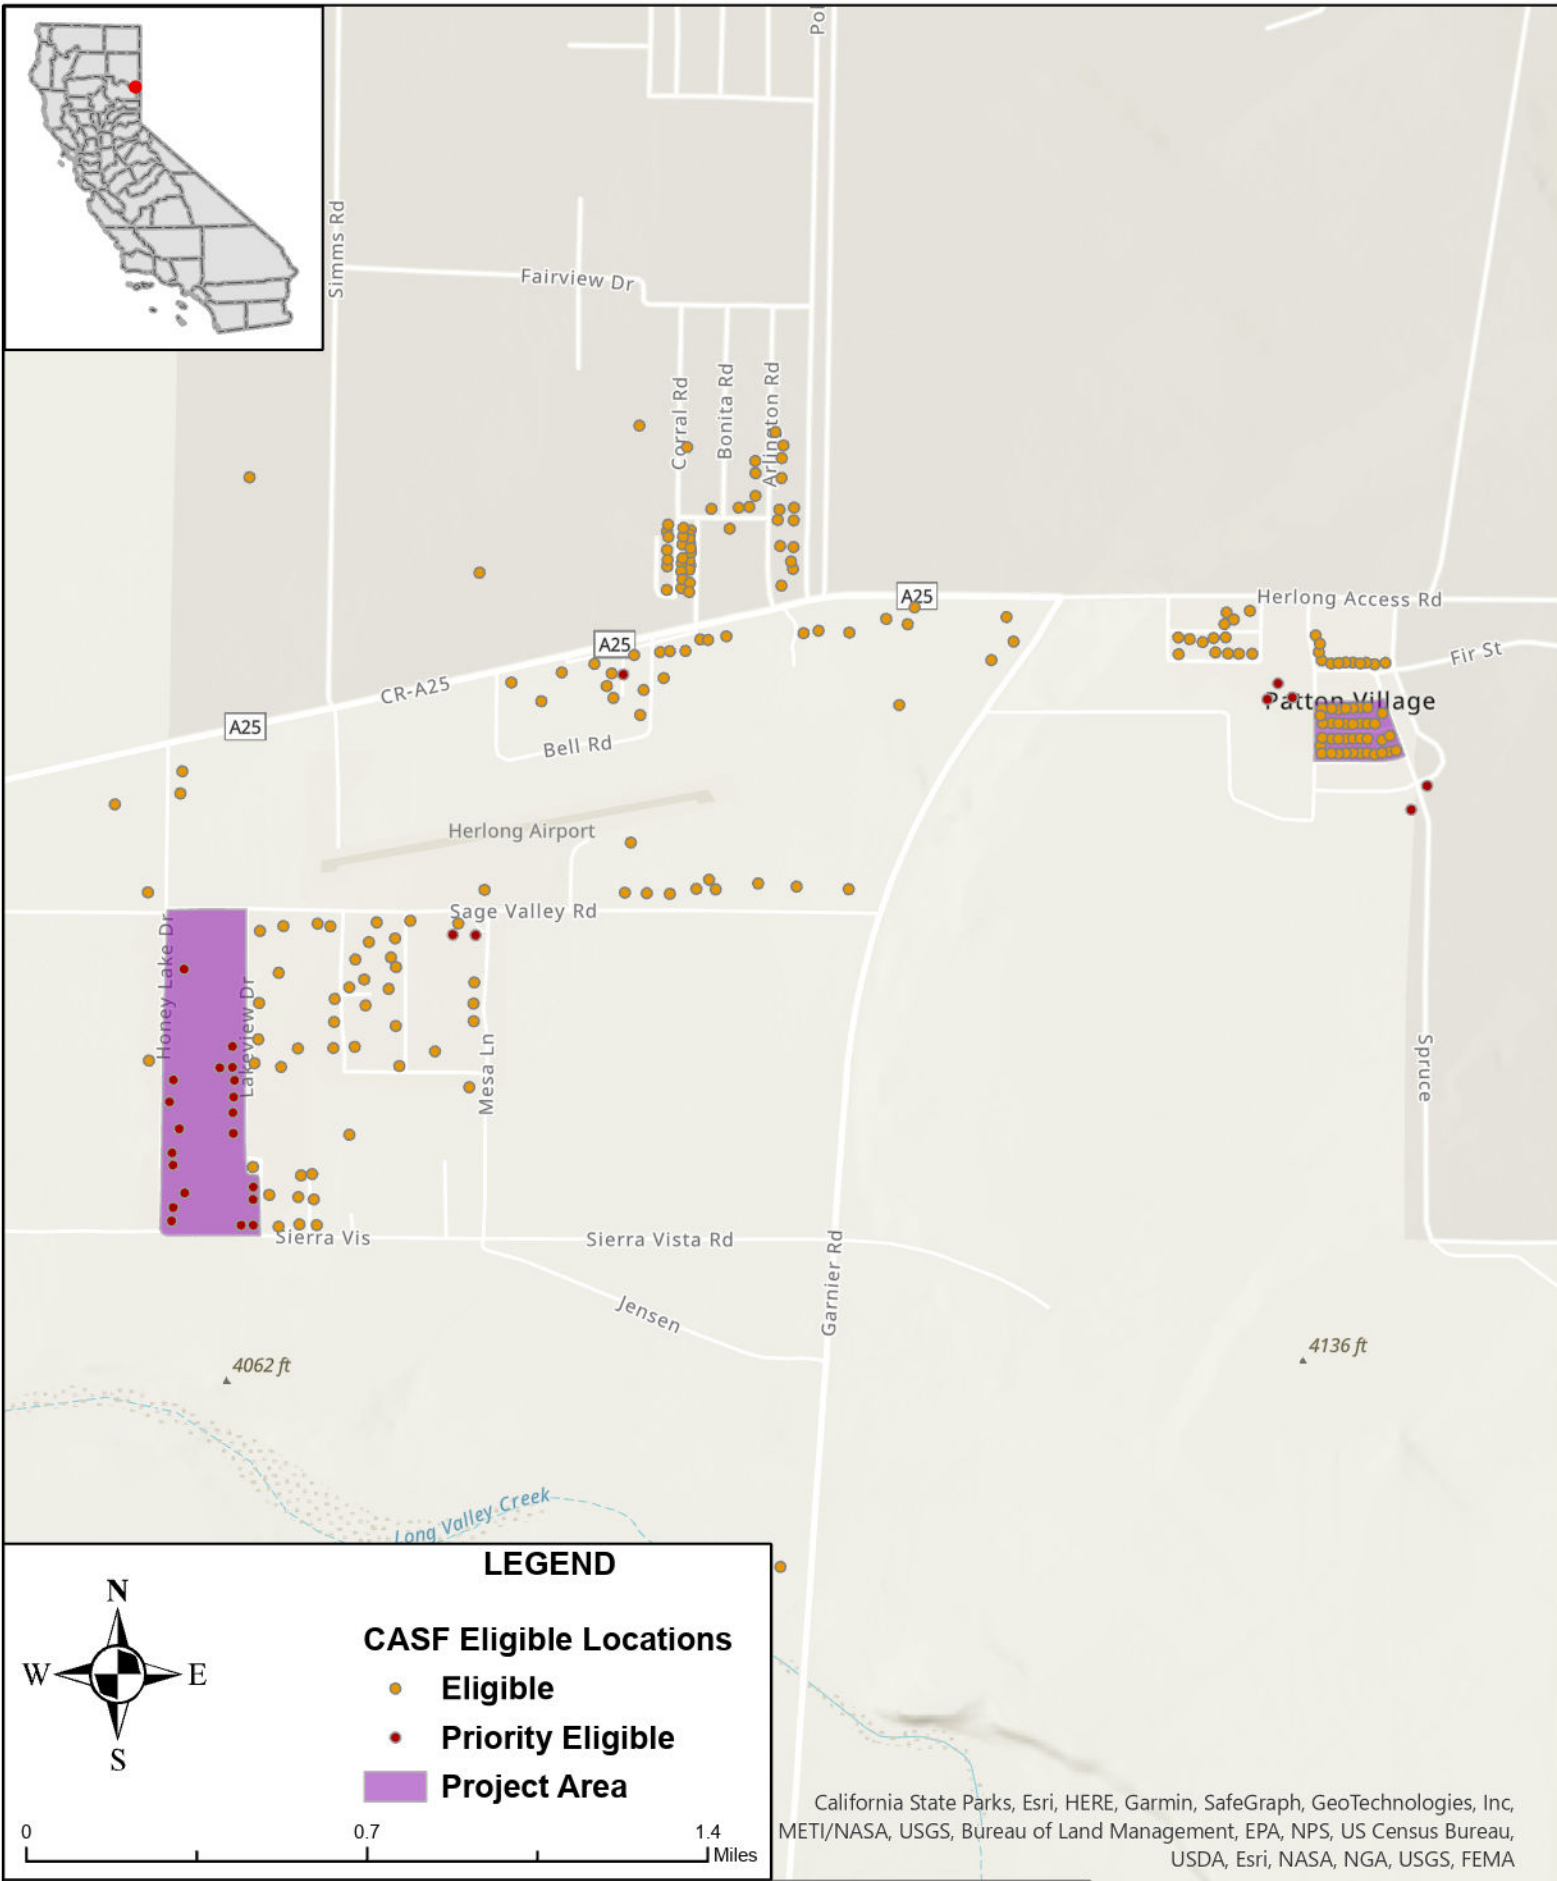

STATE OF CALIFORNIA Plumas-Sierra Telecommunications - Proposed Infrastructure Grant Application Herlong - June 1, 2023

LEGEND

CASF Eligible Locations

- Eligible
- Priority Eligible
- Project Area

0 0.7 1.4 Miles

California State Parks, Esri, HERE, Garmin, SafeGraph, GeoTechnologies, Inc, METI/NASA, USGS, Bureau of Land Management, EPA, NPS, US Census Bureau, USDA, Esri, NASA, NGA, USGS, FEMA