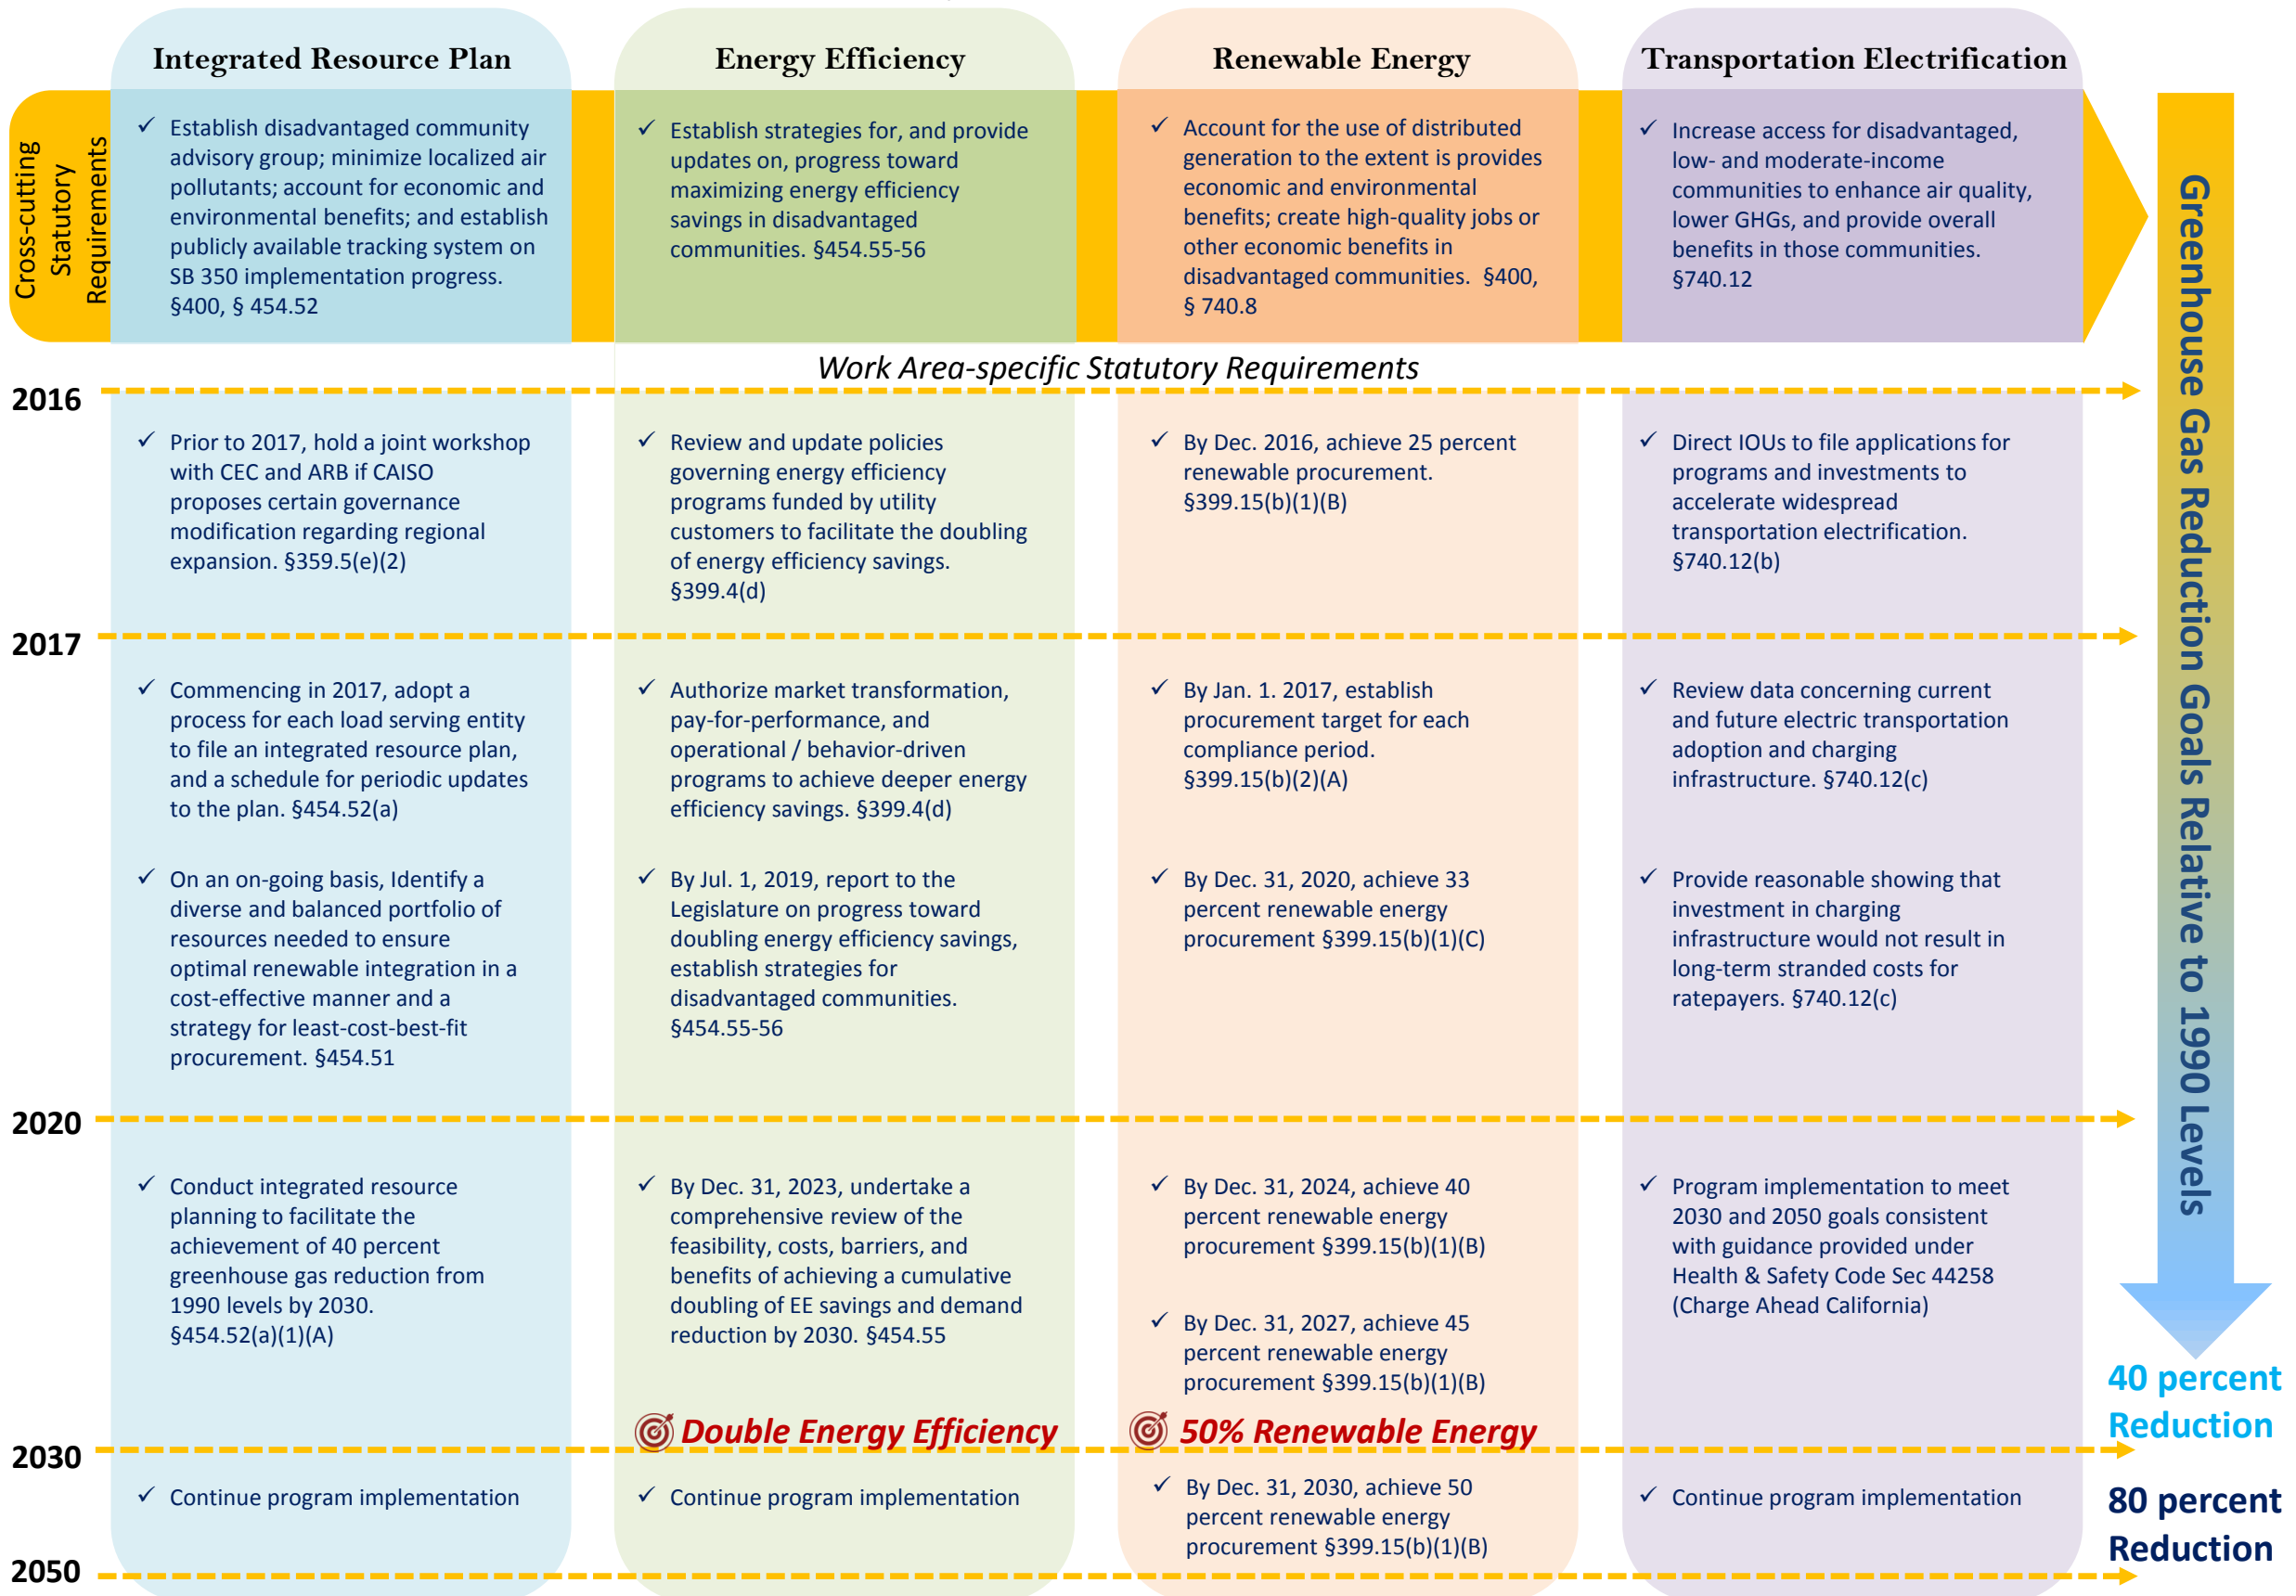

Clean Energy and Pollution Reduction Act of 2015 (SB 350)

Major CPUC Work Areas

*All code sections reference the Public Utilities Code unless otherwise specified. Each work area may be addressed through one or multiple formal proceedings.