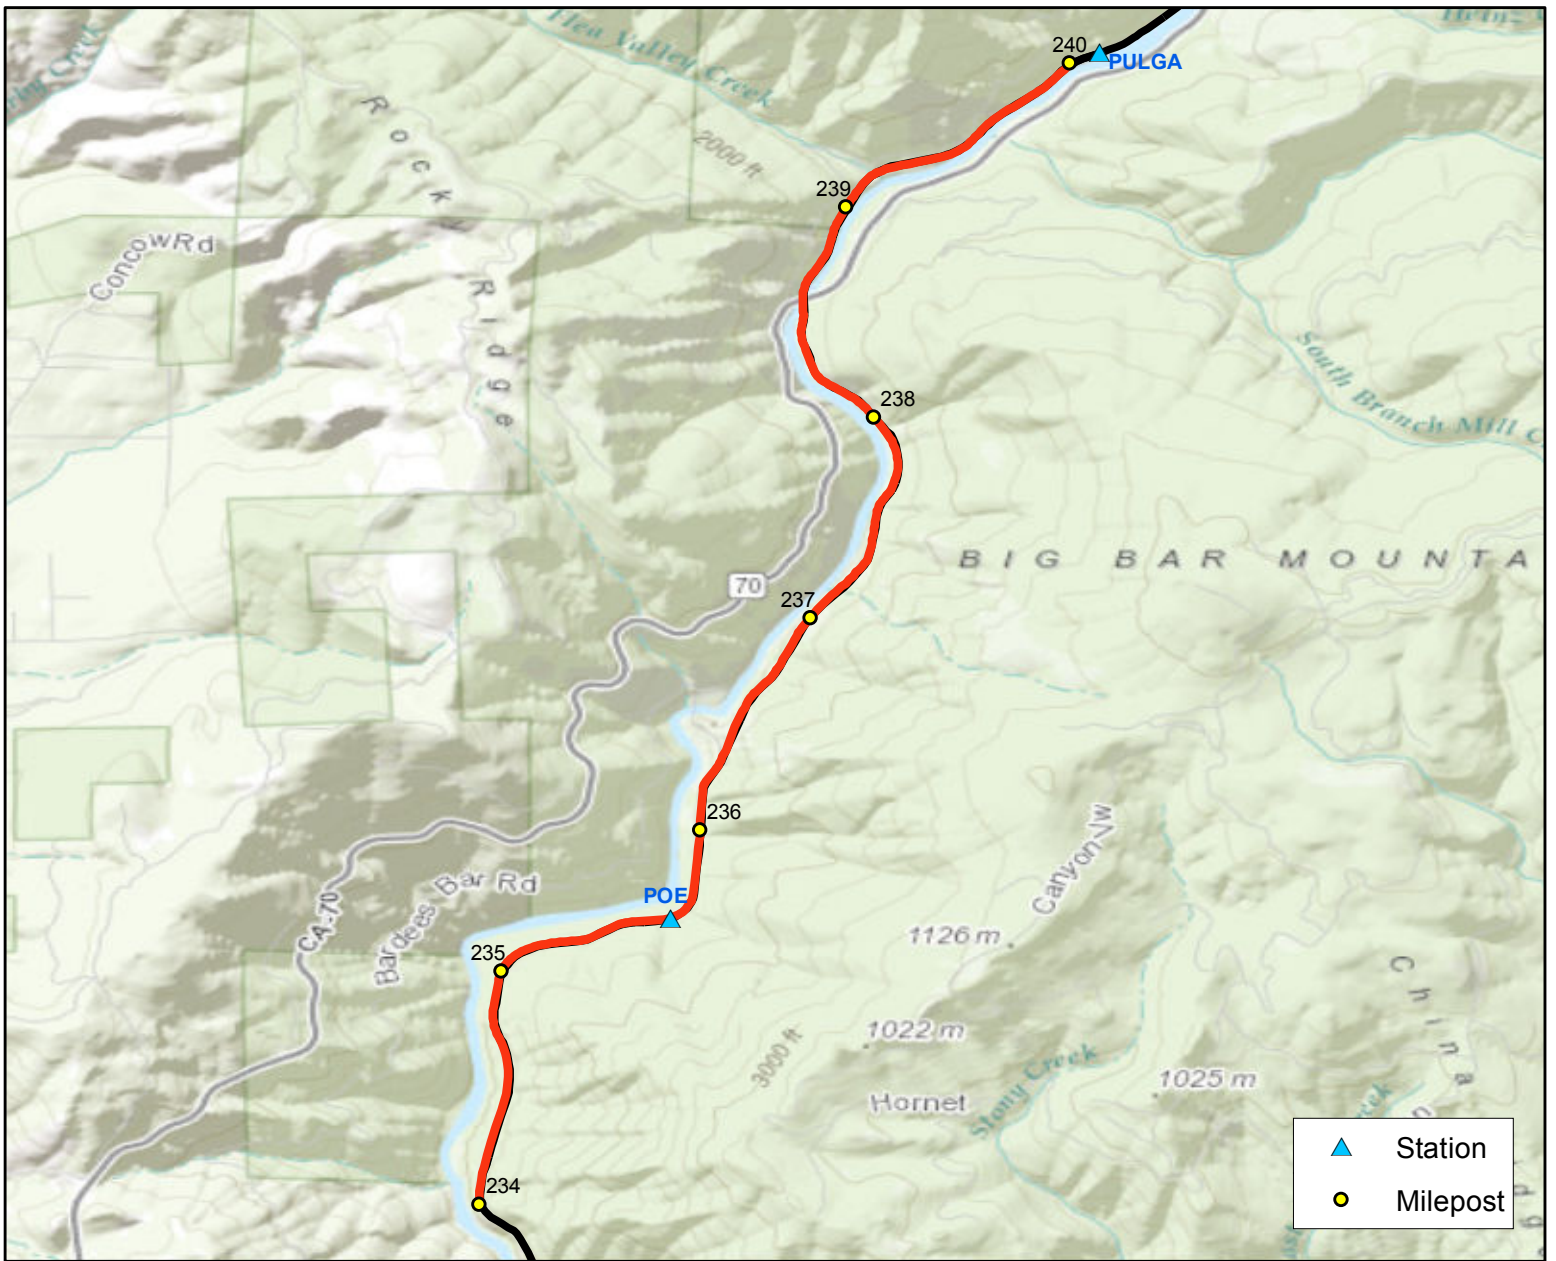

LSHS

22

RAILROAD
Union Pacific

SUBDIVISION
Canyon

MILEPOSTS
234.0 - 240.0

Type
Statistical

County
Butte