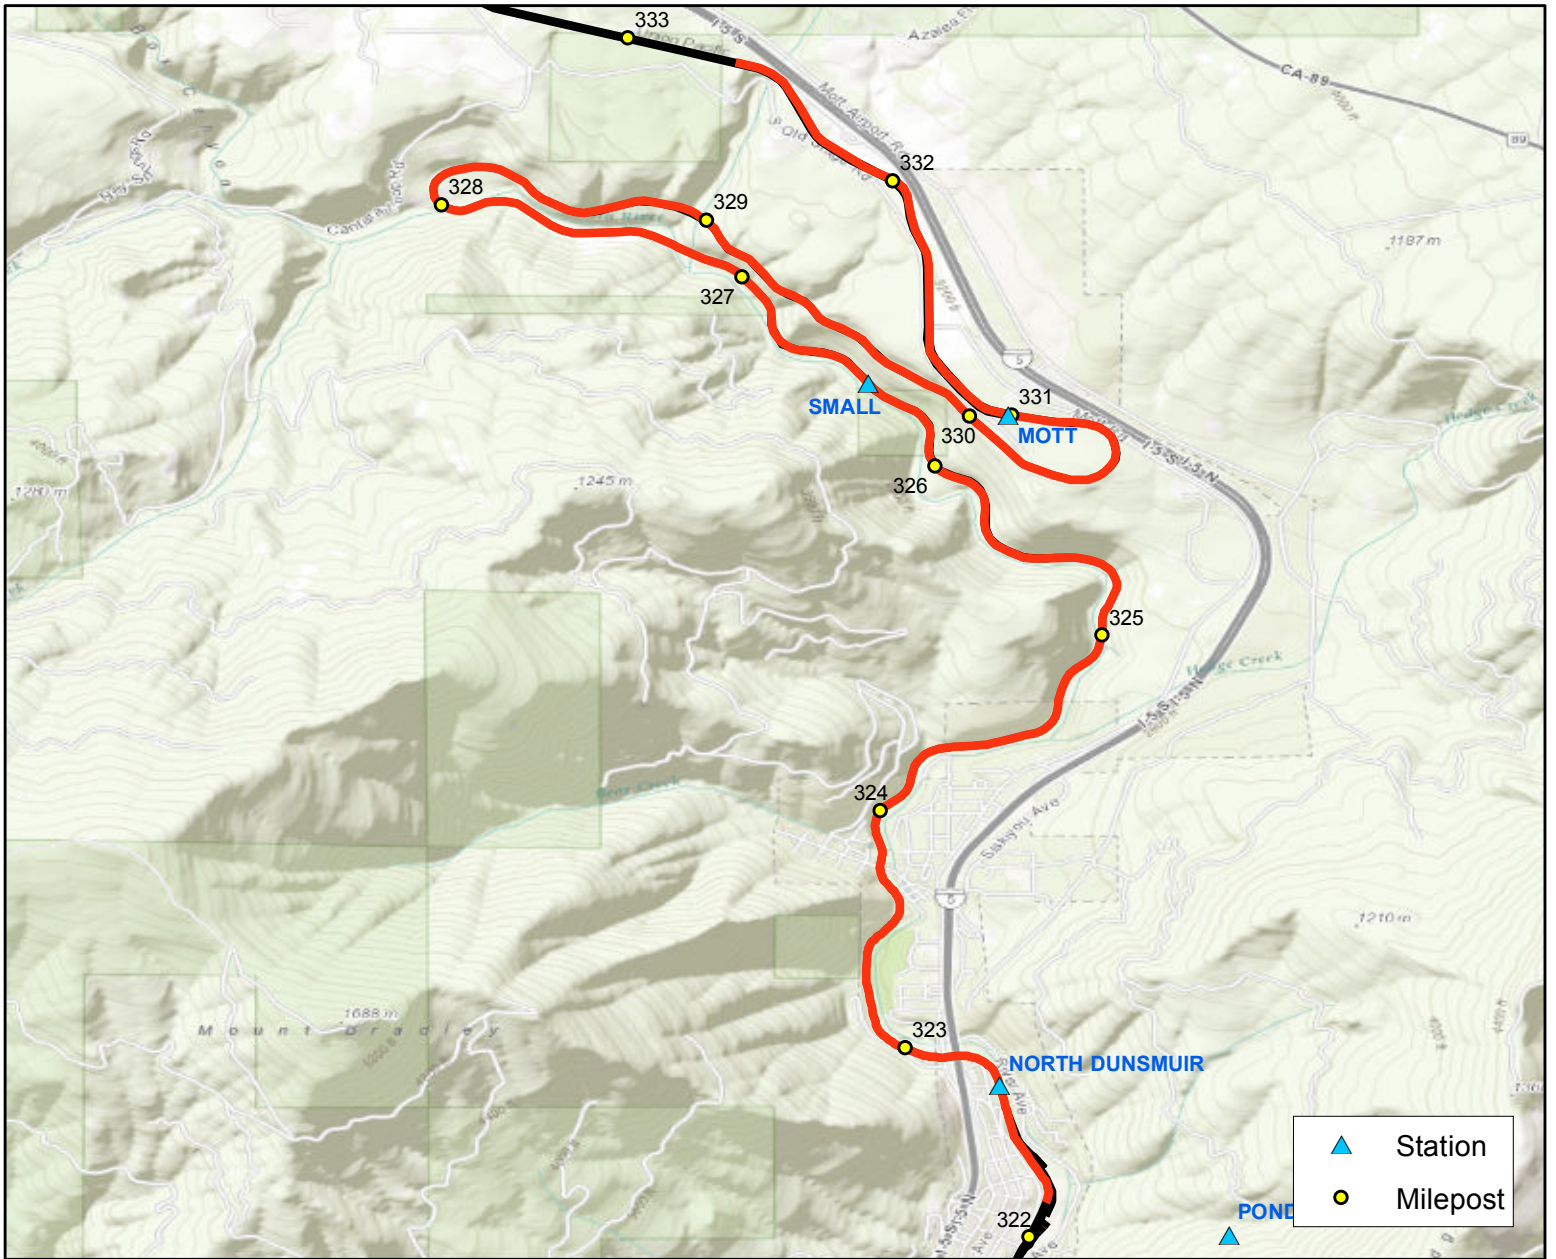

MILEPOSTS
542.6 - 589.0

Type
Operational

County
San Bernadino / Riverside

LSHS

09

RAILROAD
Union Pacific

SUBDIVISION
Black Butte

MILEPOSTS
322.1 - 332.6