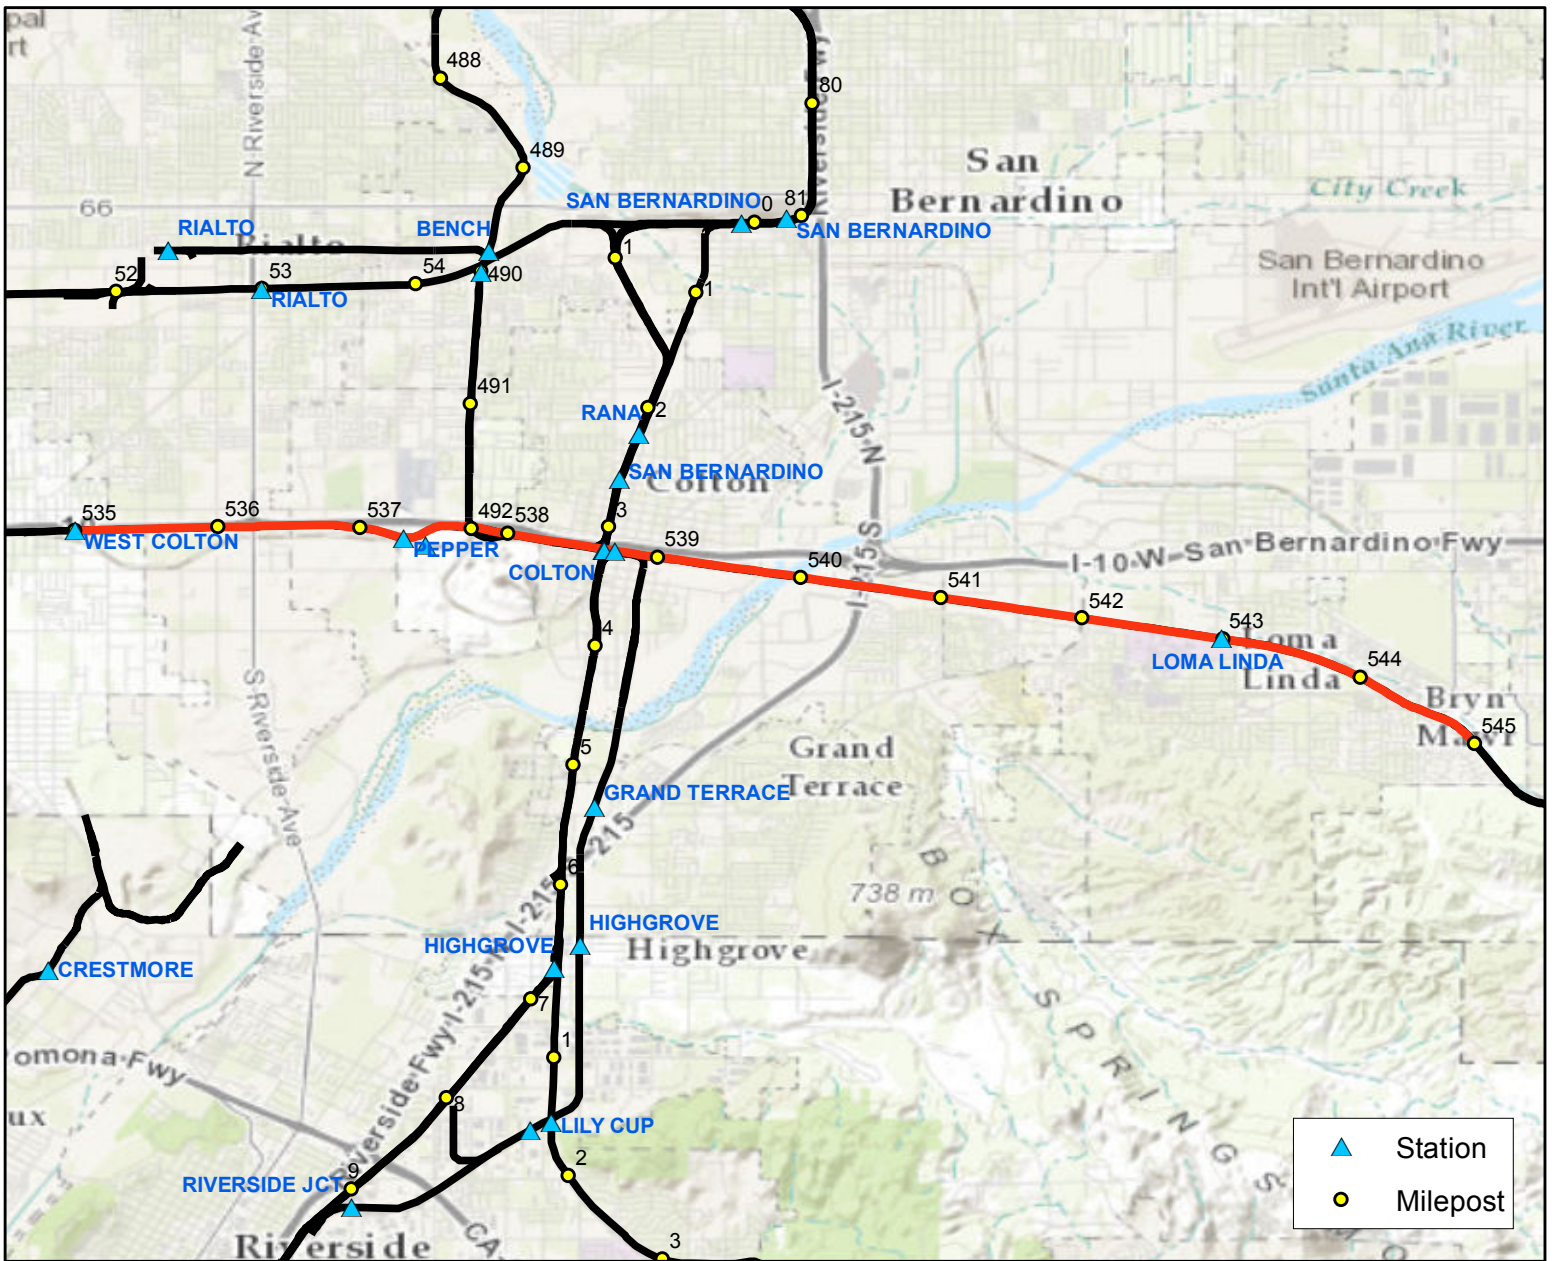

LSHS 01

RAILROAD
Union Pacific

SUBDIVISION
Coast

MILEPOSTS
235.0 - 249.0

Type
Statistical

County
San Luis Obispo

LSHS

03

RAILROAD
Union Pacific

SUBDIVISION
Yuma

MILEPOSTS
535.0 - 545.0

Type
Statistical

County
San Bernadino / Riverside

LSHS

04

RAILROAD
Union Pacific