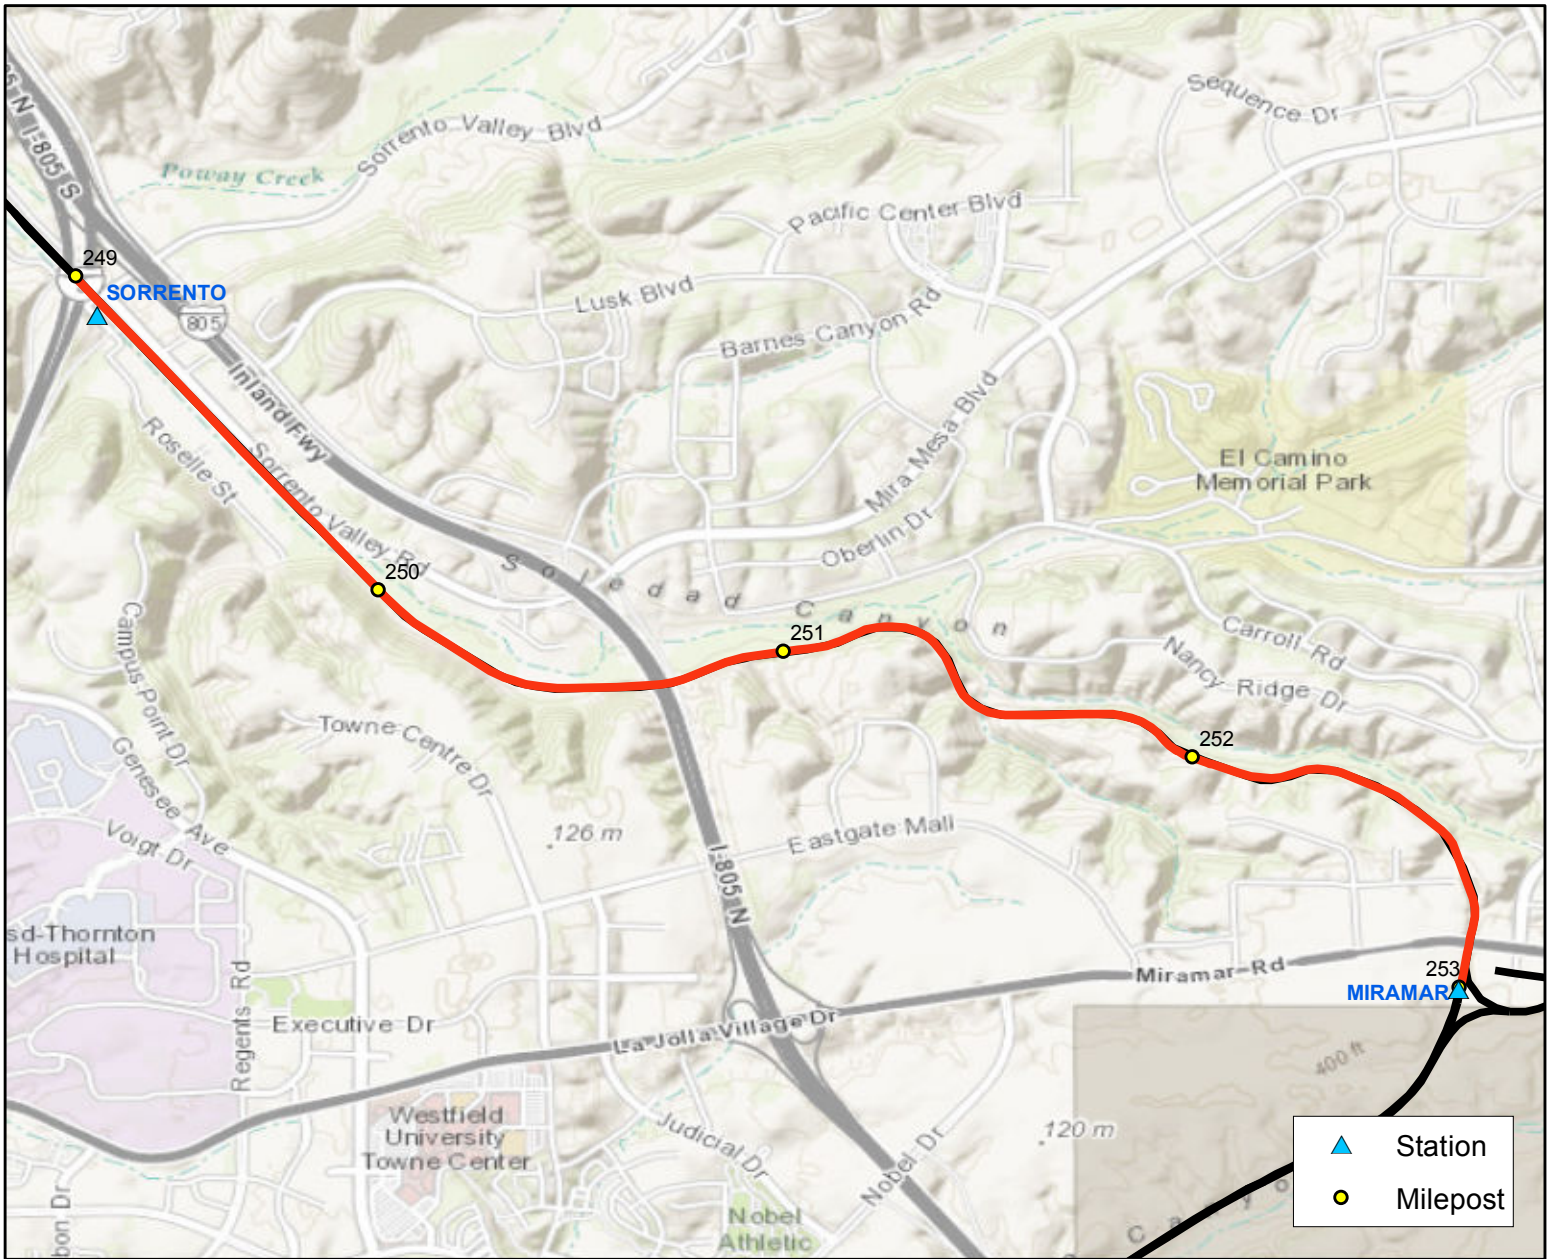

County
San Bernadino

LSHS
30

RAILROAD
BNSF

SUBDIVISION
Cajon

MILEPOSTS
55.9 - 81.5

Type
Operational

County
San Bernadino

LSHS