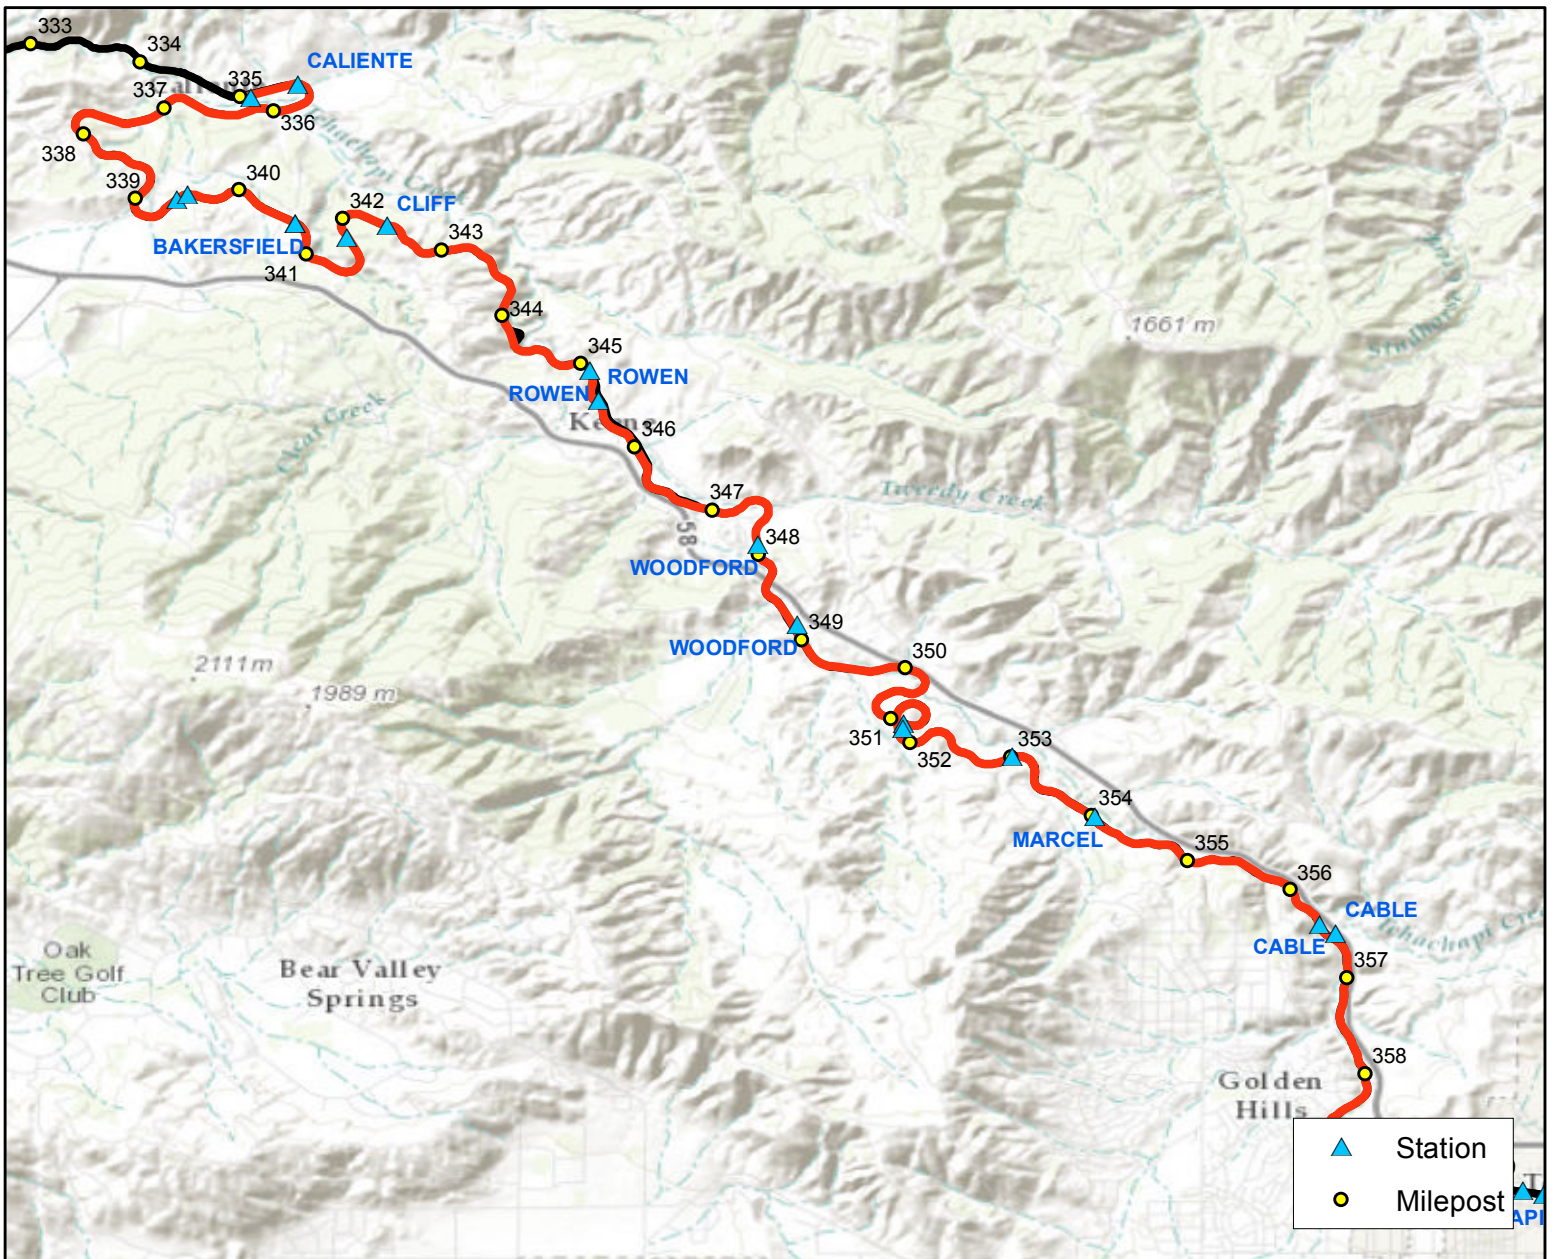

LSHS
12

RAILROAD
Union Pacific

SUBDIVISION
Roseville

MILEPOSTS
150.0 - 160.0

Type
Statistical

County
Placer

LSHS
16

RAILROAD
Union Pacific