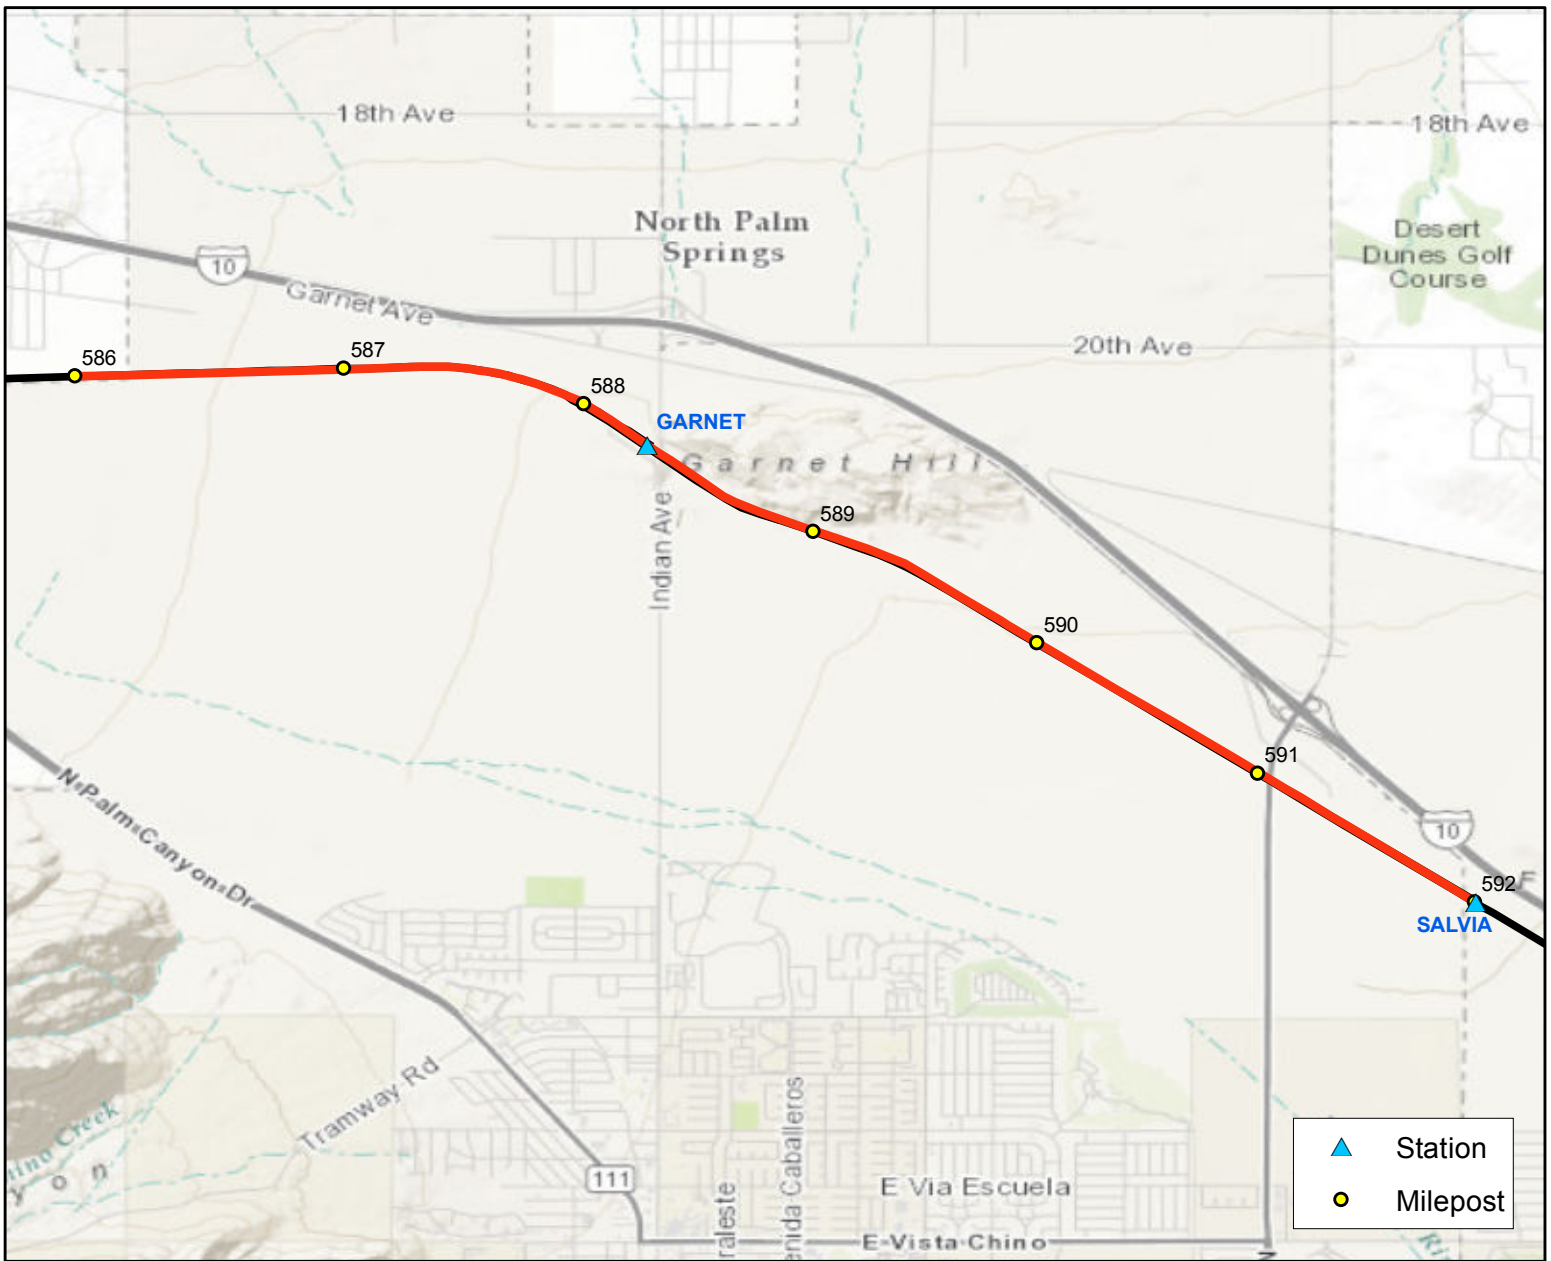

RAILROAD
Union Pacific

SUBDIVISION
Yuma

MILEPOSTS
535.0 - 545.0

Type
Statistical

County
San Bernadino / Riverside

LSHS

04

RAILROAD
Union Pacific