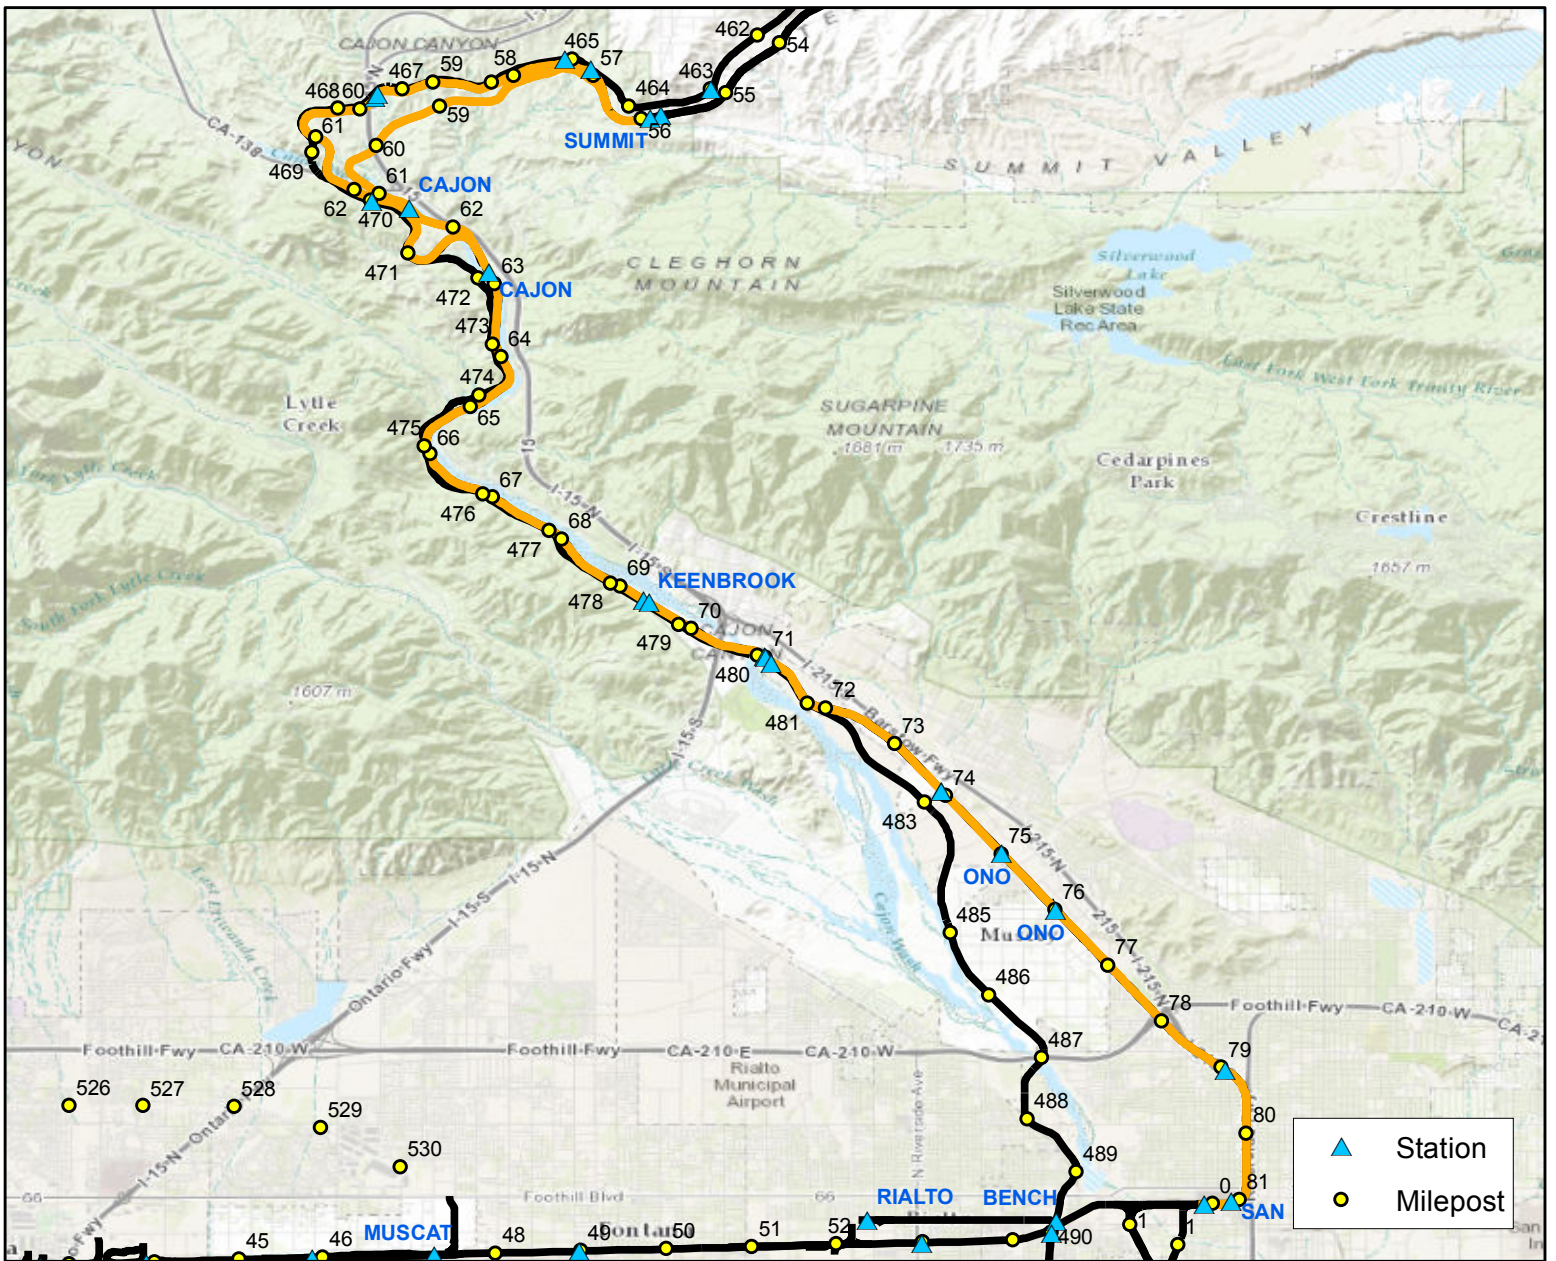

LSHS
30

RAILROAD
BNSF

SUBDIVISION
Cajon

MILEPOSTS
55.9 - 81.5

Type
Operational

County
San Bernadino