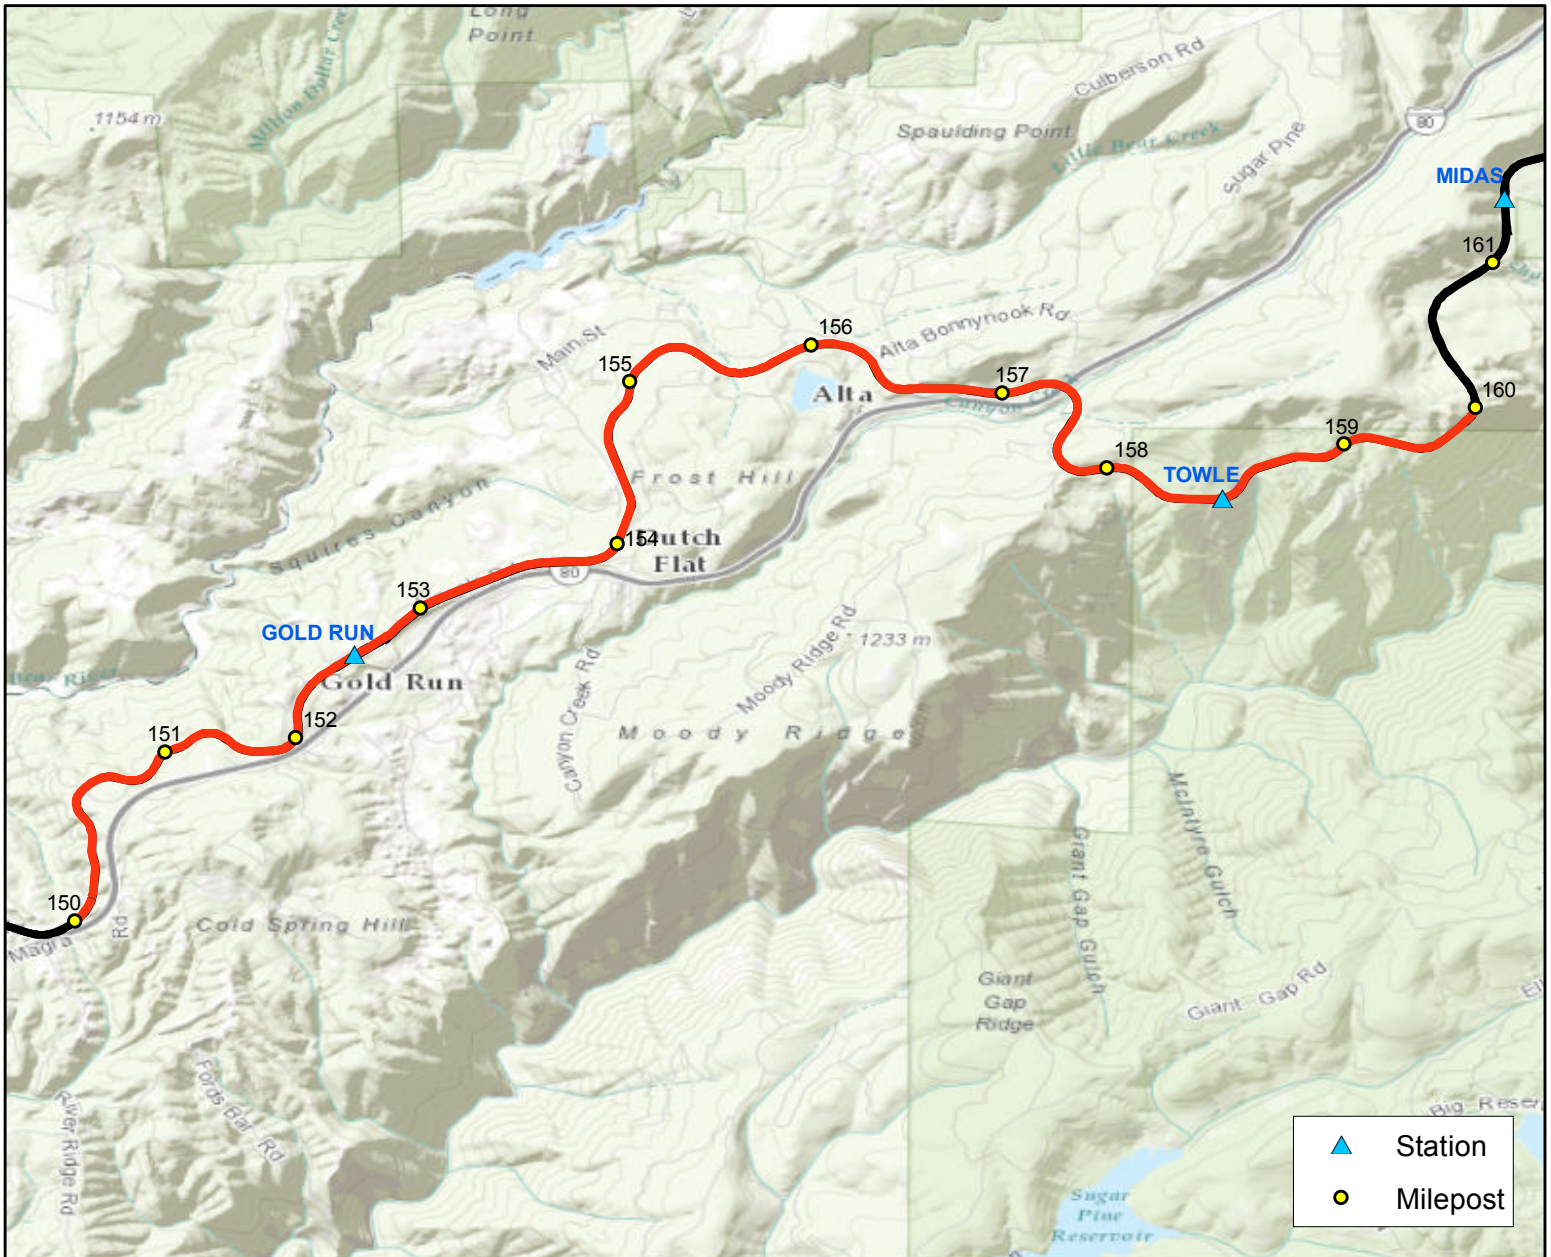

LSHS
12

RAILROAD
Union Pacific

SUBDIVISION
Roseville

MILEPOSTS
150.0 - 160.0

Type
Statistical

County
Placer

LSHS
16

RAILROAD
Union Pacific