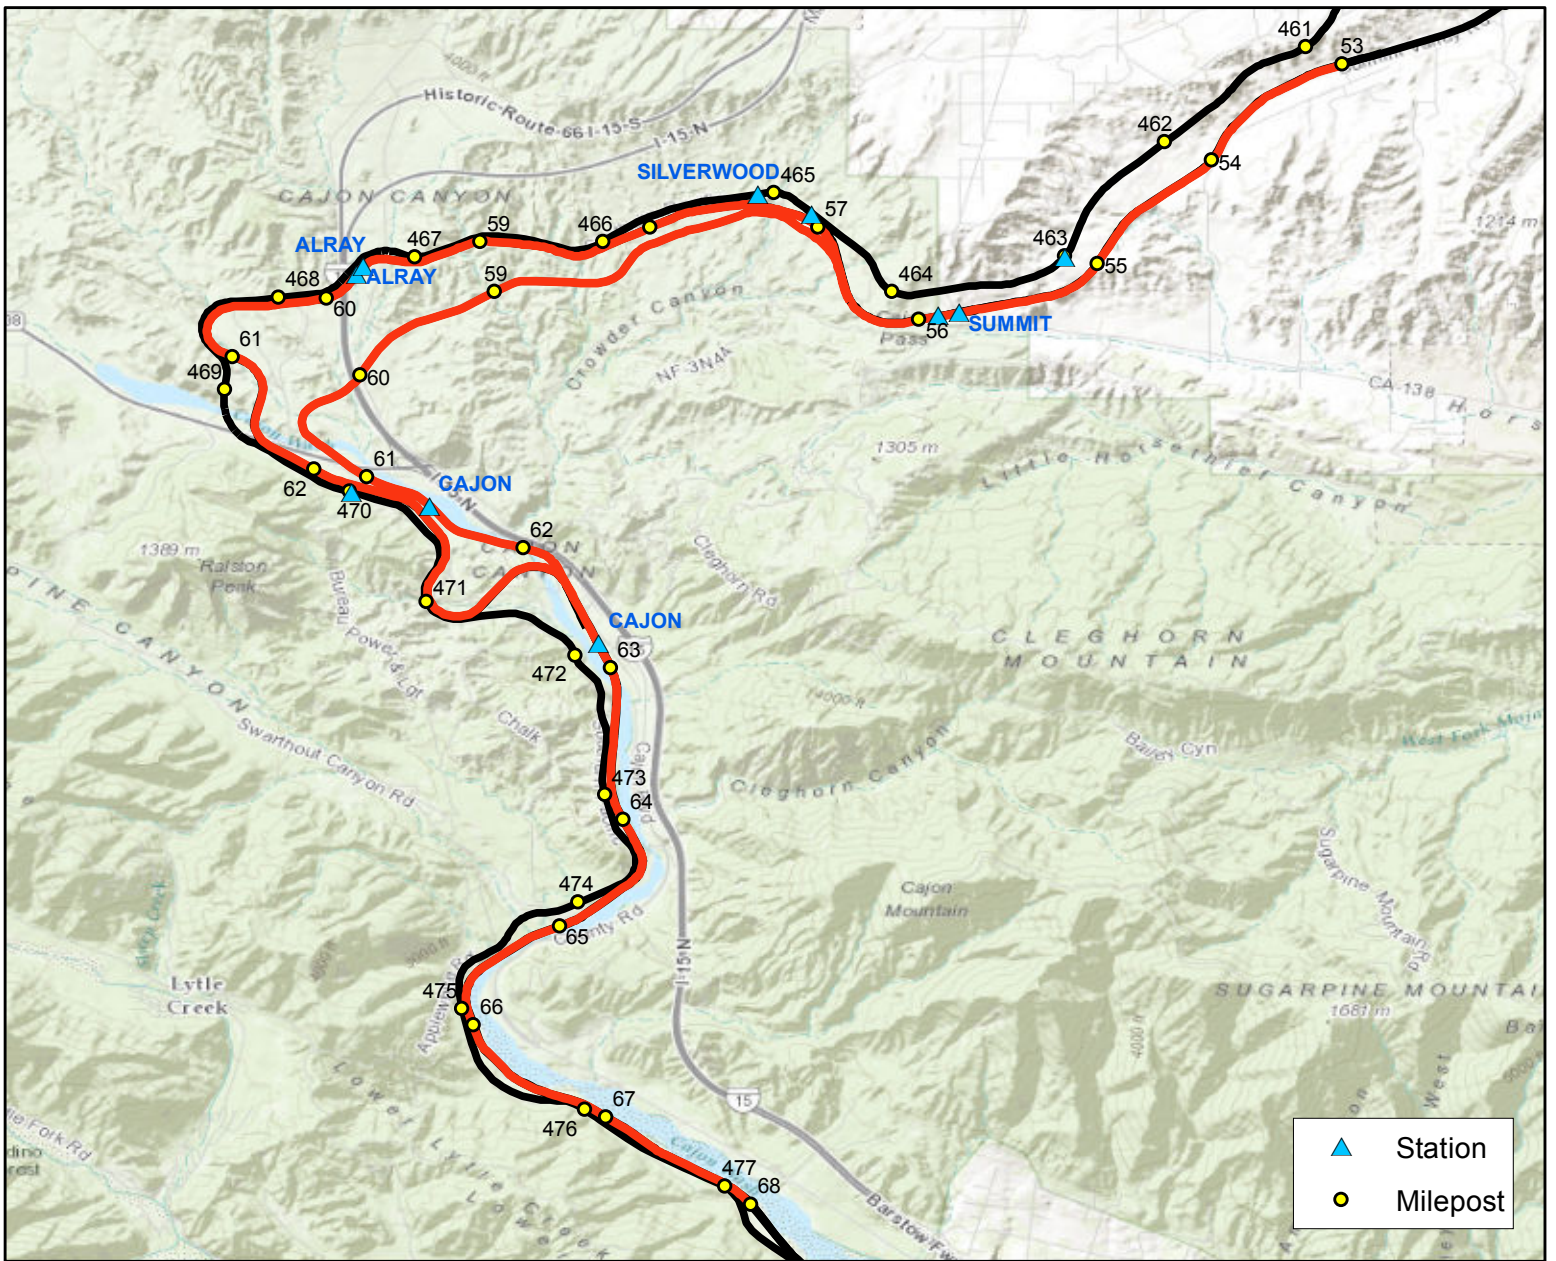

LSHS

28

RAILROAD
BNSF

SUBDIVISION
Cajon

MILEPOSTS
53.0 - 68.0

Type
Statistical

County
San Bernadino