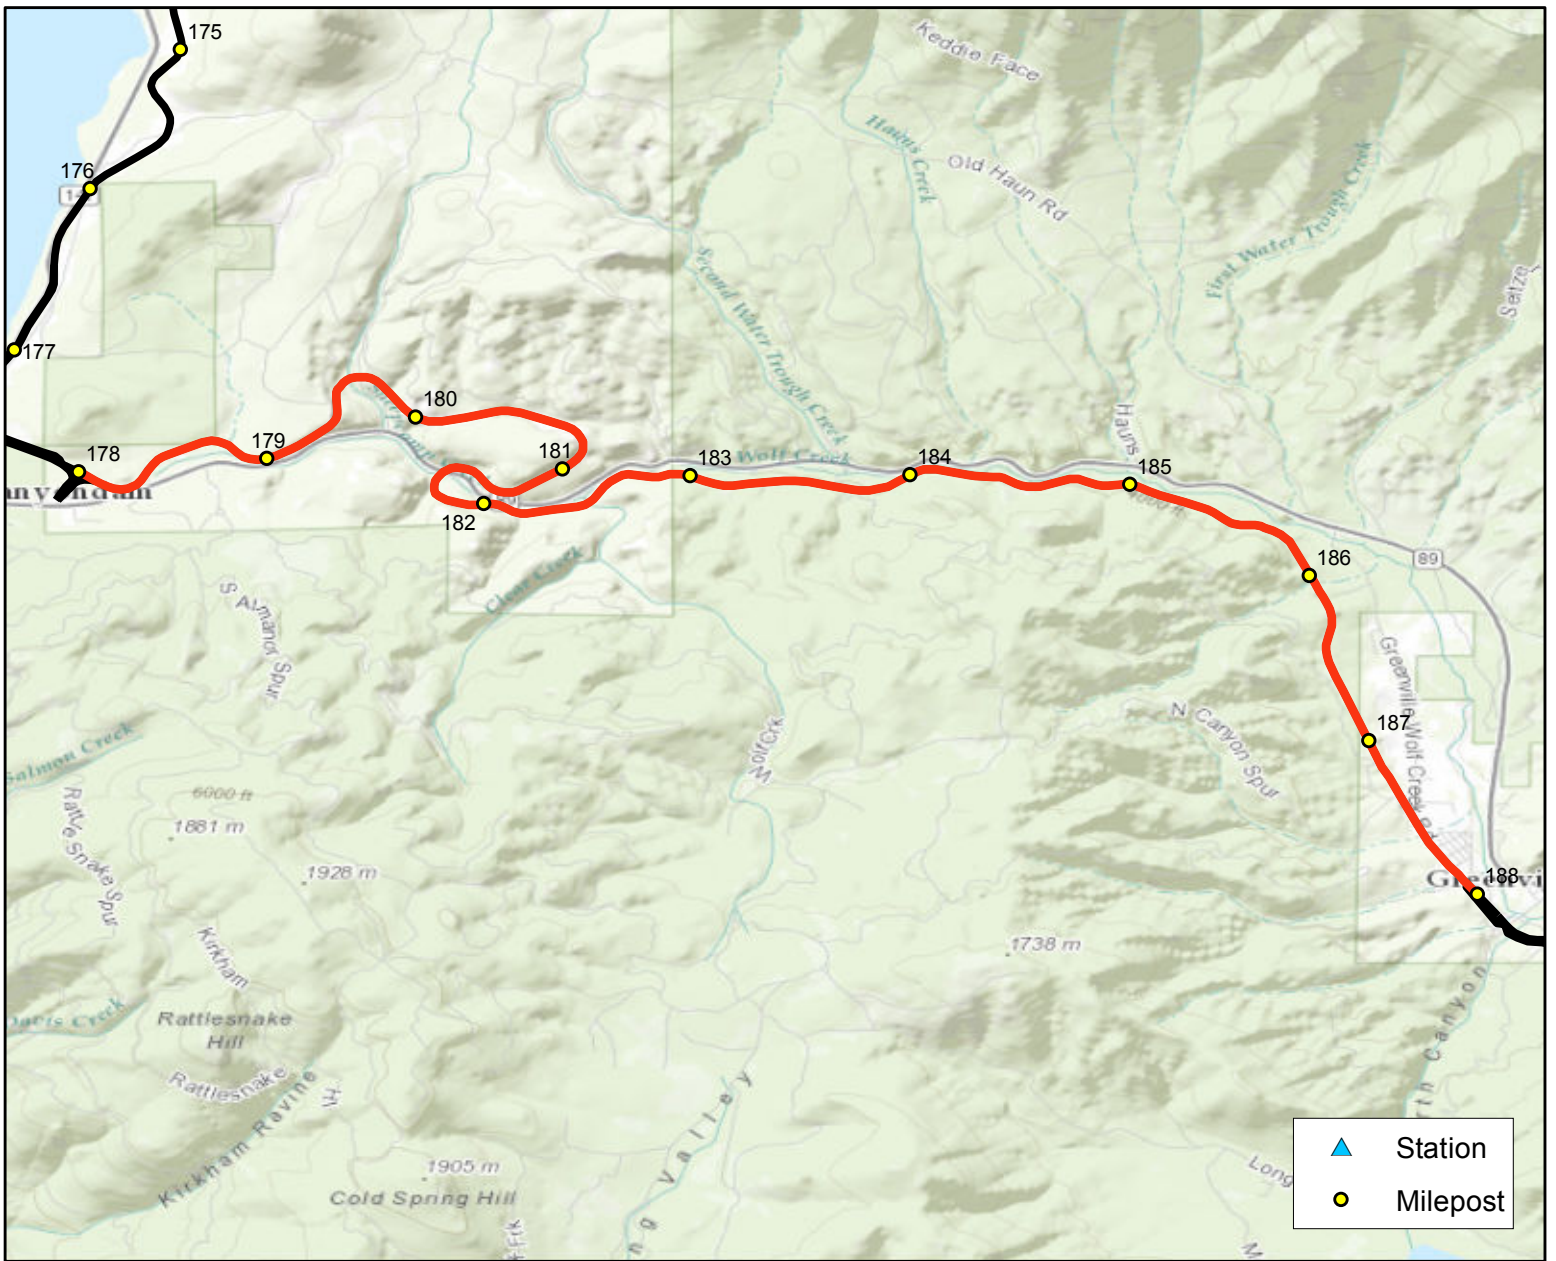

LSHS
25

RAILROAD
Union Pacific

SUBDIVISION
Canyon

MILEPOSTS
232.1 - 319.2

Type
Operational

County
Butte / Plumas

LSHS

26