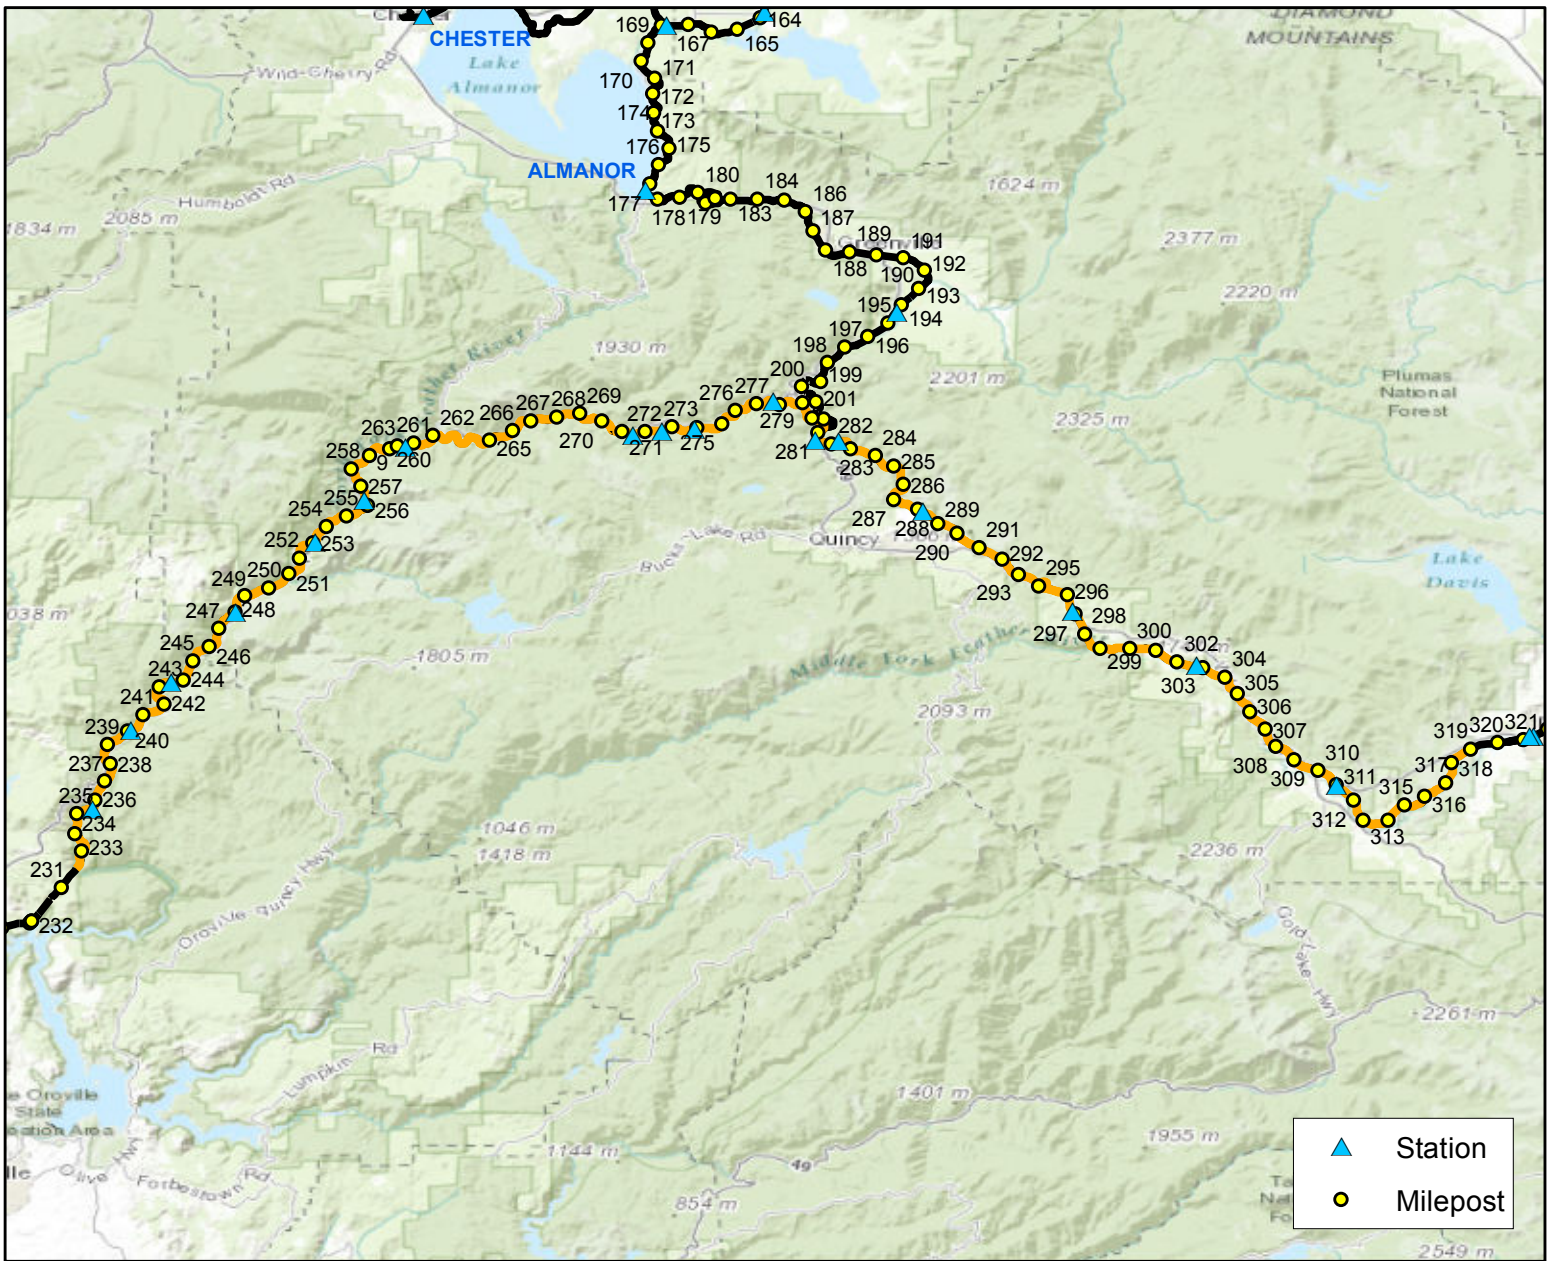

LSHS
25

RAILROAD
Union Pacific

SUBDIVISION
Canyon

MILEPOSTS
232.1 - 319.2

Type
Operational

County
Butte / Plumas

LSHS

26