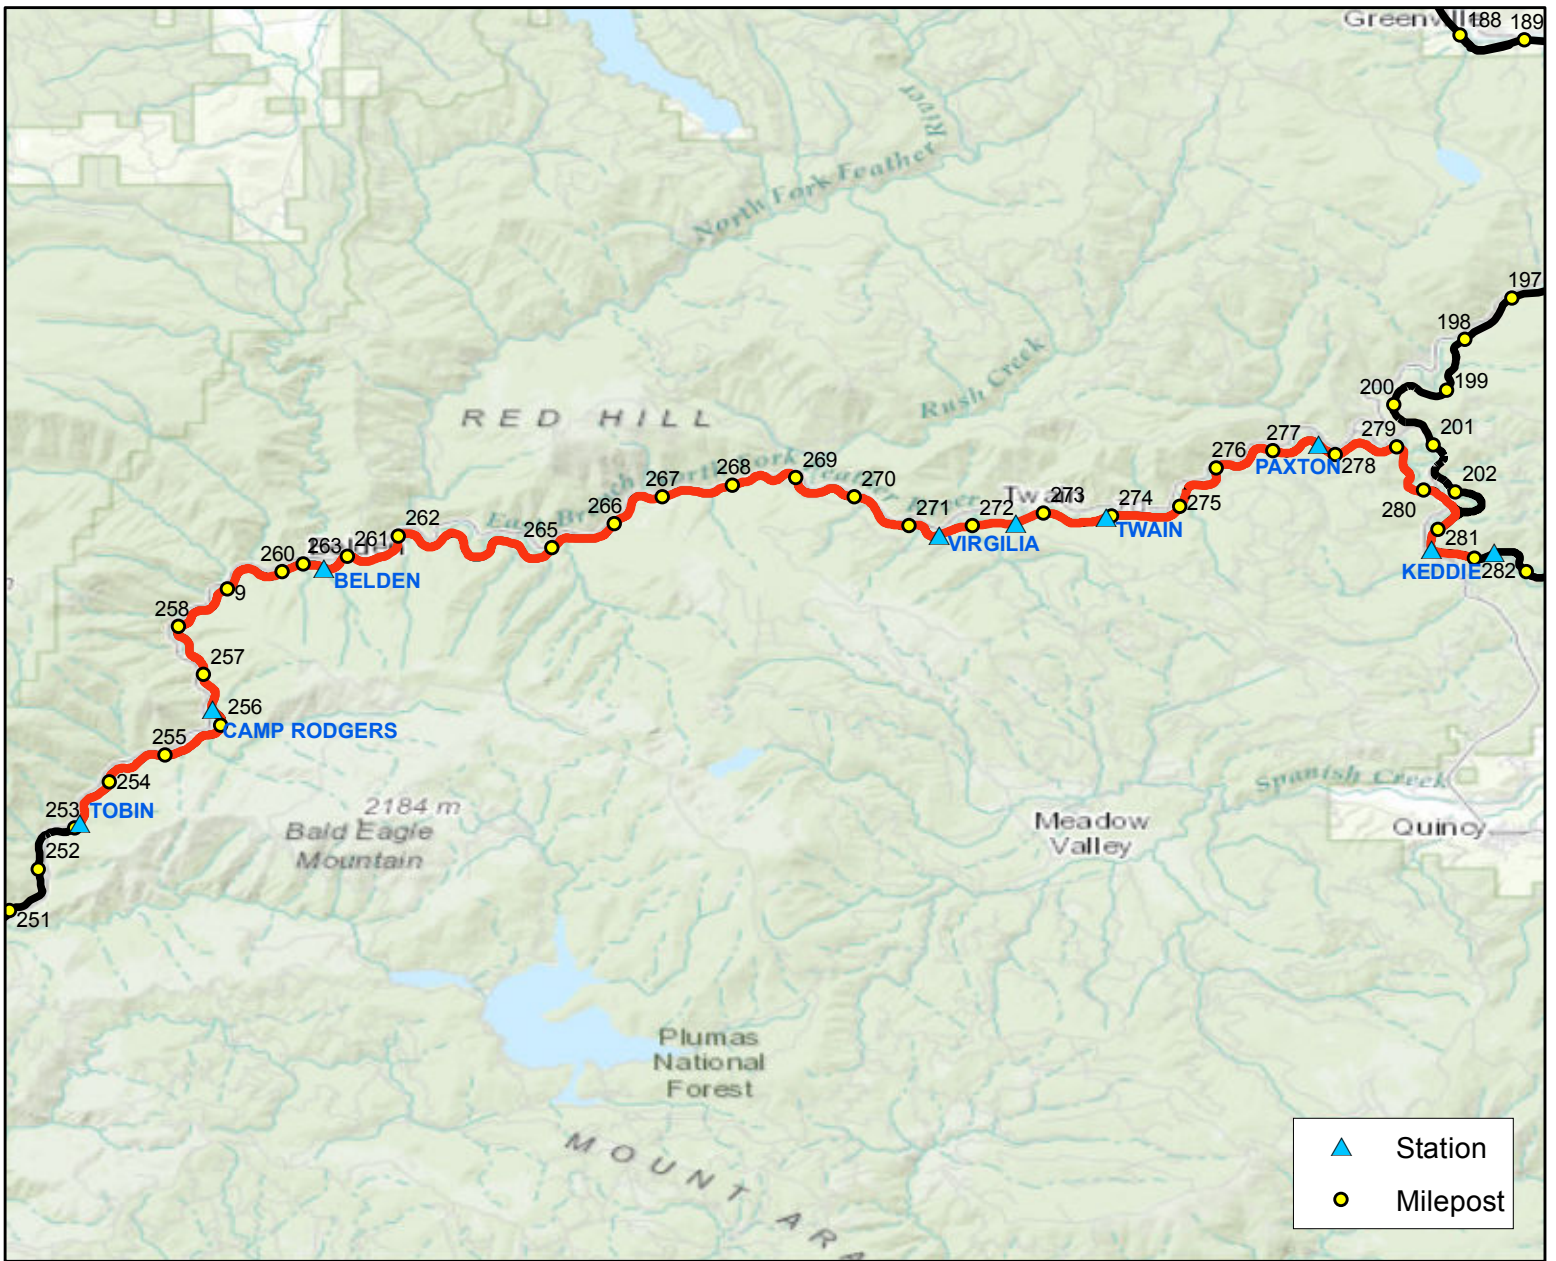

LSHS

23

RAILROAD
Union Pacific

SUBDIVISION
Canyon

MILEPOSTS
253.0 - 282.0

Type
Statistical

County
Plumas