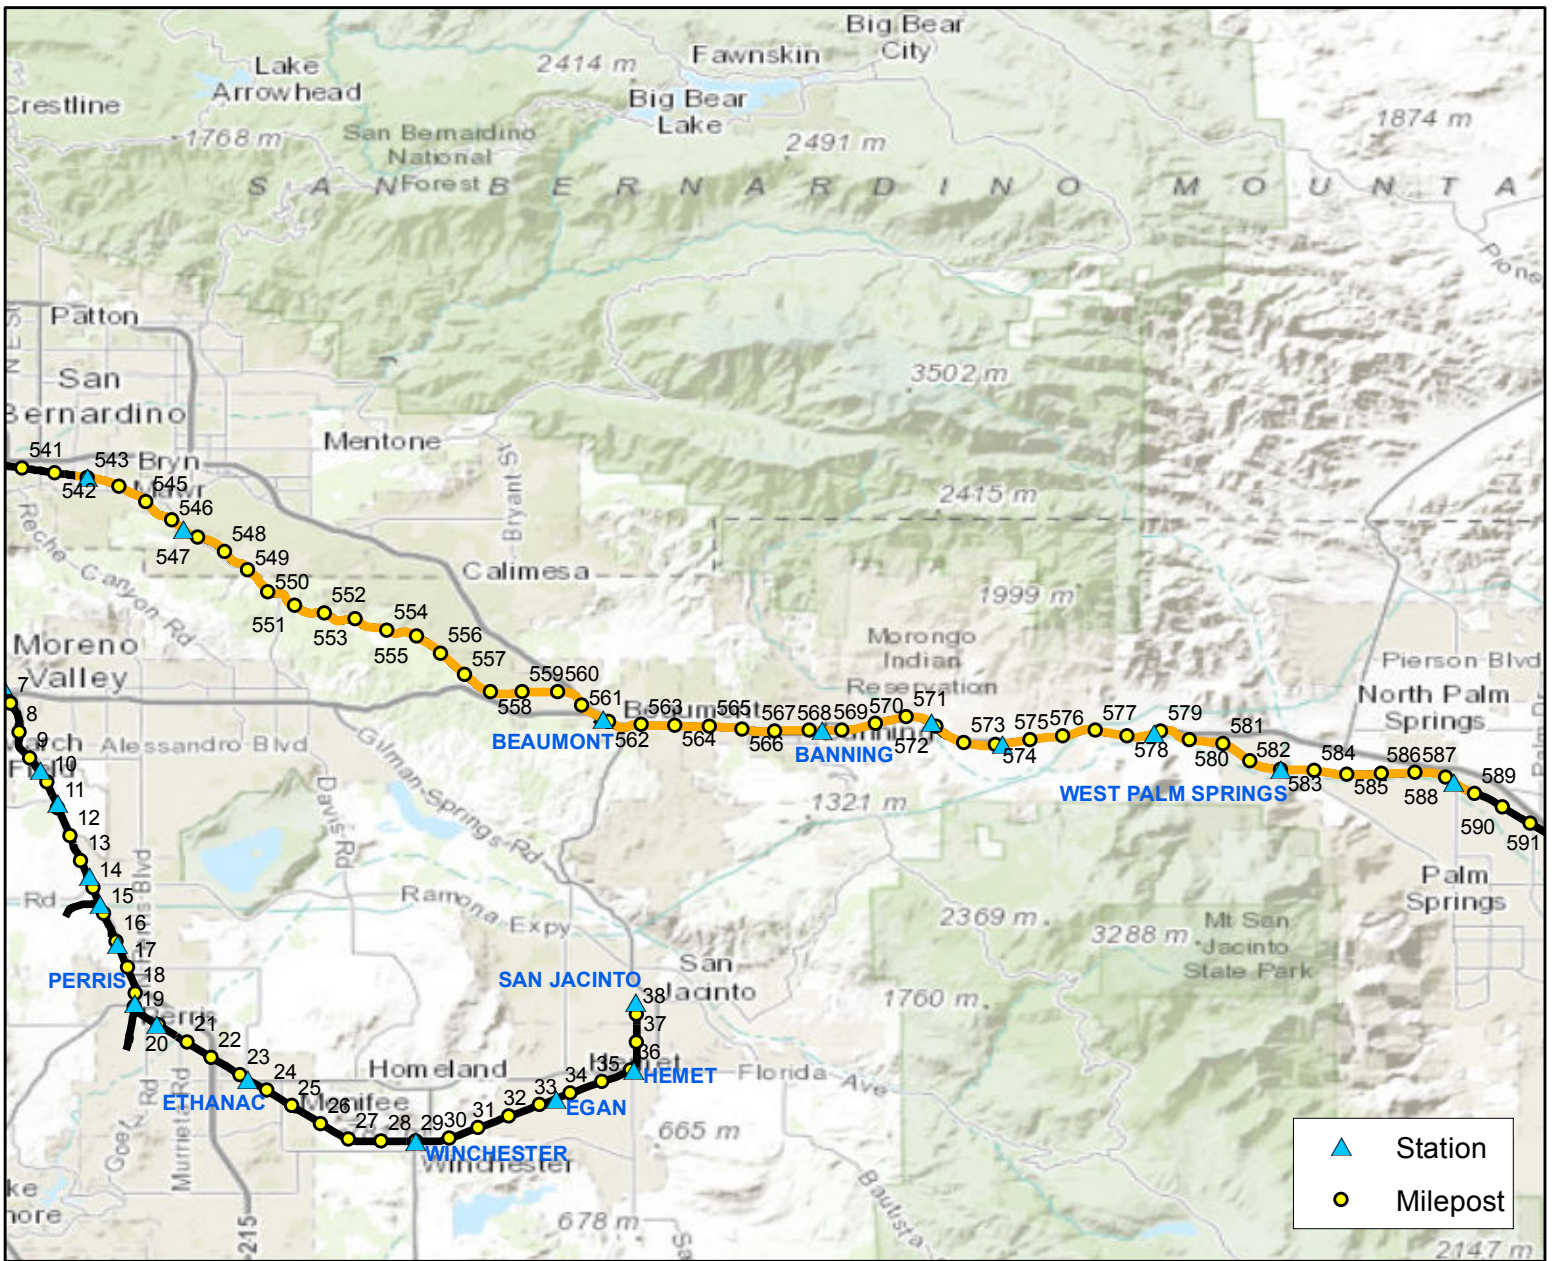

LSHS

06

RAILROAD
Union Pacific

SUBDIVISION
Yuma

MILEPOSTS
542.6 - 589.0

Type
Operational

County
San Bernadino / Riverside