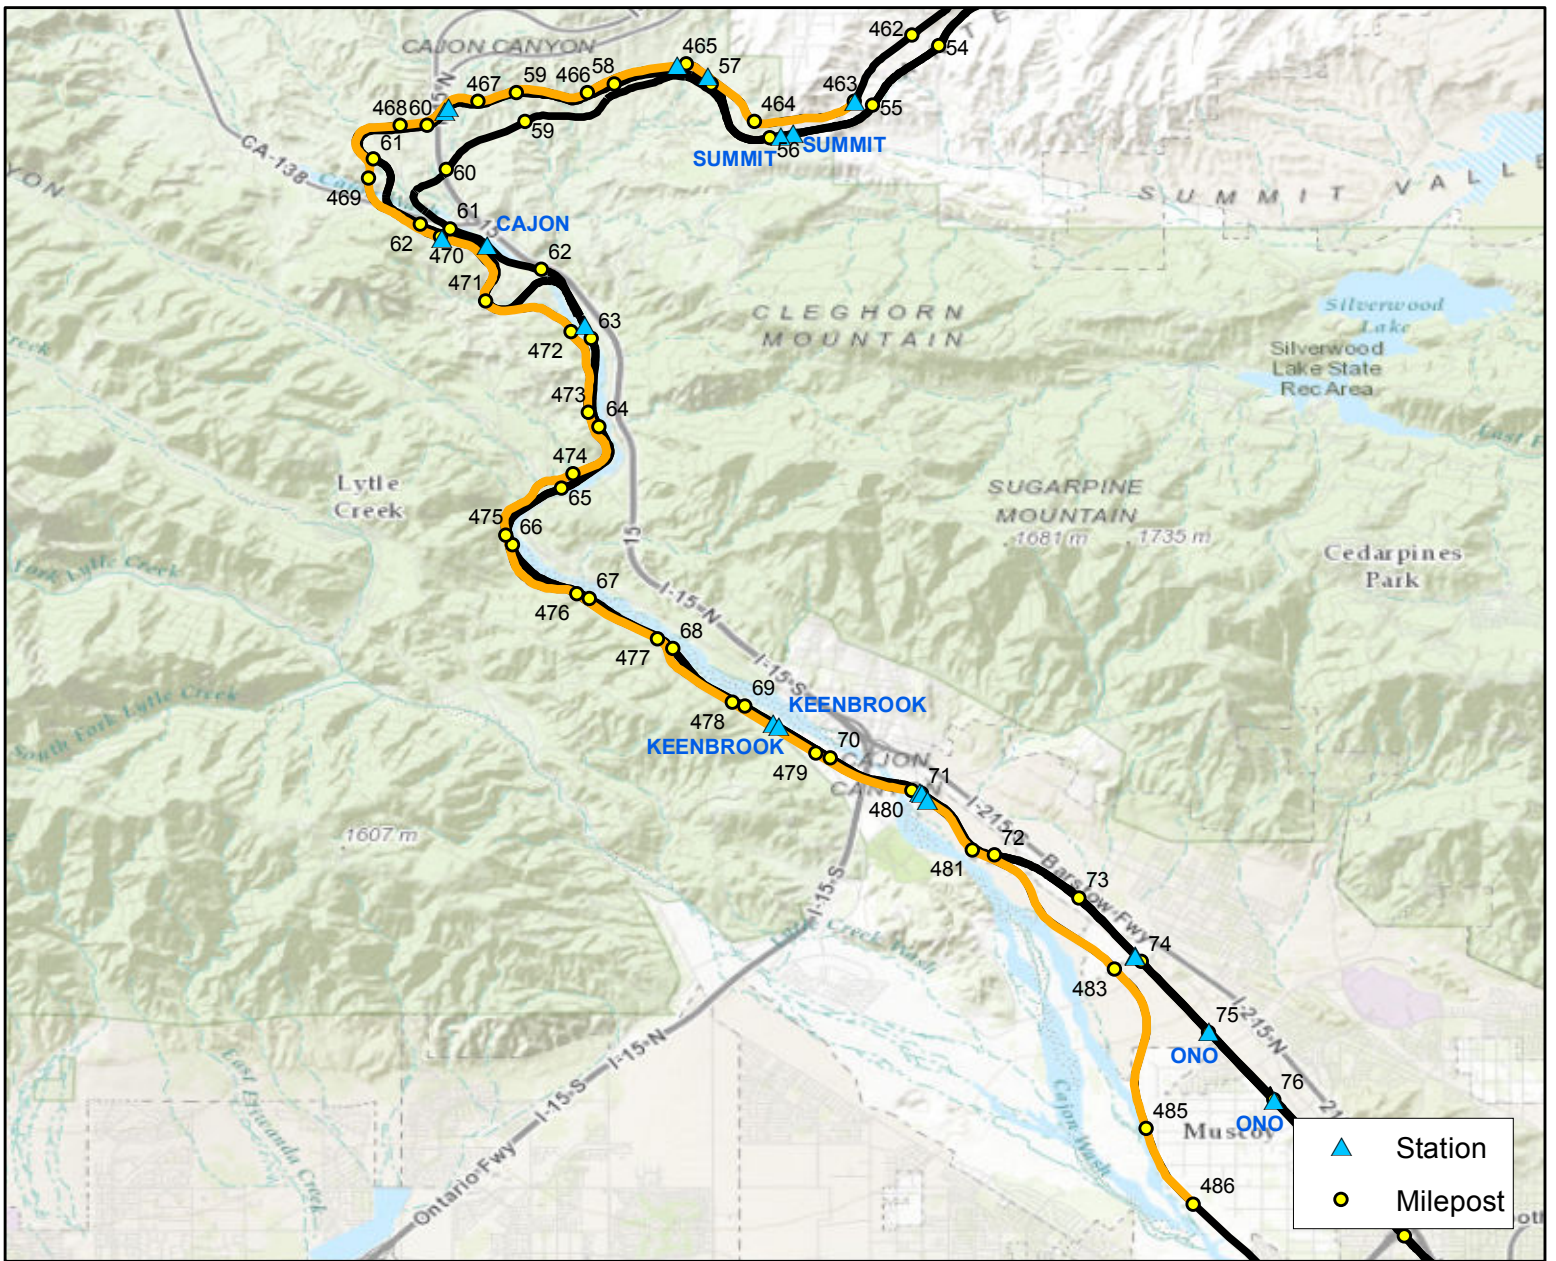

LSHS
19

RAILROAD
Union Pacific

SUBDIVISION
Mojave

MILEPOSTS
463.0 - 486.0

Type
Operational

County
San Bernadino