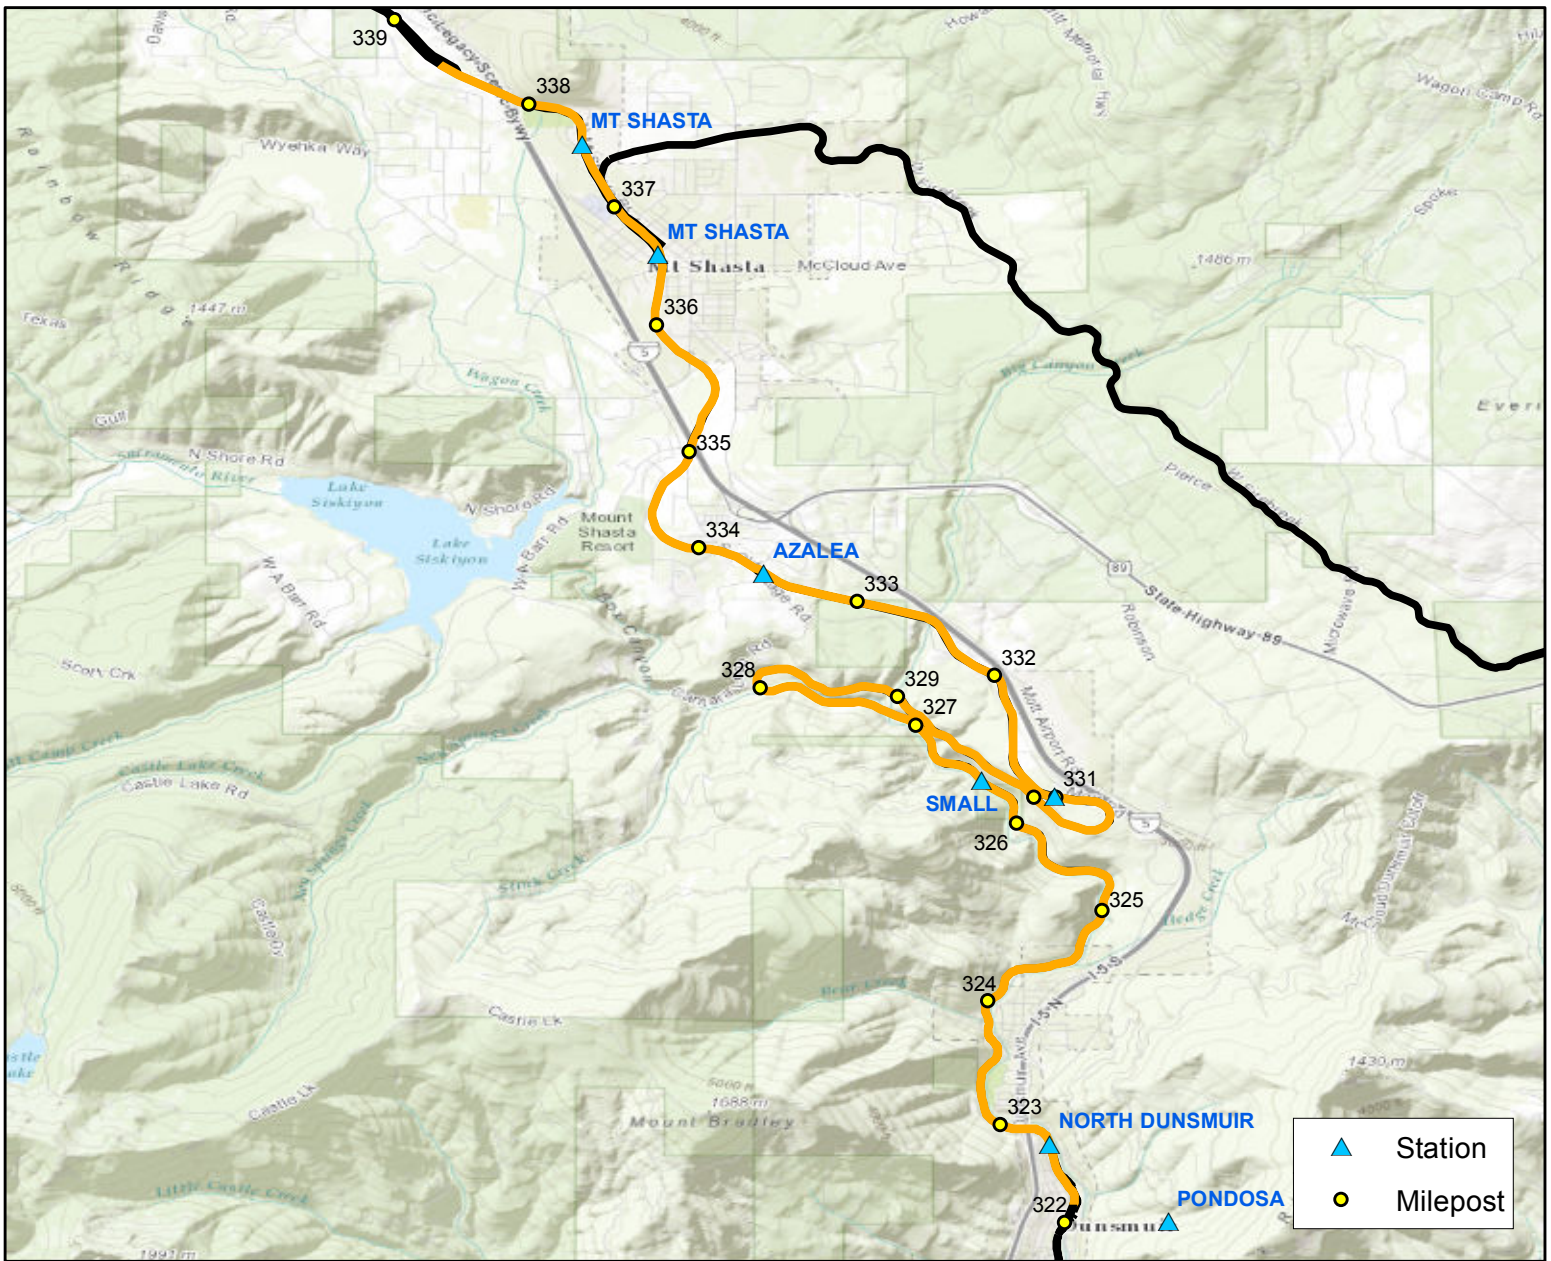

LSHS
10

RAILROAD
Union Pacific

SUBDIVISION
Black Butte

MILEPOSTS
322.1 - 338.5

Type
Operational

County
Siskiyou